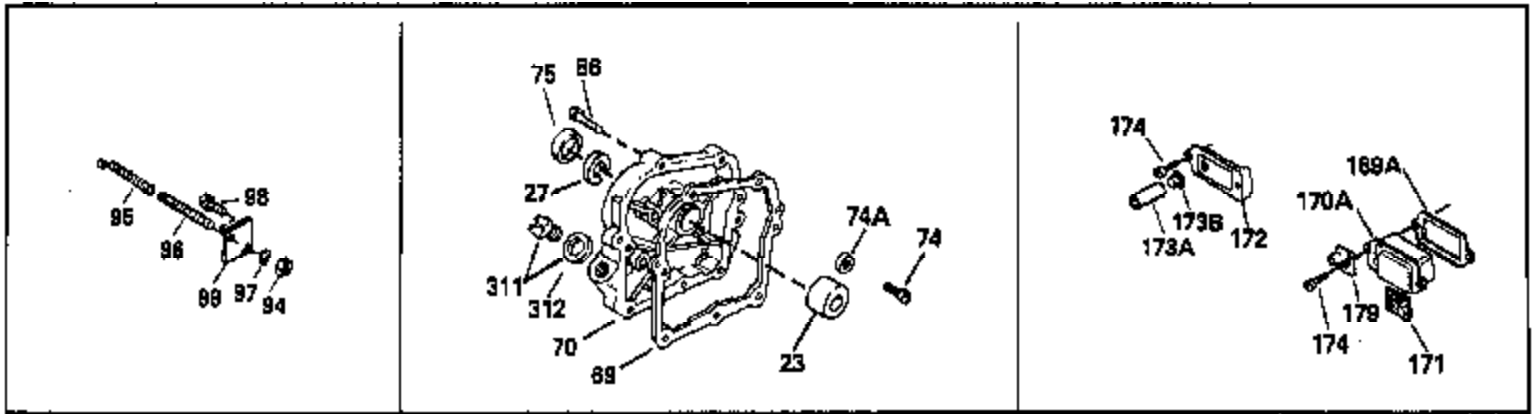

Ref #	Part Number	Qty	Description
16	31510	1	Governor Lever
18	651018	1	Screw, Torx T-15, 8-32 x 19/64"
26A	650926	1	Screw, 8-32 x 21/64"
70	32700B	1	Cylinder Cover (Incl. 75 thru 86,311)
75	27897	1	Oil Seal
86	650488	7	Screw, 1/4-20 x 1-1/4"
89	610961	1	Flywheel Key
130A	6021A	2	Screw, 5/16-18 x 1-1/2"
130B	650818	1	Screw, 5/16-18 x 1-1/2"
130C	650865	2	Screw, 5/16-18 x 2"
171	31410	1	Breather Element
172	34146	1	Valve Cover
174	30200	2	Screw, 10-24 x 9/16"
178	29752	2	Nut & Lock Washer, 1/4-28
181	650870	1	Screw, 1/4-28 x 1-11/16"
209A	30322	2	Lock Nut, 8-32
209	650139	2	Screw, 8-32 x 1/2"
223A	650664	1	Screw, 1/4-20 x 1-19/32"
238	650152	2	Screw, 8-32 x 3/8"
239	27272A	1	* Air Cleaner Gasket
242	31914	1	Air Cleaner Base
243	28820	2	Screw, 10-32 x 1/2"
245	30727	1	Air Cleaner Filter
250	31715	1	Air Cleaner Cover
262	650737	2	Screw, 1/4-20 x 1/2"
274	33670A	1	* Exhaust Gasket
277	650327	2	Screw, 1/4-20 x 2-1/2"
311	27625	1	Oil Fill Plug
370K	36695	1	Starter Decal
380	631923	1	Carburetor (Incl. 184)