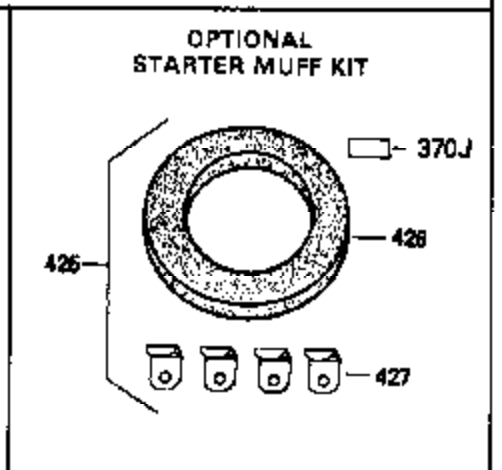

Ref #	Part Number	Qty	Description
26A	650926	1	Screw, 8-32 x 21/64"
90	611195	1	Flywheel
92	650815	1	Belleville Washer
93	650816	1	Flywheel Nut
100	34443A	1	Solid State Ignition
101	610118	1	Spark Plug Cover
102	650872	2	Solid State Mounting Stud
103	651007	2	Screw, Torx T-15, 10-24 x 15/16"
130A	6021A	2	Screw, 5/16-18 x 1-1/2"
130B	650818	1	Screw, 5/16-18 x 1-1/2"
130C	650865	2	Screw, 5/16-18 x 2"
181	650870	1	Screw, 1/4-28 x 1-11/16"
209	650139	2	Screw, 8-32 x 1/2"
209A	30322	2	Lock Nut, 8-32
223A	650664	1	Screw, 1/4-20 x 1-19/32"
238	650152	2	Screw, 8-32 x 3/8"
260	35585	1	Blower Housing
262	650737	2	Screw, 1/4-20 x 1/2"
285	36467A	1	Starter Cup
287	650926	2	Screw, 8-32 x 21/64"
313	34080	1	Spacer
370K	36695	1	Starter Decal
390	590732	1	Rewind Starter (NOTE: This engine could have been built with 590738 starter. Refer to the design of the rope pulley strength ribs for part identification. Individual starter parts do not interchange. Refer to service bulletin 116.)