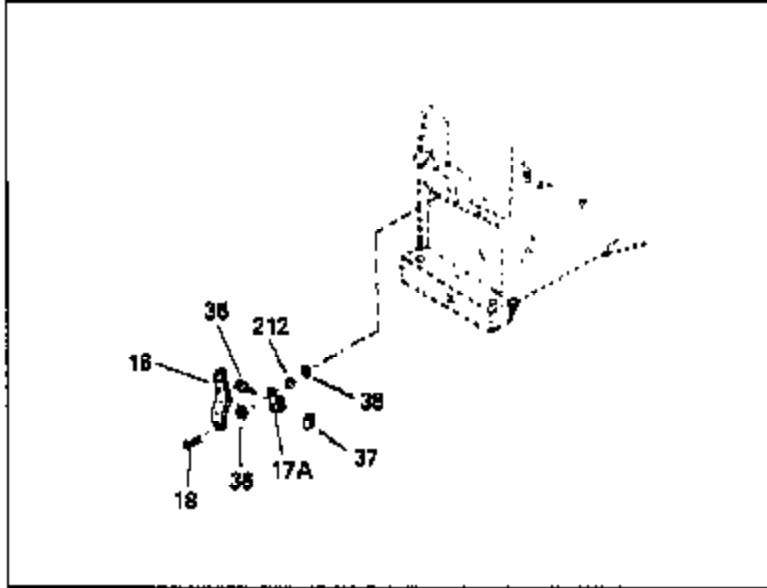

Ref #	Part Number	Qty	Description
16	31510	1	Governor Lever
18	651018	1	Screw, Torx T-15, 8-32 x 19/64"
26A	650926	1	Screw, 8-32 x 21/64"
70	32700B	1	Cylinder Cover (Incl. 75 thru 86,311)
75	27897	1	Oil Seal
86	650488	7	Screw, 1/4-20 x 1-1/4"
89	610961	1	Flywheel Key
130A	6021A	2	Screw, 5/16-18 x 1-1/2"
130B	650818	1	Screw, 5/16-18 x 1-1/2"
130C	650865	2	Screw, 5/16-18 x 2"
171	31410	1	Breather Element
172	34146	1	Valve Cover
174	30200	2	Screw, 10-24 x 9/16"
178	29752	2	Nut & Lock Washer, 1/4-28
181	650870	1	Screw, 1/4-28 x 1-11/16"
209A	30322	2	Lock Nut, 8-32
209	650139	2	Screw, 8-32 x 1/2"
223A	650664	1	Screw, 1/4-20 x 1-19/32"
238	650152	2	Screw, 8-32 x 3/8"
239	27272A	1	* Air Cleaner Gasket
242	31914	1	Air Cleaner Base
243	28820	2	Screw, 10-32 x 1/2"
245	30727	1	Air Cleaner Filter
250	31715	1	Air Cleaner Cover
262	650737	2	Screw, 1/4-20 x 1/2"
274	33670A	1	* Exhaust Gasket
277	650327	2	Screw, 1/4-20 x 2-1/2"
311	27625	1	Oil Fill Plug
370K	36695	1	Starter Decal
380	631923	1	Carburetor (Incl. 184)