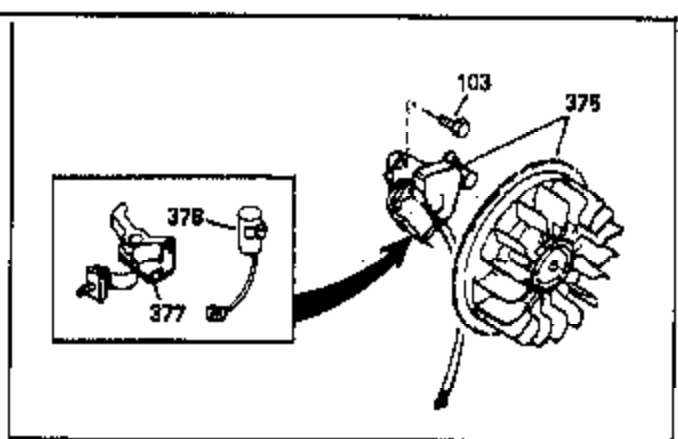

Ref #	Part Number	Qty	Description
26A	650926	1	Screw, 8-32 x 21/64"
90	611195	1	Flywheel
92	650815	1	Belleville Washer
93	650816	1	Flywheel Nut
100	34443A	1	Solid State Ignition
101	610118	1	Spark Plug Cover
102	650872	2	Solid State Mounting Stud
103	651007	2	Screw, Torx T-15, 10-24 x 15/16"
130A	6021A	2	Screw, 5/16-18 x 1-1/2"
130B	650818	1	Screw, 5/16-18 x 1-1/2"
130C	650865	2	Screw, 5/16-18 x 2"
181	650870	1	Screw, 1/4-28 x 1-11/16"
209	650139	2	Screw, 8-32 x 1/2"
209A	30322	2	Lock Nut, 8-32
223A	650664	1	Screw, 1/4-20 x 1-19/32"
238	650152	2	Screw, 8-32 x 3/8"
260	35585	1	Blower Housing
262	650737	2	Screw, 1/4-20 x 1/2"
285	36467A	1	Starter Cup
287	650926	2	Screw, 8-32 x 21/64"
313	34080	1	Spacer
370K	36695	1	Starter Decal
390	590732	1	Rewind Starter (NOTE: This engine could have been built with 590738 starter. Refer to the design of the rope pulley strength ribs for part identification. Individual starter parts do not interchange. Refer to service bulletin 116.)