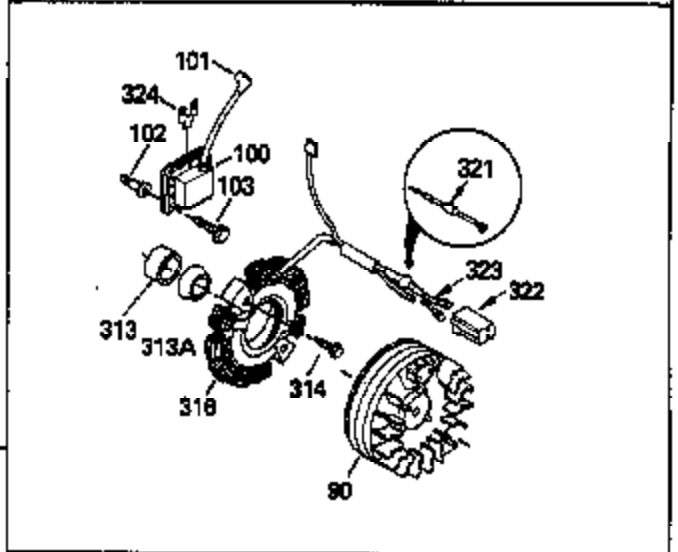

Ref #	Part Number	Qty	Description
26A	650926	1	Screw, 8-32 x 21/64"
90	611195	1	Flywheel
92	650815	1	Belleville Washer
93	650816	1	Flywheel Nut
100	34443A	1	Solid State Ignition
101	610118	1	Spark Plug Cover
102	650872	2	Solid State Mounting Stud
103	651007	2	Screw, Torx T-15, 10-24 x 15/16"
130A	6021A	2	Screw, 5/16-18 x 1-1/2"
130B	650818	1	Screw, 5/16-18 x 1-1/2"
130C	650865	2	Screw, 5/16-18 x 2"
181	650870	1	Screw, 1/4-28 x 1-11/16"
209	650139	2	Screw, 8-32 x 1/2"
209A	30322	2	Lock Nut, 8-32
223A	650664	1	Screw, 1/4-20 x 1-19/32"
238	650152	2	Screw, 8-32 x 3/8"
260	35585	1	Blower Housing
262	650737	2	Screw, 1/4-20 x 1/2"
285	36467A	1	Starter Cup
287	650926	2	Screw, 8-32 x 21/64"
313	34080	1	Spacer
370K	36695	1	Starter Decal
390	590732	1	Rewind Starter (NOTE: This engine could have been built with 590738 starter. Refer to the design of the rope pulley strength ribs for part identification. Individual starter parts do not interchange. Refer to service bulletin 116.)