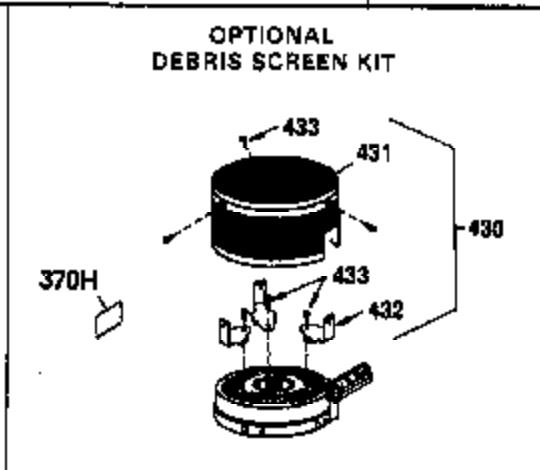

Ref #	Part Number	Qty	Description
26A	650926	1	Screw, 8-32 x 21/64"
90	611195	1	Flywheel
92	650815	1	Belleville Washer
93	650816	1	Flywheel Nut
100	34443A	1	Solid State Ignition
101	610118	1	Spark Plug Cover
102	650872	2	Solid State Mounting Stud
103	651007	2	Screw, Torx T-15, 10-24 x 15/16"
130A	6021A	2	Screw, 5/16-18 x 1-1/2"
130B	650818	1	Screw, 5/16-18 x 1-1/2"
130C	650865	2	Screw, 5/16-18 x 2"
181	650870	1	Screw, 1/4-28 x 1-11/16"
209	650139	2	Screw, 8-32 x 1/2"
209A	30322	2	Lock Nut, 8-32
223A	650664	1	Screw, 1/4-20 x 1-19/32"
238	650152	2	Screw, 8-32 x 3/8"
260	35585	1	Blower Housing
262	650737	2	Screw, 1/4-20 x 1/2"
285	36467A	1	Starter Cup
287	650926	2	Screw, 8-32 x 21/64"
313	34080	1	Spacer
370K	36695	1	Starter Decal
390	590732	1	Rewind Starter (NOTE: This engine could have been built with 590738 starter. Refer to the design of the rope pulley strength ribs for part identification. Individual starter parts do not interchange. Refer to service bulletin 116.)