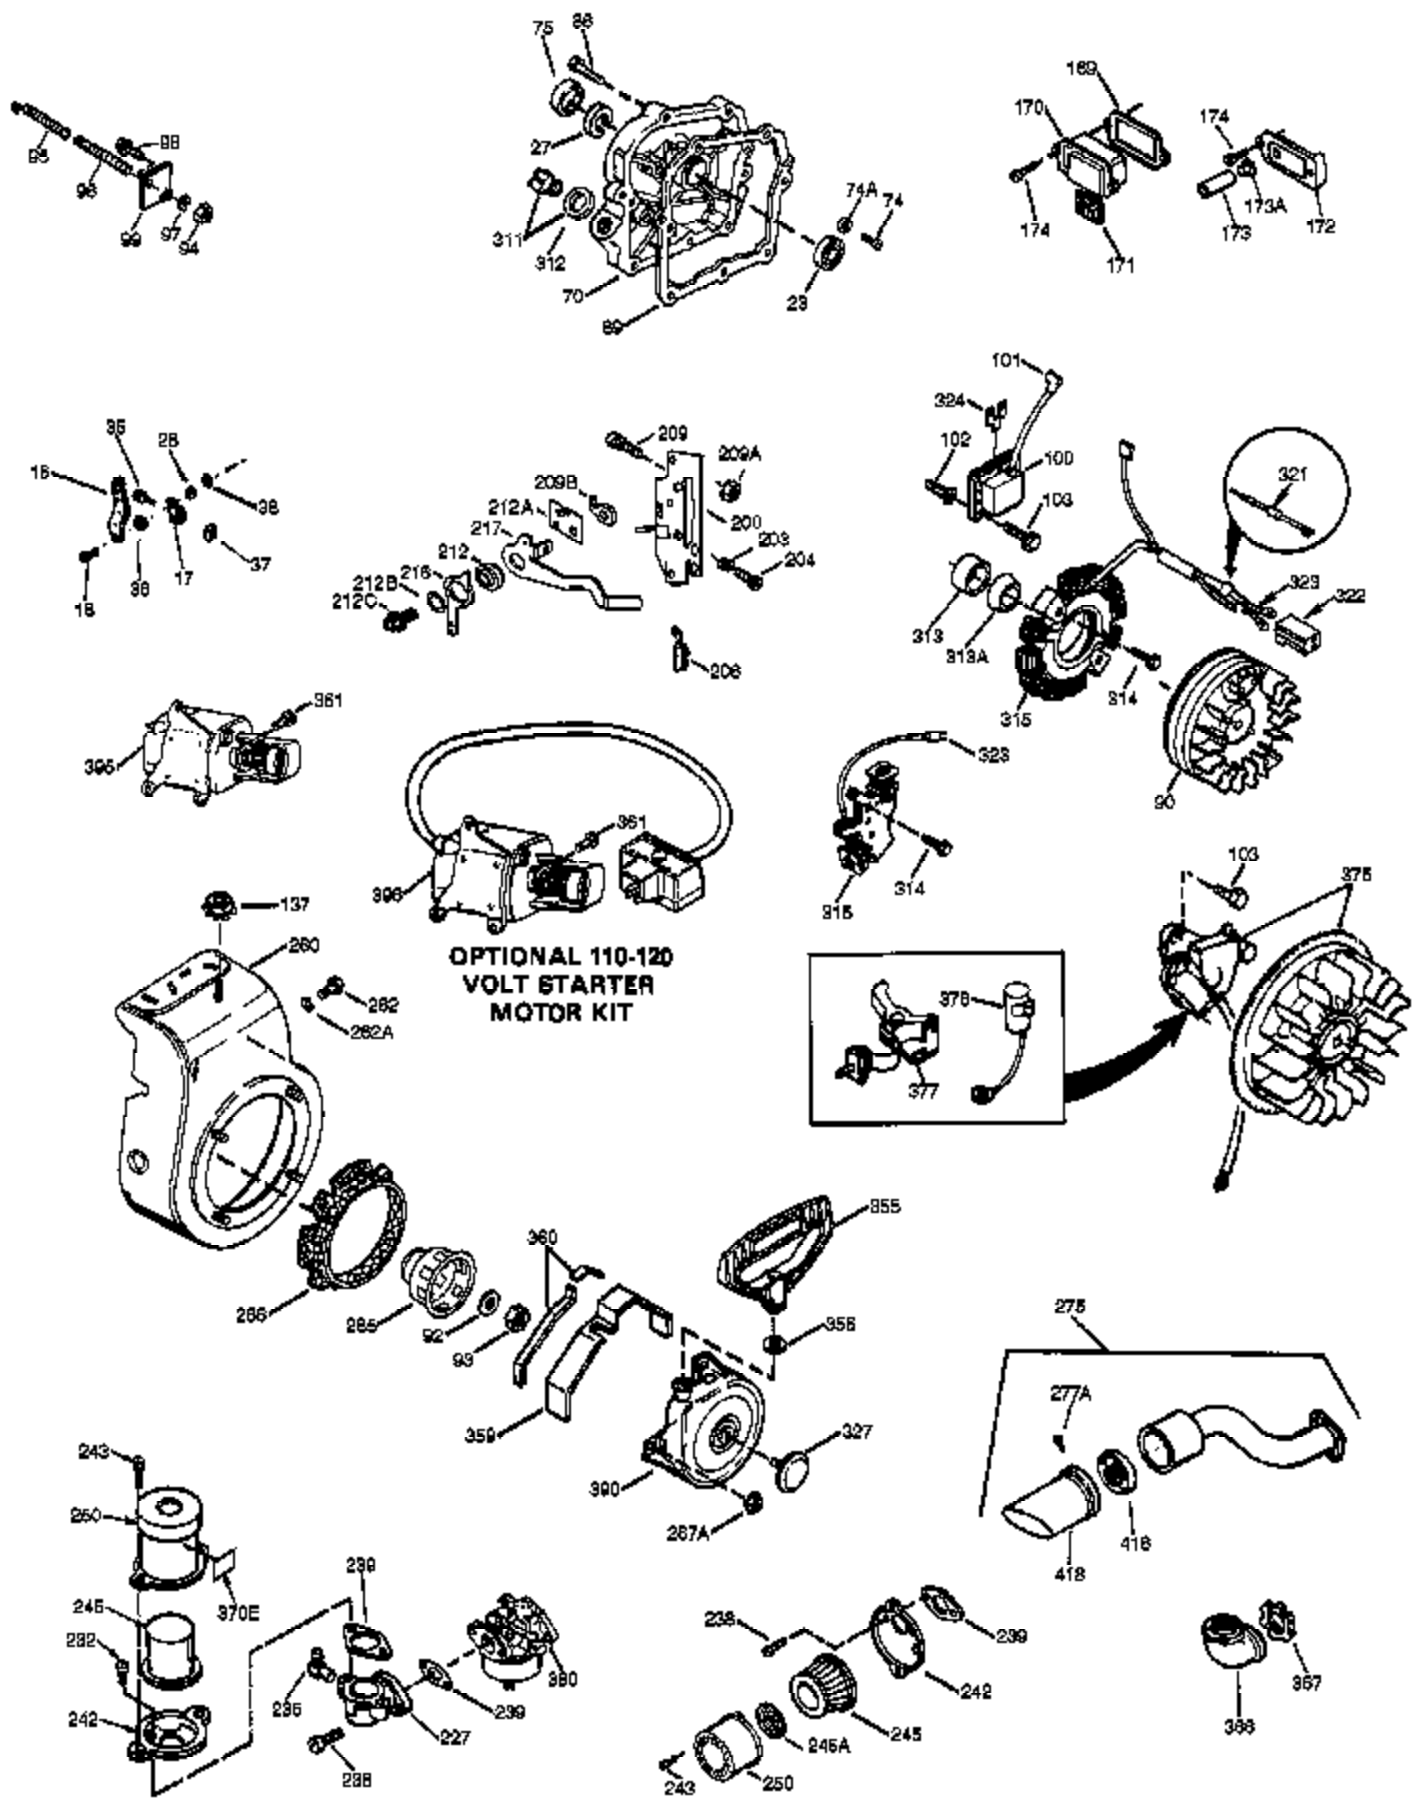

Ref #	Part Number	Qty	Description
16	31510	1	Governor Lever
17	31335	1	Governor Lever Clamp
18	650548	1	Screw, 8-32 x 5/16"
69	27677A	1	* Cylinder Cover Gasket
70	32700B	1	Cylinder Cover (Incl. 75 thru 83,311)
75	27897	1	Oil Seal
86	650488	7	Screw, 1/4-20 x 1-1/4"
90	611195	1	Flywheel
92	650815	1	Belleville Washer
93	650816	1	Flywheel Nut
94	651016	1	Lock Nut, 10-32
95	30342	1	Extension Spring
96	30845A	1	R.P.M. Adjusting Bolt
97	650518	1	Lock Washer
98	30200	1	Screw, 10-24 x 9/16"
99	30846	1	R.P.M. Adjusting Bracket
100	34443A	1	Solid State Ignition
101	610118	1	Spark Plug Cover
102	650872	2	Solid State Mounting Stud
103	651007	2	Screw, Torx T-15, 10-24 x 15/16"
169	27234A	2	* Valve Cover Gasket
170	27666	1	Breather Body
171	31410	1	Breather Element
172	34146	1	Valve Cover
173	35350	1	Breather Tube
174	30200	2	Screw, 10-24 x 9/16"
238	650152	2	Screw, 8-32 x 3/8"
239	27272A	1	* Air Cleaner Gasket
242	31914	1	Air Cleaner Base
243	28820	2	Screw, 10-32 x 1/2"
245	30727	1	Air Cleaner Filter
250	31715	1	Air Cleaner Cover
262	650737	2	Screw, 1/4-20 x 1/2"
275	35771	1	Muffler (Incl. 274)
285	36467A	1	Starter Cup
290	30705	1	Fuel Line
298	650665	2	Screw, 1/4-15 x 7/8"
311	27625	1	Oil Fill Plug
313	34080	1	Spacer
380	631923	1	Carburetor (Incl. 184)
390	590732	1	Rewind Starter (NOTE: This engine could have been built with 590738 starter. Refer to the design of the rope pulley strength ribs for part identification. Individual starter parts do not interchange. Refer to service bulletin 116).