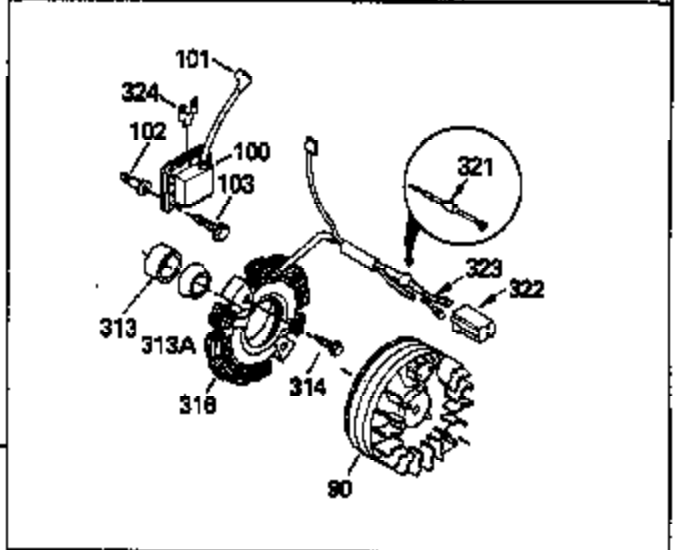

Ref #	Part Number	Qty	Description
19D	33857	1	Extension Spring Assy. (Incl. 213)
26A	650926	1	Screw, 8-32 x 21/64"
28	30322	1	Lock Nut
90	611195	1	Flywheel
92	650815	1	Belleville Washer
93	650816	1	Flywheel Nut
100	34443A	1	Solid State Ignition
101	27276	1	Spark Plug Cover
102	651024	2	Solid State Mounting Stud
103	651007	2	Screw, Torx T-15, 10-24 x 15/16"
118	35515	1	Rope Guard
130A	6021A	2	Screw, 5/16-18 x 1-1/2"
130B	650818	1	Screw, 5/16-18 x 1-1/2"
137	29752	1	Lock Nut
181	650870	1	Screw, 1/4-28 x 1-11/16"
209A	30322	2	Lock Nut, 8-32
209	650139	2	Screw, 8-32 x 3/4"
213	28942	1	Screw, 10-32 x 3/8"
223A	650664	1	Screw, 1/4-20 x 1-19/32"
238	650152	2	Screw, 8-32 x 3/8"
260	35657	1	Blower Housing
262	650737	2	Screw, 1/4-20 x 1/2"
285	36467A	1	Starter Cup
287	650926	2	Screw, 8-32 x 21/64"
313	34080	1	Spacer
370K	36695	1	Starter Decal
390	590732	1	Rewind Starter (NOTE: This engine could have been built with 590738 starter.)