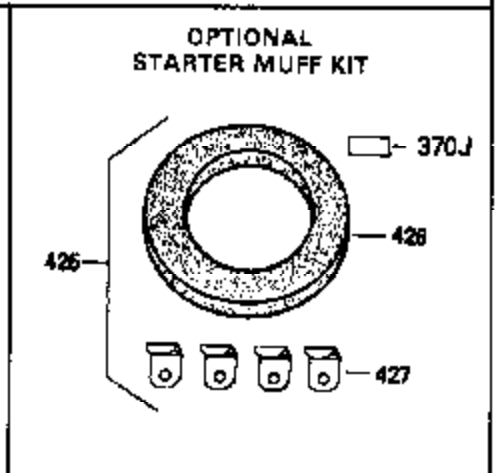

Ref #	Part Number	Qty	Description
19D	33857	1	Extension Spring Assy. (Incl. 213)
26A	650926	1	Screw, 8-32 x 21/64"
28	30322	1	Lock Nut
90	611195	1	Flywheel
92	650815	1	Belleville Washer
93	650816	1	Flywheel Nut
100	34443A	1	Solid State Ignition
101	27276	1	Spark Plug Cover
102	651024	2	Solid State Mounting Stud
103	651007	2	Screw, Torx T-15, 10-24 x 15/16"
118	35515	1	Rope Guard
130A	6021A	2	Screw, 5/16-18 x 1-1/2"
130B	650818	1	Screw, 5/16-18 x 1-1/2"
137	29752	1	Lock Nut
181	650870	1	Screw, 1/4-28 x 1-11/16"
209A	30322	2	Lock Nut, 8-32
209	650139	2	Screw, 8-32 x 3/4"
213	28942	1	Screw, 10-32 x 3/8"
223A	650664	1	Screw, 1/4-20 x 1-19/32"
238	650152	2	Screw, 8-32 x 3/8"
260	35657	1	Blower Housing
262	650737	2	Screw, 1/4-20 x 1/2"
285	36467A	1	Starter Cup
287	650926	2	Screw, 8-32 x 21/64"
313	34080	1	Spacer
370K	36695	1	Starter Decal
390	590732	1	Rewind Starter (NOTE: This engine could have been built with 590738 starter.)