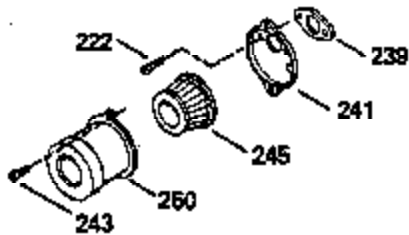

Ref #	Part Number	Qty	Description
16	31510	1	Governor Lever
18	651028	1	Screw, Torx T-15, 8-32 x 3/8"
19D	33857	1	Extension Spring Ass'y. (Incl. 213)
23	28458	1	Ball Bearing
26A	650926	1	Screw, 8-32 x 21/64"
27	28539	1	Retainer Ring
28	30322	1	Lock Nut
35	29826	1	Screw, 10-32 x 3/4"
36	29918	1	Lock Washer
37	29216	1	Lock Nut
38	29642	1	Retaining Ring
70	30756C	1	Cylinder Cover (Incl. 72 thru 83,311)
74	30200	2	Screw, 10-24 x 9/16"
74A	28537	2	Washer
75	28540	1	Oil Seal
86	650488	7	Screw, 1/4-20 x 1-1/4"
89	610961	1	Flywheel Key
118	35515	1	Rope Guard
130A	6021A	2	Screw, 5/16-18 x 1-1/2"
130B	650818	1	Screw, 5/16-18 x 1-1/2"
171	31410	1	Breather Element
172	34146	1	Valve Cover
174	650783	2	Screw, 10-24 x 3/4"
178	29752	2	Nut & Lock Washer, 1/4-28
181	650870	1	Screw, 1/4-28 x 1-11/16"
209A	30322	2	Lock Nut, 8-32
209	650139	2	Screw, 8-32 x 3/4"
213	28942	1	Screw, 10-32 x 3/8"
223A	650664	1	Screw, 1/4-20 x 1-19/32"
238	650152	2	Screw, 8-32 x 3/8"
239	27272A	1	* Air Cleaner Gasket
242	31914	1	Air Cleaner Base
243	28820	2	Screw, 10-32 x 1/2"
245	30727	1	Air Cleaner Filter
250	31715	1	Air Cleaner Cover
262	650737	2	Screw, 1/4-20 x 1/2"
274	33670A	1	* Exhaust Gasket
277	650327	2	Screw, 1/4-20 x 2-1/2"
311	27625	1	Oil Fill Plug
370K	36695	1	Starter Decal
380	631923	1	Carburetor (Incl. 184)