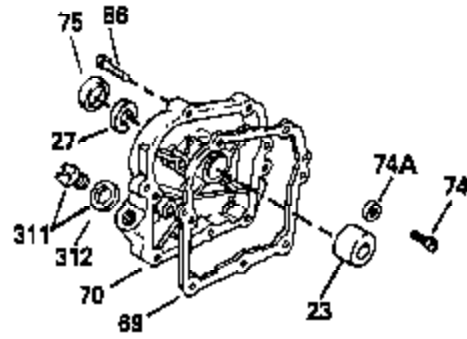

Ref #	Part Number	Qty	Description
380	631923	1	Carburetor (Incl. 184)
400	36444	1	* Gasket Set (Incl. items marked PK i n notes) Incl. part #'s 26756 (1), 27234A (2), 27272A (1), 27677A (1), 29673 (1), 33670A (1), 33673A (1), 36443 (1)
420	730225	1	SAE 30 4-Cycle Engine Oil (Quart)