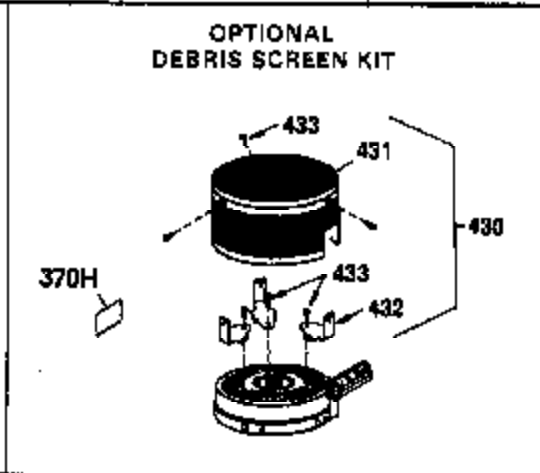

Ref #	Part Number	Qty	Description
19D	33857	1	Extension Spring Assy. (Incl. 213)
26A	650926	1	Screw, 8-32 x 21/64"
28	30322	1	Lock Nut
90	611195	1	Flywheel
92	650815	1	Belleville Washer
93	650816	1	Flywheel Nut
100	34443A	1	Solid State Ignition
101	27276	1	Spark Plug Cover
102	651024	2	Solid State Mounting Stud
103	651007	2	Screw, Torx T-15, 10-24 x 15/16"
118	35515	1	Rope Guard
130A	6021A	2	Screw, 5/16-18 x 1-1/2"
130B	650818	1	Screw, 5/16-18 x 1-1/2"
137	29752	1	Lock Nut
181	650870	1	Screw, 1/4-28 x 1-11/16"
209A	30322	2	Lock Nut, 8-32
209	650139	2	Screw, 8-32 x 3/4"
213	28942	1	Screw, 10-32 x 3/8"
223A	650664	1	Screw, 1/4-20 x 1-19/32"
238	650152	2	Screw, 8-32 x 3/8"
260	35657	1	Blower Housing
262	650737	2	Screw, 1/4-20 x 1/2"
285	36467A	1	Starter Cup
287	650926	2	Screw, 8-32 x 21/64"
313	34080	1	Spacer
370K	36695	1	Starter Decal
390	590732	1	Rewind Starter (NOTE: This engine could have been built with 590738 starter.)