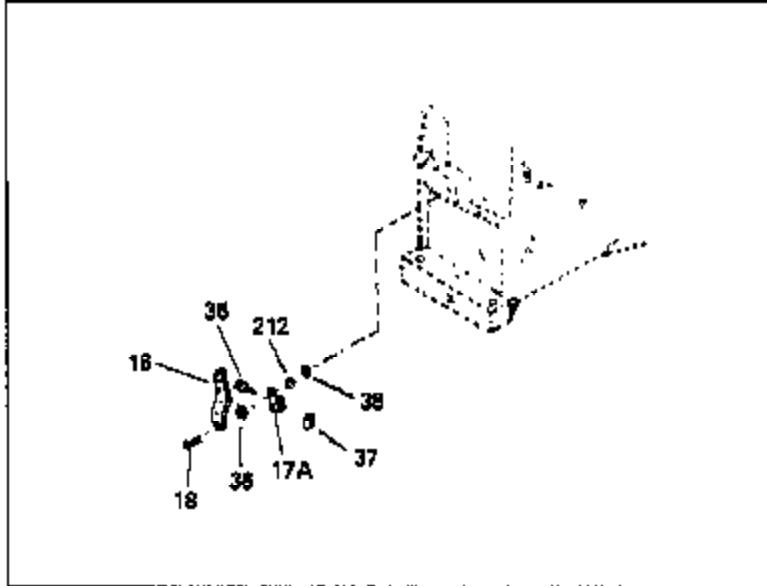

Ref #	Part Number	Qty	Description
400	36444	1	* Gasket Set (Incl. items marked PK i n notes) Incl. part #'s 26756 (1), 27234A (2), 27272A (1), 27677A (1), 29673 (1), 33670A (1), 33673A (1), 36443 (1)
420	730225	1	SAE 30 4-Cycle Engine Oil (Quart)