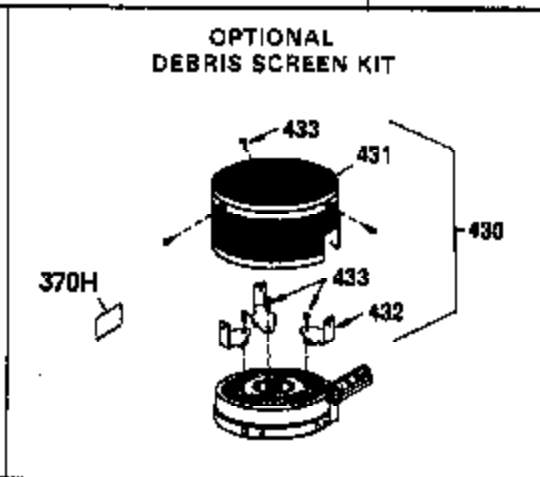

Ref #	Part Number	Qty	Description
19D	33857	1	Extension Spring Assy (Incl. 213)
26A	650926	1	Screw, 8-32 x 21/64"
28	30322	1	Lock Nut
90	611195	1	Flywheel
92	650815	1	Belleville Washer
93	650816	1	Flywheel Nut
100	34443A	1	Solid State Ignition
101	27276	1	Spark Plug Cover
102	651024	2	Solid State Mounting Stud
103	651007	2	Screw, Torx T-15, 10-24 x 15/16"
130B	650818	1	Screw, 5/16-18 x 1-1/2"
181	650870	1	Screw, 1/4-28 x 1-11/16"
209A	30322	2	Lock Nut, 8-32
209	650139	2	Screw, 8-32 x 1/2"
213	28942	1	Screw, 10-32 x 3/8"
223A	650664	1	Screw, 1/4-20 x 19/32"
238	650152	2	Screw, 8-32 x 3/8"
260	35585	1	Blower Housing
262	650737	2	Screw, 1/4-20 x 1/2"
285	36467A	1	Starter Cup
287	650926	2	Screw, 8-32 x 21/64"
313	34080	1	Spacer
370K	36695	1	Starter Decal
390	590732	1	Rewind Starter (NOTE: This engine could have been built with 590738 starter.)