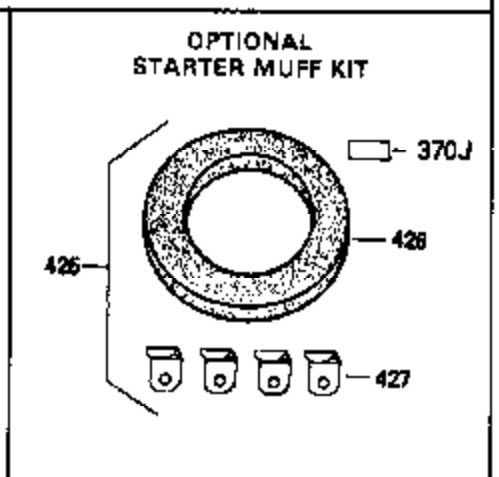

Ref #	Part Number	Qty	Description
19D	33857	1	Extension Spring Assy (Incl. 213)
26A	650926	1	Screw, 8-32 x 21/64"
28	30322	1	Lock Nut
90	611195	1	Flywheel
92	650815	1	Belleville Washer
93	650816	1	Flywheel Nut
100	34443A	1	Solid State Ignition
101	27276	1	Spark Plug Cover
102	651024	2	Solid State Mounting Stud
103	651007	2	Screw, Torx T-15, 10-24 x 15/16"
130B	650818	1	Screw, 5/16-18 x 1-1/2"
181	650870	1	Screw, 1/4-28 x 1-11/16"
209A	30322	2	Lock Nut, 8-32
209	650139	2	Screw, 8-32 x 1/2"
213	28942	1	Screw, 10-32 x 3/8"
223A	650664	1	Screw, 1/4-20 x 19/32"
238	650152	2	Screw, 8-32 x 3/8"
260	35585	1	Blower Housing
262	650737	2	Screw, 1/4-20 x 1/2"
285	36467A	1	Starter Cup
287	650926	2	Screw, 8-32 x 21/64"
313	34080	1	Spacer
370K	36695	1	Starter Decal
390	590732	1	Rewind Starter (NOTE: This engine could have been built with 590738 starter.)