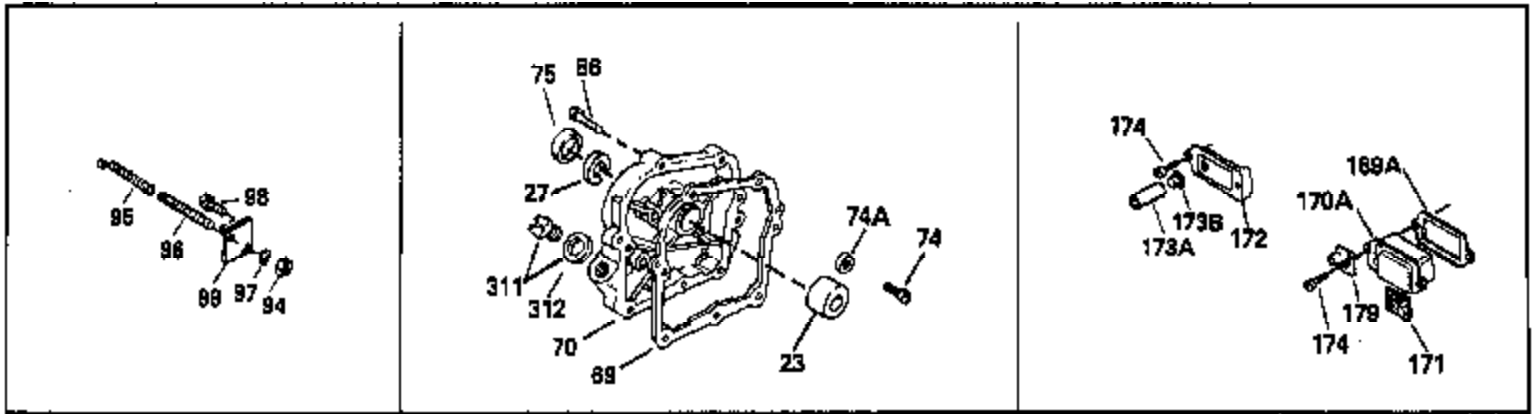

Ref #	Part Number	Qty	Description
400	36444	1	* Gasket Set (Incl. items marked PK i n notes) Incl. part #'s 26756 (1), 27234A (2), 27272A (1), 27677A (1), 29673 (1), 33670A (1), 33673A (1), 36443 (1)
420	730225	1	SAE 30 4-Cycle Engine Oil (Quart)