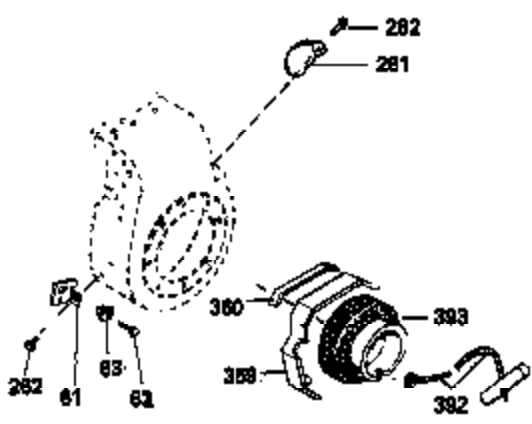

Ref #	Part Number	Qty	Description
342	650561	1	Screw, 1/4-20 x 5/8"
342A	650760	1	Screw, 8-32 x 3/8"
348	32398	1	Choke Braket
349	28820	2	Screw, 10-32 x 1/2
350	570682	1	Primer Ass'y
351	32180C	1	Primer Line (10.50")
370C	34414	1	Warning Decal
370A	550223	1	Name Decal
380	632379	1	Carburetor (Incl. 184)
390	590473	1	Recoil Starter
400	33235A	1	* Gasket Set (Incl. items marked PK i n notes) Incl. part #'s 27272A (2), 27896A (2), 27913A (1), 27915A (2), 28938C (1), 29673 (1), 30684 (1), 31688A (1), 33355A (1), 35865 (1)
420	730226A	1	SAE 5W30 4-Cycle Engine Oil (Quart)
453	29538	1	Engine Mounting Base
454	650542	4	Screw, 5/16-18 x 3/4"