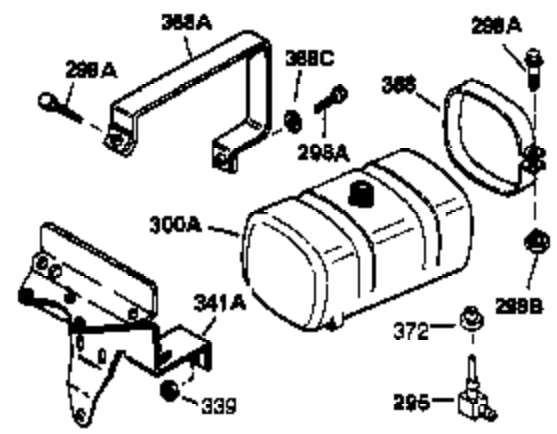

Ref #	Part Number	Qty	Description
342	650561	1	Screw, 1/4-20 x 5/8"
342A	650760	1	Screw, 8-32 x 3/8"
348	32398	1	Choke Braket
349	28820	2	Screw, 10-32 x 1/2
350	570682	1	Primer Ass'y
351	32180C	1	Primer Line (10.50")
370C	34414	1	Warning Decal
370A	550223	1	Name Decal
380	632379	1	Carburetor (Incl. 184)
390	590473	1	Recoil Starter
400	33235A	1	* Gasket Set (Incl. items marked PK i n notes) Incl. part #'s 27272A (2), 27896A (2), 27913A (1), 27915A (2), 28938C (1), 29673 (1), 30684 (1), 31688A (1), 33355A (1), 35865 (1)
420	730226A	1	SAE 5W30 4-Cycle Engine Oil (Quart)
453	29538	1	Engine Mounting Base
454	650542	4	Screw, 5/16-18 x 3/4"