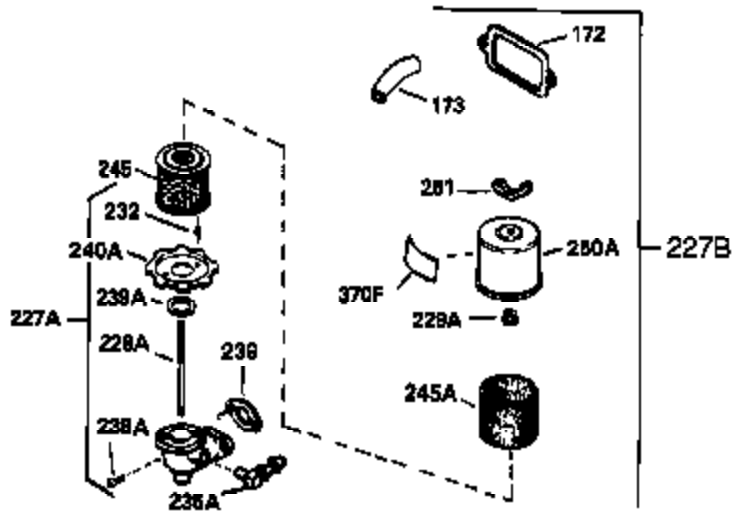

**ADD-ON ALTERNATOR
AC LIGHTING OR DC CHARGING**