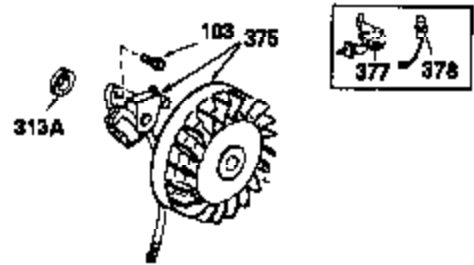

**ADD-ON ALTERNATOR
AC LIGHTING OR DC CHARGING**