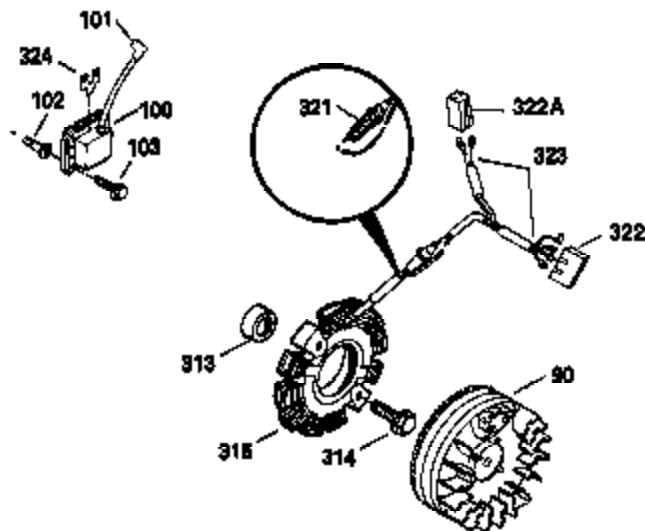

SOLID STATE