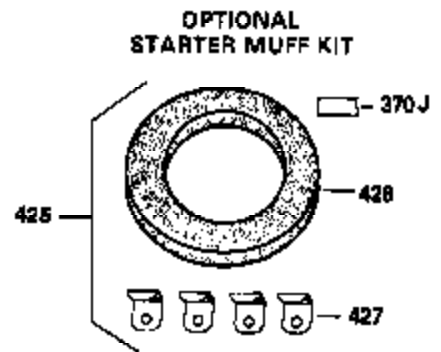

OPTIONAL 110-120
VOLT STARTER
MOTOR KIT

OPTIONAL SPARK ARREST
MUFFLER

Ref #	Part Number	Qty	Description
61	34126	1	Grommet Mounting Bracket
62	650760	1	Screw, 8-32 x 3/8"
63	28545	1	Grommet
68	33356	1	Ground Terminal
110	35253	1	Ground Wire
172	28425	1	Valve Cover
220	35439	1	Cnoke Knob
262	29747B	2	Screw, Torx T-40, 5/16-24 x 21/32"
269	27930	1	* Exhaust Manifold Gasket
275	32401	1	Muffler
277A	30196	1	Screw, 5/16-18 x 3/4"
277	650694A	1	Screw, 5/16-18 x 2"
279B	26073	1	Washer
281	33013	1	Starter Bubble Cover
282	650760	1	Screw, 8-32 x 3/8"
291	30962	1	Fuel Line
295	32961	1	Fuel Shut-Off Valve
334	650257	2	Screw, 8-32 x 5/16"
335	35060	1	Carburetor Cover
336	650765	1	Screw, 10-32 x 1/2"
338	650760	1	Screw, 8-32 x 3/8"
359	34127	1	Starter Guard
360	32576	1	Snow Guard
364	32398	1	Choke Bracket
365	28820	2	Screw, 10-32 x 1/2"
370	550223	1	Name Decal

**ADD-ON ALTERNATOR
 AC LIGHTING OR DC CHARGING**

**OPTIONAL
 STARTER MUFF KIT**
 730571
 Can be used on H50-60 with
 stamped steel starter.

**STANDARD POINT
 IGNITION**

SOLID STATE

Ref #	Part Number	Qty	Description
90	611085	1	Flywheel
100	34443A	1	Solid State Ignition
101	610118	1	Spark Plug Cover
102	650872	2	Solid State Mounting Stud
103	650814	2	Screw, Torx T-15, 10-24 x 1"
172	28425	1	Valve Cover
173	35350	1	Breather Tube
269	27930	1	* Exhaust Manifold Gasket
277A	30196	1	Screw, 5/16-18 x 3/4"
279B	26073	1	Washer
291	30962	1	Fuel Line
334	650257	2	Screw, 8-32 x 5/16"