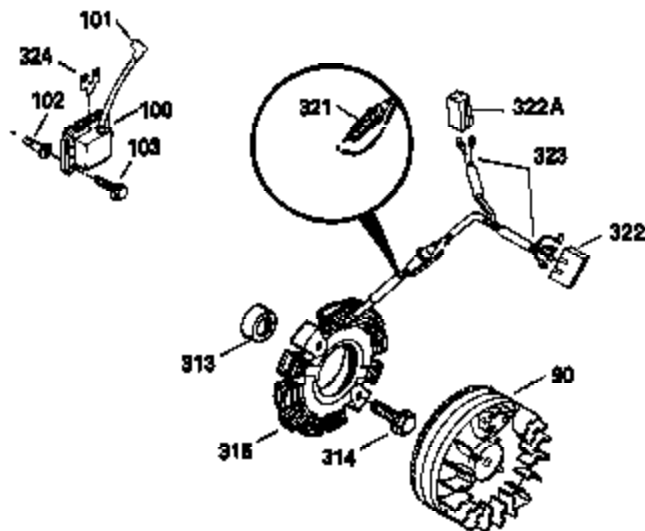

**ADD-ON ALTERNATOR
 AC LIGHTING OR DC CHARGING**

**OPTIONAL
 STARTER MUFF KIT**
 730571
 Can be used on H50-60 with
 stamped steel starter.

**STANDARD POINT
 IGNITION**

SOLID STATE

Ref #	Part Number	Qty	Description
90	611085	1	Flywheel
100	34443A	1	Solid State Ignition
101	610118	1	Spark Plug Cover
102	650872	2	Solid State Mounting Stud
103	650814	2	Screw, Torx T-15, 10-24 x 1"
172	28425	1	Valve Cover
173	35350	1	Breather Tube
269	27930	1	* Exhaust Manifold Gasket
277A	30196	1	Screw, 5/16-18 x 3/4"
279B	26073	1	Washer
291	30962	1	Fuel Line
334	650257	2	Screw, 8-32 x 5/16"