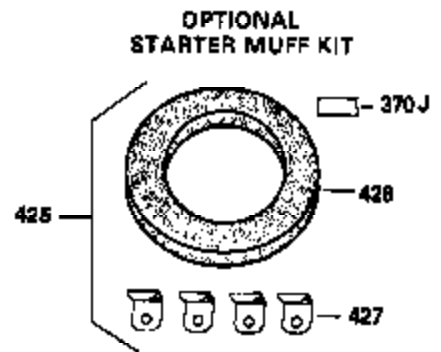

OPTIONAL 110-120
VOLT STARTER
MOTOR KIT

OPTIONAL SPARK ARREST
MUFFLER

Ref #	Part Number	Qty	Description
61	34126	1	Grommet Mounting Bracket
62	650643	1	Screw, 8-18 x 3/8"
63	28545	1	Grommet
108	29783	1	Crankshaft Pin
109	27884	1	Crankshaft Gear
110	35253	1	Ground Wire
110A	35305	1	Ground Wire
172	28425	1	Valve Cover
220	35439	1	Cnoke Knob
262	29747B	2	Screw, Torx T-40, 5/16-24 x 21/32"
269	27930	1	* Exhaust Manifold Gasket
275	32401	1	Muffler
277A	30196	1	Screw, 5/16-18 x 3/4"
277	650694A	1	Screw, 5/16-18 x 2"
279B	26073	1	Washer
281	33013	1	Starter Bubble Cover
282	650760	1	Screw, 8-32 x 3/8"
291	30962	1	Fuel Line
328	35062	2	Ignition Keys
329	610973	1	Terminal
329	610973	1	Terminal
334	650257	2	Screw, 8-32 x 5/16"
335	35060	1	Carburetor Cover
336	650765	1	Screw, 10-32 x 1/2"
338	650760	1	Screw, 8-32 x 3/8"
359	34127	1	Starter Guard
360	32576	1	Snow Guard
364	32398	1	Choke Bracket
365	28820	2	Screw, 10-32 x 1/2"
370I	34414	1	Warning Decal
370H	34418	1	Choke Decal
370	550223	1	Name Decal
370B	35063	1	Instruction Decal

**ADD-ON ALTERNATOR
 AC LIGHTING OR DC CHARGING**

**OPTIONAL
 STARTER MUFF KIT**
 730571
 Can be used on H50-60 with
 stamped steel starter.

SOLID STATE

Ref #	Part Number	Qty	Description
90	611085	1	Flywheel
100	34443A	1	Solid State Ignition
101	610118	1	Spark Plug Cover
102	650872	2	Solid State Mounting Stud
103	650814	2	Screw, Torx T-15, 10-24 x 1"
108	29783	1	Crankshaft Pin
109	27884	1	Crankshaft Gear
110A	35305	1	Ground Wire
172	28425	1	Valve Cover
173	27627	1	Breather Tube
269	27930	1	* Exhaust Manifold Gasket
277A	30196	1	Screw, 5/16-18 x 3/4"
279B	26073	1	Washer
291	30962	1	Fuel Line
334	650257	2	Screw, 8-32 x 5/16"
370I	34414	1	Warning Decal
370H	34418	1	Choke Decal