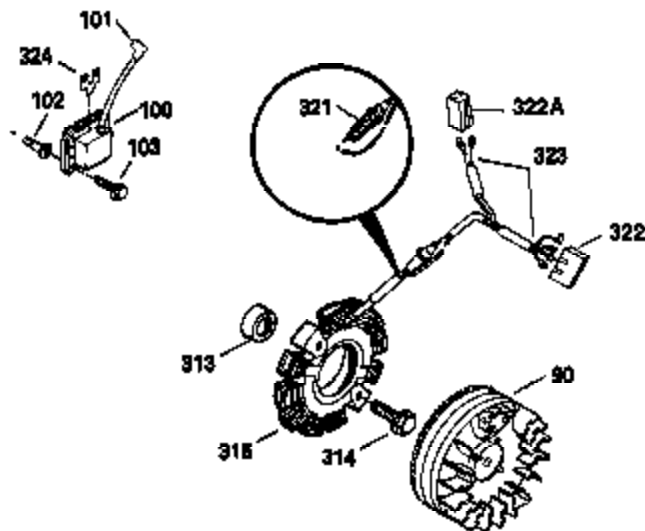

**ADD-ON ALTERNATOR
 AC LIGHTING OR DC CHARGING**

**OPTIONAL
 STARTER MUFF KIT**
 730571
 Can be used on H50-60 with
 stamped steel starter.

**STANDARD POINT
 IGNITION**

SOLID STATE

Ref #	Part Number	Qty	Description
90	611085	1	Flywheel
100	34443A	1	Solid State Ignition
101	610118	1	Spark Plug Cover
102	650872	2	Solid State Mounting Stud
103	650814	2	Screw, Torx T-15, 10-24 x 1"
110A	35305	1	Ground Wire
172	28425	1	Valve Cover
173	35350	1	Breather Tube
269	27930	1	* Exhaust Manifold Gasket
277A	30196	1	Screw, 5/16-18 x 3/4"
279B	26073	1	Washer
291	30962	1	Fuel Line
334	650257	2	Screw, 8-32 x 5/16"
370I	34414	1	Warning Decal
370H	34418	1	Choke Decal