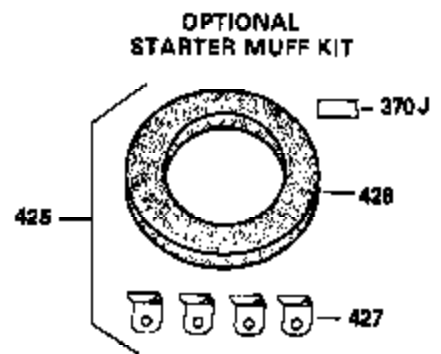

**OPTIONAL
STARTER MUFF KIT**
730571
Can be used on H50-60 with
stamped steel starter.