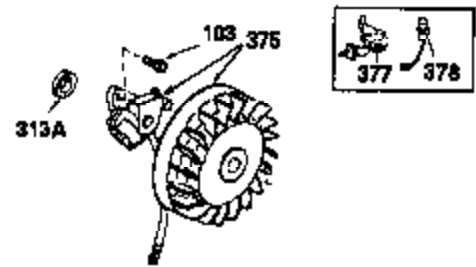

**ADD-ON ALTERNATOR
AC LIGHTING OR DC CHARGING**