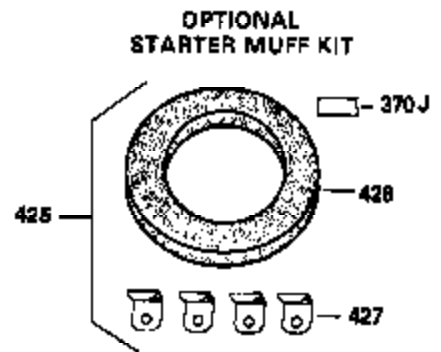

Ref #	Part Number	Qty	Description
342	650561	1	Screw, 1/4-20 x 5/8"
350	570682	1	Primer Ass'y.
351	32180C	1	Primer Line
355	590574	1	Starter Handle
356	650168	1	Washer
380	632379	1	Carburetor (Incl. 184)
390	590604	1	Rewind Starter
400	33235	1	* Gasket Set (Incl. items marked PK i n notes) Incl. part #'s 27272 (2), 27896 (2), 27913 (1), 27915A (2), 27930 (1), 28938B (1), 29673 (1), 30684 (1), 31688 (1), 33355 (1)
420	730226A	1	SAE 5W30 4-Cycle Engine Oil (Quart)
453	29538	1	Engine Mounting Base
454	650542	4	Screw, 5/16-18 x 3/4"

OPTIONAL 110-120
VOLT STARTER
MOTOR KIT

OPTIONAL SPARK ARREST
MUFFLER

Ref #	Part Number	Qty	Description
61	34126	1	Grommet Mounting Bracket
62	650760	1	Screw, 8-32 x 3/8"
63	28545	1	Grommet
110	35253	1	Ground Wire
172	28425	1	Valve Cover
262	29747B	2	Screw, Torx T-40, 5/16-24 x 21/32"
269	27930	1	* Exhaust Manifold Gasket
275	32401	1	Muffler
277A	30196	1	Screw, 5/16-18 x 3/4"
277	650694A	1	Screw, 5/16-18 x 2"
281	33013	1	Starter Bubble Cover
282	650760	1	Screw, 8-32 x 3/8"
291	30962	1	Fuel Line
295	32961	1	Fuel Shut-Off Valve
334	650257	2	Screw, 8-32 x 5/16"
335	35060	1	Carburetor Cover
336	650765	1	Screw, 10-32 x 1/2"
338	650760	1	Screw, 8-32 x 3/8"
359	34127	1	Starter Guard
360	32576	1	Snow Guard
364	32398	1	Choke Bracket
365	28820	2	Screw, 10-32 x 1/2"

**ADD-ON ALTERNATOR
 AC LIGHTING OR DC CHARGING**

**OPTIONAL
 STARTER MUFF KIT**
 730571
 Can be used on H50-60 with
 stamped steel starter.

SOLID STATE

Ref #	Part Number	Qty	Description
90	611085	1	Flywheel
100	34443A	1	Solid State Ignition
101	610118	1	Spark Plug Cover
102	650872	2	Solid State Mounting Stud
103	650814	2	Screw, Torx T-15, 10-24 x 1"
172	28425	1	Valve Cover
173	35350	1	Breather Tube
269	27930	1	* Exhaust Manifold Gasket
277A	30196	1	Screw, 5/16-18 x 3/4"
291	30962	1	Fuel Line
334	650257	2	Screw, 8-32 x 5/16"