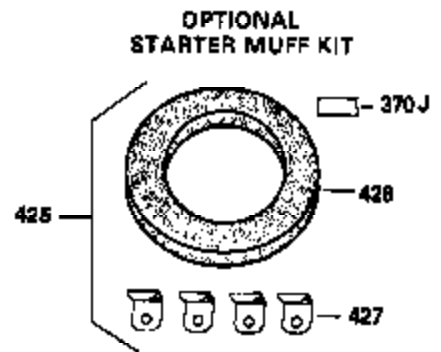

Ref #	Part Number	Qty	Description
341	34816	1	Fuel Tank Bracket
342	650561	1	Screw, 1/4-20 x 5/8"
350	570682	1	Primer Ass'y.
351	32180C	1	Primer Line
355	590574	1	Starter Handle
380	632379A	1	Carburetor (Incl. 184)
390	590604	1	Rewind Starter
400	33235	1	* Gasket Set (Incl. items marked PK i n notes) Incl. part #'s 27272 (2), 27896 (2), 27913 (1), 27915A (2), 27930 (1), 28938B (1), 29673 (1), 30684 (1), 31688 (1), 33355 (1)
420	730226A	1	SAE 5W30 4-Cycle Engine Oil (Quart)
453	29538	1	Engine Mounting Base
454	650542	4	Screw, 5/16-18 x 3/4"

OPTIONAL 110-120  
VOLT STARTER  
MOTOR KIT

OPTIONAL SPARK ARREST  
MUFFLER

Ref #	Part Number	Qty	Description
61	34126	1	Grommet Mounting Bracket
62	650760	1	Screw, 8-32 x 3/8"
63	28545	1	Grommet
110	35253	1	Ground Wire
172	28425	1	Valve Cover
220	35439	1	Cnoke Knob
262	29747B	2	Screw, Torx T-40, 5/16-24 x 21/32"
269	27930	1	* Exhaust Manifold Gasket
275	32401	1	Muffler
277	650694A	1	Screw, 5/16-18 x 2"
277A	30196	1	Screw, 5/16-18 x 3/4"
279B	26073	1	Washer
281	33013	1	Starter Bubble Cover
282	650760	1	Screw, 8-32 x 3/8"
291	30962	1	Fuel Line
295	32961	1	Fuel Shut-Off Valve
334	650257	2	Screw, 8-32 x 5/16"
335	35060	1	Carburetor Cover
336	650765	1	Screw, 10-32 x 1/2"
338	650760	1	Screw, 8-32 x 3/8"
359	34127	1	Starter Guard
360	32576	1	Snow Guard
364	32398	1	Choke Bracket
365	28820	2	Screw, 10-32 x 1/2"

**ADD-ON ALTERNATOR  
 AC LIGHTING OR DC CHARGING**

**OPTIONAL  
 STARTER MUFF KIT**  
 730571  
 Can be used on H50-60 with  
 stamped steel starter.

**SOLID STATE**

Ref #	Part Number	Qty	Description
90	611085	1	Flywheel
100	34443A	1	Solid State Ignition
101	610118	1	Spark Plug Cover
102	650872	2	Solid State Mounting Stud
103	650814	2	Screw, Torx T-15, 10-24 x 1"
172	28425	1	Valve Cover
173	35350	1	Breather Tube
269	27930	1	* Exhaust Manifold Gasket
277A	30196	1	Screw, 5/16-18 x 3/4"
279B	26073	1	Washer
291	30962	1	Fuel Line
334	650257	2	Screw, 8-32 x 5/16"