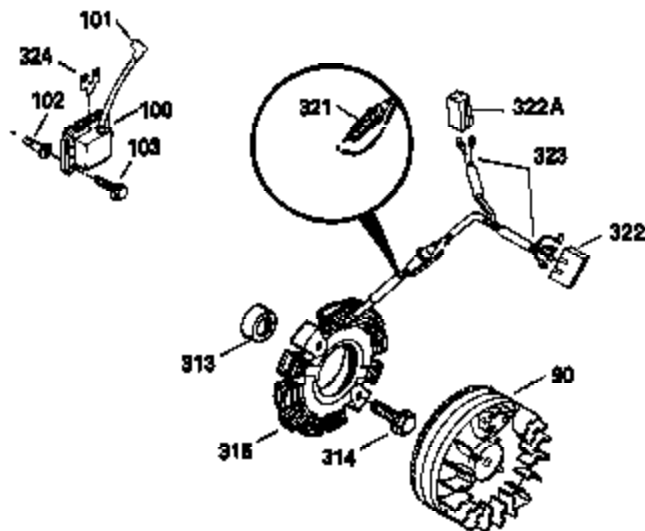

**ADD-ON ALTERNATOR
 AC LIGHTING OR DC CHARGING**

730571
 Can be used on H50-60 with
 stamped steel starter.

**STANDARD POINT
 IGNITION**

SOLID STATE

Ref #	Part Number	Qty	Description
90	611085	1	Flywheel
100	34443A	1	Solid State Ignition
101	610118	1	Spark Plug Cover
102	650872	2	Solid State Mounting Stud
103	650814	2	Screw, Torx T-15, 10-24 x 1"
172	28425	1	Valve Cover
173	35350	1	Breather Tube
269	27930	1	* Exhaust Manifold Gasket
277A	30196	1	Screw, 5/16-18 x 3/4"
279B	26073	1	Washer
291	30962	1	Fuel Line
334	650257	2	Screw, 8-32 x 5/16"