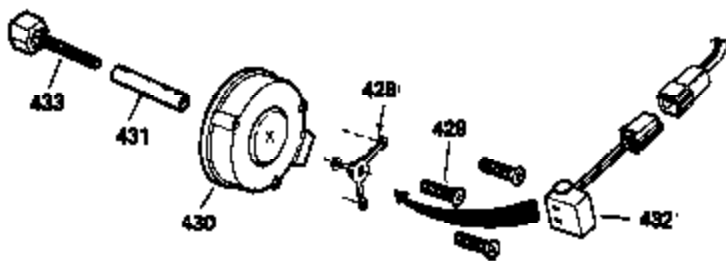

OPTIONAL 110-120
VOLT STARTER
MOTOR KIT

OPTIONAL SPARK ARREST
MUFFLER

Ref #	Part Number	Qty	Description
61	34126	1	Grommet Mounting Bracket
62	650760	1	Screw, 8-32 x 3/8"
63	28545	1	Grommet
68	33356	1	Ground Terminal
110	35253	1	Ground Wire
172	28425	1	Valve Cover
220	35439	1	Choke Knob
220	35439	1	Choke Knob
262	29747B	2	Screw, Torx T-40, 5/16-24 x 21/32"
269	27930	1	* Exhaust Manifold Gasket
275	32401	1	Muffler
277A	30196	1	Screw, 5/16-18 x 3/4"
277	650694A	1	Screw, 5/16-18 x 2"
279B	26073	1	Washer
281	33013	1	Starter Bubble Cover
282	650760	1	Screw, 8-32 x 3/8"
291	30962	1	Fuel Line
295	32961	1	Fuel Shut-Off Valve
334	650257	2	Screw, 8-32 x 5/16"
335	35060	1	Carburetor Cover
336	650765	1	Screw, 10-32 x 1/2"
338	650760	1	Screw, 8-32 x 3/8"
359	34127	1	Starter Guard
360	32576	1	Snow Guard
364	32398	1	Choke Bracket
365	28820	2	Screw, 10-32 x 1/2"

**ADD-ON ALTERNATOR
 AC LIGHTING OR DC CHARGING**

730571
 Can be used on H50-60 with
 stamped steel starter.

**STANDARD POINT
 IGNITION**

SOLID STATE

Ref #	Part Number	Qty	Description
90	611085	1	Flywheel
100	34443A	1	Solid State Ignition
101	610118	1	Spark Plug Cover
102	650872	2	Solid State Mounting Stud
103	650814	2	Screw, Torx T-15, 10-24 x 1"
172	28425	1	Valve Cover
173	35350	1	Breather Tube
269	27930	1	* Exhaust Manifold Gasket
277A	30196	1	Screw, 5/16-18 x 3/4"
279B	26073	1	Washer
291	30962	1	Fuel Line
334	650257	2	Screw, 8-32 x 5/16"