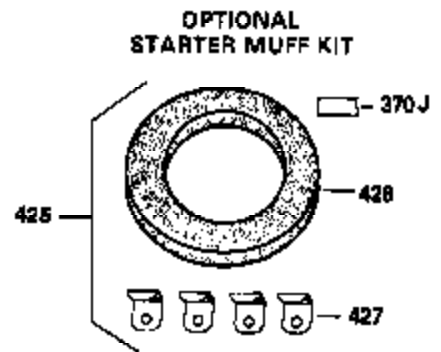

OPTIONAL 110-120
VOLT STARTER
MOTOR KIT

OPTIONAL SPARK ARREST
MUFFLER

Ref #	Part Number	Qty	Description
61	34126	1	Grommet Mounting Bracket
62	650760	1	Screw, 8-32 x 3/8"
63	28545	1	Grommet
68	33356	1	Ground Terminal
110	35253	1	Ground Wire
172	28425	1	Valve Cover
220	35439	1	Choke Knob
220	35439	1	Choke Knob
262	29747B	2	Screw, Torx T-40, 5/16-24 x 21/32"
269	27930	1	* Exhaust Manifold Gasket
275	32401	1	Muffler
277A	30196	1	Screw, 5/16-18 x 3/4"
277	650694A	1	Screw, 5/16-18 x 2"
279B	26073	1	Washer
281	33013	1	Starter Bubble Cover
282	650760	1	Screw, 8-32 x 3/8"
291	30962	1	Fuel Line
295	32961	1	Fuel Shut-Off Valve
334	650257	2	Screw, 8-32 x 5/16"
335	35060	1	Carburetor Cover
336	650765	1	Screw, 10-32 x 1/2"
338	650760	1	Screw, 8-32 x 3/8"
359	34127	1	Starter Guard
360	32576	1	Snow Guard
364	32398	1	Choke Bracket
365	28820	2	Screw, 10-32 x 1/2"

**ADD-ON ALTERNATOR
 AC LIGHTING OR DC CHARGING**

730571
 Can be used on H50-60 with
 stamped steel starter.

**STANDARD POINT
 IGNITION**

SOLID STATE

Ref #	Part Number	Qty	Description
90	611085	1	Flywheel
100	34443A	1	Solid State Ignition
101	610118	1	Spark Plug Cover
102	650872	2	Solid State Mounting Stud
103	650814	2	Screw, Torx T-15, 10-24 x 1"
172	28425	1	Valve Cover
173	35350	1	Breather Tube
269	27930	1	* Exhaust Manifold Gasket
277A	30196	1	Screw, 5/16-18 x 3/4"
279B	26073	1	Washer
291	30962	1	Fuel Line
334	650257	2	Screw, 8-32 x 5/16"