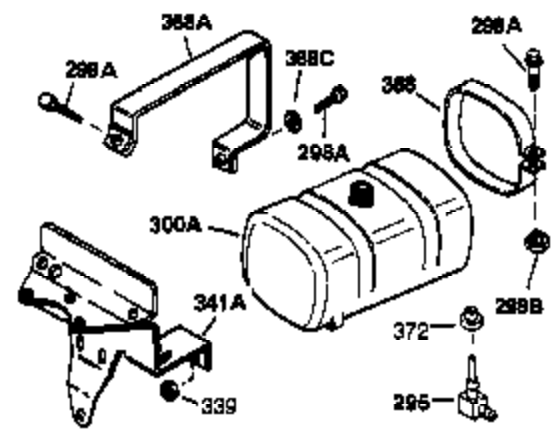

OPTIONAL 110-120
VOLT STARTER
MOTOR KIT

OPTIONAL SPARK ARREST
MUFFLER