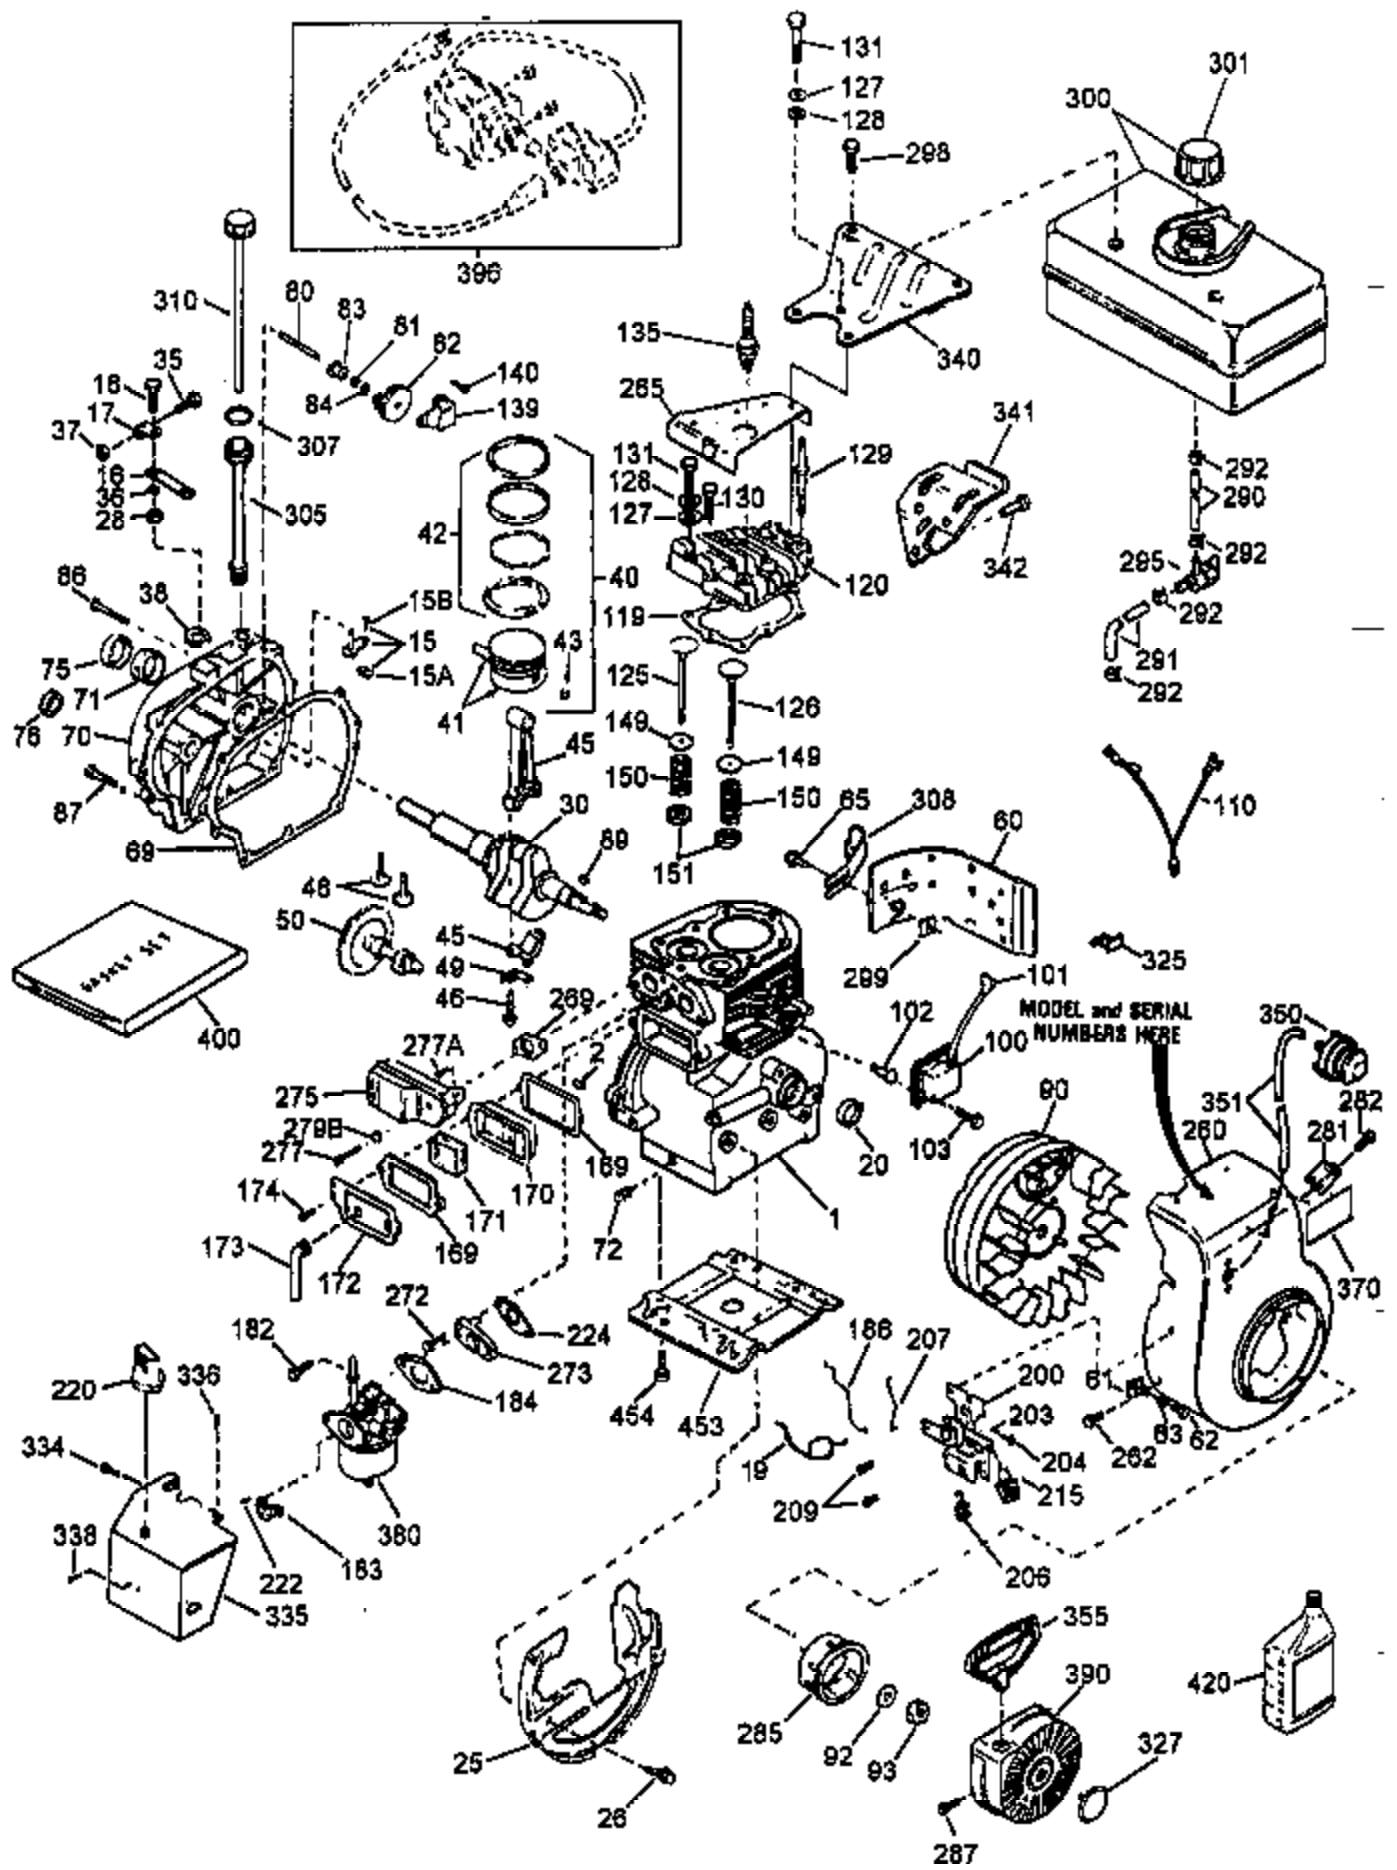

VIEW 1 of 2 ... this illustration may not depict actual equipment and is for reference only!

Ref #	Part Number	Qty	Description
	1 34919B	1	Cylinder (Incl. 2, 20 & 72)
	2 27652	2	Dowel Pin
15B	650494	1	Screw, 6-40 x 5/16"
15	30699C	1	Governor Rod (Incl. 15A & 15B)
15A	30700	1	Governor Yoke
16	33454	1	Governor Lever
17	29916	1	Governor Lever Clamp
18	651028	1	Screw, Torx T-15, 8-32 x 3/8"
19	34663	1	Speed Control Spring
20	32630	1	Oil Seal
25	36460	1	Blower Housing Baffle
26	650561	2	Screw, 1/4-20 x 5/8"
28	30322	1	Lock Nut, 8-32
30	35193	1	Crankshaft
35	29826	1	Screw, 10-32 x 3/4"
36	29918	1	Lock Washer
37	29216	1	Lock Nut, 8-32
38	29642	1	Retaining Ring
40	34531	1	Piston, Pin & Ring Set (Std.)
40	34532	1	Piston, Pin & Ring Set (.010" OS)
40	34533	1	Piston, Pin & Ring Set (.020" OS)
41	33312B	1	Piston & Pin Ass'y (Std.) (Incl. 43)
41	33313B	1	Piston & Pin Ass'y (.010" OS) (Incl. 43)
41	33314B	1	Piston & Pin Ass'y (.020" OS) (Incl. 43)
42	34854	1	Ring Set (Std.)
42	34855	1	Ring Set (.010" OS)
42	34856	1	Ring Set (.020" OS)
43	27888	2	Piston Pin Retaining Ring
45	31380C	1	Connecting Rod Ass'y (Incl. 46)
46	650662C	2	Connecting Rod Bolt
48	34034	2	Valve Lifter
50	32115	1	Camshaft (MCR)
60	30622A	1	Blower Housing Extension
61	34126	1	Grommet Mounting Bracket
62	650760	1	Screw, 8-32 x 3/8"
63	28545	1	Grommet
65	650128	1	Screw, 10-24 x 1/2"
69	30684	1	* Cylinder Cover Gasket
70	31303C	1	Cylinder Cover (Incl. 71, 75 & 80)
71	31546	1	Crankshaft Bushing
72	27642	2	Oil Drain Plug
75	28427	1	Oil Seal
80	31845	1	Governor Shaft
81	30590A	1	Washer
82	30591	1	Governor Gear Ass'y
83	30588A	1	Governor Spool
84	29193	1	Retaining Ring
86	650488	7	Screw, 1/4-20 x 1-1/4"
87	650493	1	Screw, 1/4-20 x 1-3/4"
89	32589	1	Flywheel Key
90	611085	1	Flywheel
92	650815	1	Belleville Washer
93	8116	1	Flywheel Nut
100	34443A	1	Solid State Ignition
101	610118	1	Spark Plug Cover
102	651024	2	Solid State Mounting Stud
103	651007	2	Screw, Torx T-15, 10-24 x 15/16"
110	35253	1	Ground Wire