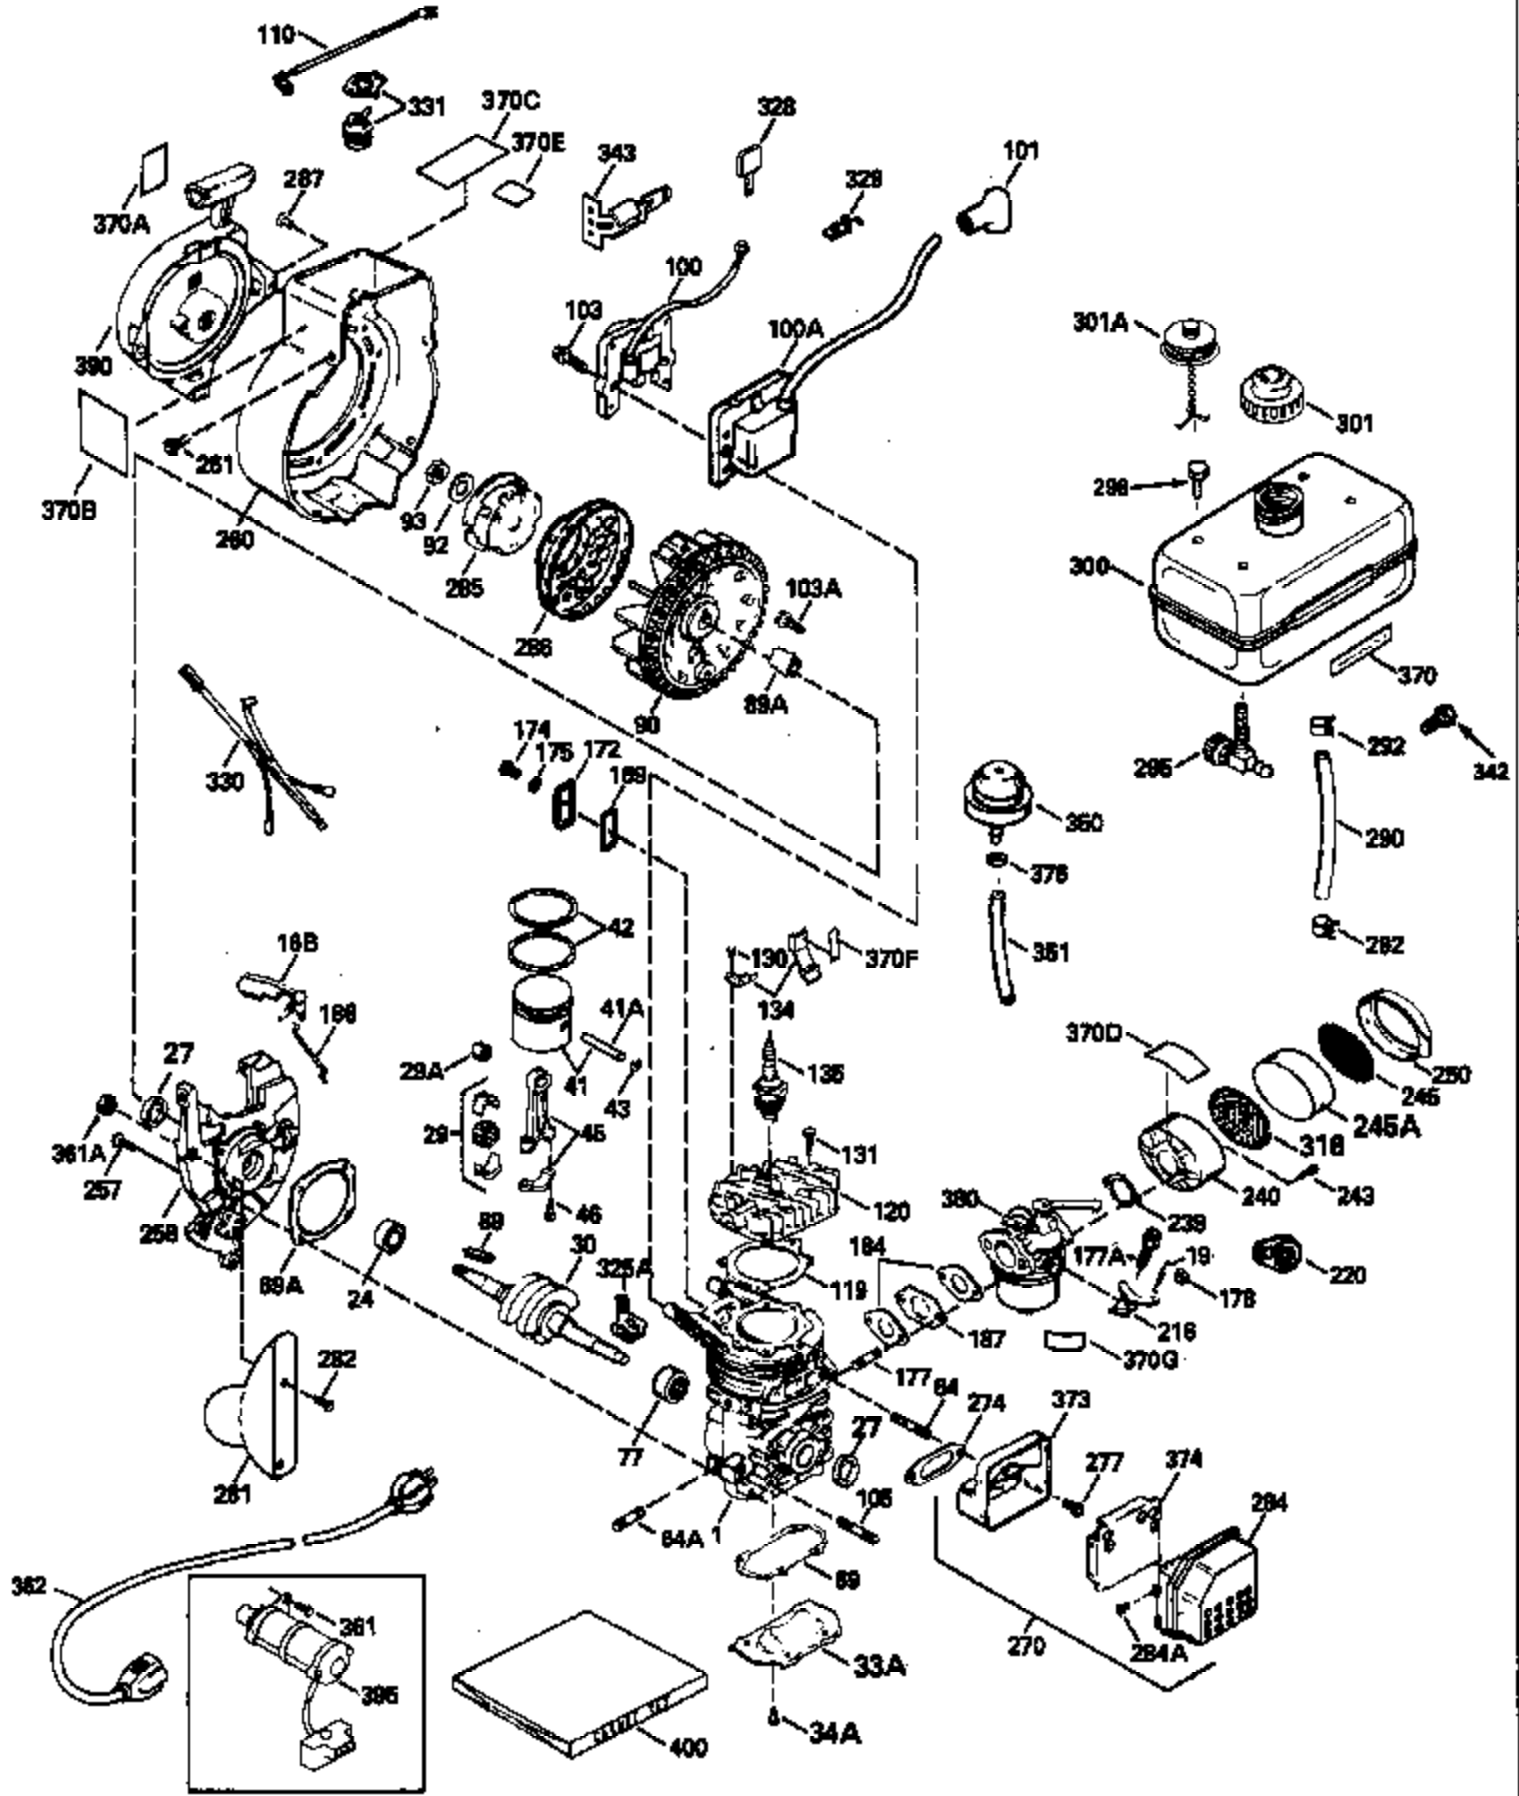

ILLUSTRATION SHOWS TYPICAL PARTS ONLY. ORDER BY PART NUMBER. PARTS NOT LISTED ARE SUPPLIED BY OEM.

Ref #	Part Number	Qty	Description
	1		Cylinder (Order s/b if replacement is req.)
16B	490291A		Air Vane
19	570646		Extension Spring
24	530110		Ball Bearing
27	510319		Oil Seal
29	530150		Needle Bearing & Liner Set (37 needle s)
29A	530104A		Cartridge Bearing
30	290607		Crankshaft
33A	570644		Cover Plate
34A	650579		Screw, Torx T-25, 10-24 x 1/2"
41	310283A		Piston & Pin Assy. (Incl. 43)
42	310190		Ring Set
43	310167		Piston Pin Retaining Ring
45	310235B		Connecting Rod Assy. (Incl. 29, 29A & 46)
46	650633		Connecting Rod Bolt
64	650883		Stud, 1/4-20 x 1-1/8"
69	510323A		* Cover Plate Gasket
69A	510292A		* Cylinder Cover Gasket
77	530105		Cartridge Bearing
89A	611032		Adapter Sleeve
90	611112		Flywheel
92	650815		Belleville Washer
93	650390		Flywheel Nut
100A	34443A		Solid State Ignition (Incl. 101)
101	610118		Spark Plug Cover
103	650814		Screw, Torx T-15, 10-24 x 1"
105	650796		Stud, 5/16-18 x 1-1/4"
119	510274A		* Cylinder Head Gasket
120	250240B		Cylinder Head
131	650477		Screw, Torx T-30, 1/4-20 x 3/4"
135	611049		Resistor Spark Plug (RCJ-8Y)
169	510325A		* Cover Gasket
172	570647		Compression Release Cover
174	650579		Screw, Torx T-25, 10-24 x 1/2"
175	650838		Washer, No. 10
177A	650959		Screw, 1/4-20 x 1"
184	510326A		* Carburetor Gasket
186	490294		Governor Link
187	570438A		Spacer
216	570645		R.P.M. Adjusting Lever
257	650911		Screw, Torx T-30, 1/4-20 x 5/8"
258	350396		Blower Housing Base (Incl. 27)
260	350397		Blower Housing
261	650737		Screw, 1/4-20 x 1/2"
285	590551		Starter Cup
287			Pop Rivet (3/16" dia.)(Purchase local ly)
330	611131A		Wire Harness
350	570629A		Primer Bulb
351	32180C		Primer Line
390	590537		Rewind Starter (Refer to Division 5, Section C, page 25 or Fiche 27A, Grid G-9 for breakdown)
400	510324B		* Gasket Set (Incl. items marked *)