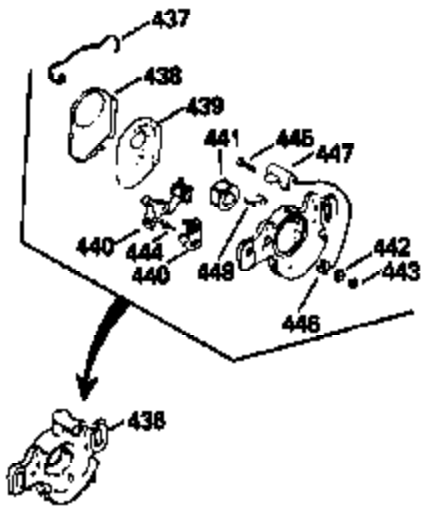

Ref #	Part Number	Qty	Description
	1		Cylinder (Order s/b if replacement is req.)
16B	490291A		Air Vane
19	570646		Extension Spring
24	530110		Ball Bearing
27	510319		Oil Seal
29	530150		Needle Bearing & Liner Set (37 needle s)
29A	530104A		Cartridge Bearing
30	290607		Crankshaft
33A	570644		Cover Plate
34A	650579		Screw, Torx T-25, 10-24 x 1/2"
41	310283A		Piston & Pin Assy. (Incl. 43)
42	310190		Ring Set
43	310167		Piston Pin Retaining Ring
45	310235B		Connecting Rod Assy. (Incl. 29, 29A & 46)
46	650633		Connecting Rod Bolt
64	650883		Stud, 1/4-20 x 1-1/8"
69	510323A		* Cover Plate Gasket
69A	510292A		* Cylinder Cover Gasket
77	530105		Cartridge Bearing
89A	611032		Adapter Sleeve
90	611112		Flywheel
92	650815		Belleville Washer
93	650390		Flywheel Nut
100A	34443A		Solid State Ignition (Incl. 101)
101	610118		Spark Plug Cover
103	650814		Screw, Torx T-15, 10-24 x 1"
105	650796		Stud, 5/16-18 x 1-1/4"
119	510274A		* Cylinder Head Gasket
120	250240B		Cylinder Head
131	650477		Screw, Torx T-30, 1/4-20 x 3/4"
135	611049		Resistor Spark Plug (RCJ-8Y)
169	510325A		* Cover Gasket
172	570647		Compression Release Cover
174	650579		Screw, Torx T-25, 10-24 x 1/2"
175	650838		Washer, No. 10
177A	650959		Screw, 1/4-20 x 1"
184	510326A		* Carburetor Gasket
186	490294		Governor Link
187	570438A		Spacer
216	570645		R.P.M. Adjusting Lever
257	650911		Screw, Torx T-30, 1/4-20 x 5/8"
258	350396		Blower Housing Base (Incl. 27)
260	350397		Blower Housing
261	650737		Screw, 1/4-20 x 1/2"
285	590551		Starter Cup
287			Pop Rivet (3/16" dia.)(Purchase local ly)
330	611131A		Wire Harness
350	570629A		Primer Bulb
351	32180C		Primer Line
390	590537		Rewind Starter (Refer to Division 5, Section C, page 25 or Fiche 27A, Grid G-9 for breakdown)
400	510324B		* Gasket Set (Incl. items marked *)

ILLUSTRATION SHOWS TYPICAL PARTS ONLY. ORDER BY PART NUMBER. PARTS NOT LISTED ARE SUPPLIED BY OEM.