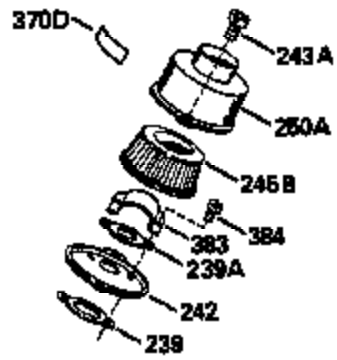

Ref #	Part Number	Qty	Description
	1		Cylinder (Order s/b if replacement is req.)
16B	490291A		Air Vane
19	570646		Extension Spring
24	530110		Ball Bearing
27	510319		Oil Seal
29	530150		Needle Bearing & Liner Set (37 needle s)
29A	530104A		Cartridge Bearing
30	290607		Crankshaft
33A	570644		Cover Plate
34A	650579		Screw, Torx T-25, 10-24 x 1/2"
41	310283A		Piston & Pin Assy. (Incl. 43)
42	310190		Ring Set
43	310167		Piston Pin Retaining Ring
45	310235B		Connecting Rod Assy. (Incl. 29, 29A & 46)
46	650633		Connecting Rod Bolt
64	650883		Stud, 1/4-20 x 1-1/8"
69	510323A		* Cover Plate Gasket
69A	510292A		* Cylinder Cover Gasket
77	530105		Cartridge Bearing
89A	611032		Adapter Sleeve
90	611112		Flywheel
92	650815		Belleville Washer
93	650390		Flywheel Nut
100A	34443A		Solid State Ignition (Incl. 101)
101	610118		Spark Plug Cover
103	650814		Screw, Torx T-15, 10-24 x 1"
105	650796		Stud, 5/16-18 x 1-1/4"
119	510274A		* Cylinder Head Gasket
120	250240B		Cylinder Head
131	650477		Screw, Torx T-30, 1/4-20 x 3/4"
135	611049		Resistor Spark Plug (RCJ-8Y)
169	510325A		* Cover Gasket
172	570647		Compression Release Cover
174	650579		Screw, Torx T-25, 10-24 x 1/2"
175	650838		Washer, No. 10
177A	650959		Screw, 1/4-20 x 1"
184	510326A		* Carburetor Gasket
186	490294		Governor Link
187	570438A		Spacer
216	570645		R.P.M. Adjusting Lever
257	650911		Screw, Torx T-30, 1/4-20 x 5/8"
258	350396		Blower Housing Base (Incl. 27)
260	350397		Blower Housing
261	650737		Screw, 1/4-20 x 1/2"
285	590551		Starter Cup
287			Pop Rivet (3/16" dia.)(Purchase local ly)
330	611131A		Wire Harness
350	570629A		Primer Bulb
351	32180C		Primer Line
390	590537		Rewind Starter (Refer to Division 5, Section C, page 25 or Fiche 27A, Grid G-9 for breakdown)
400	510324B		* Gasket Set (Incl. items marked *)

ILLUSTRATION SHOWS TYPICAL PARTS ONLY. ORDER BY PART NUMBER. PARTS NOT LISTED ARE SUPPLIED BY OEM.