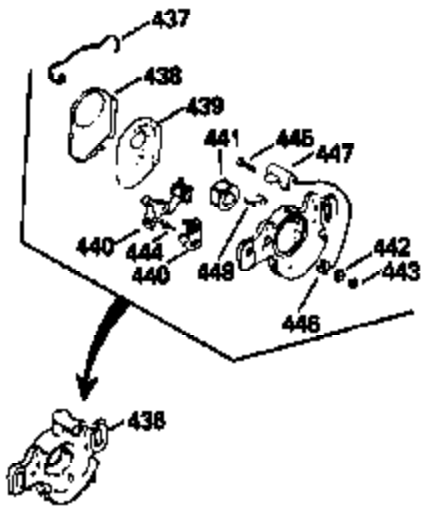

Ref #	Part Number	Qty	Description
	1		Cylinder (Order s/b if replacement is req.)
16B	490291A		Air Vane
19	570646		Extension Spring
24	530110		Ball Bearing
27	510319		Oil Seal
29	530150		Needle Bearing & Liner Set (37 needle s)
29A	530104A		Cartridge Bearing
30	290607		Crankshaft
33A	570644		Cover Plate
34A	650579		Screw, Torx T-25, 10-24 x 1/2"
41	310283A		Piston & Pin Assy. (Incl. 43)
42	310190		Ring Set
43	310167		Piston Pin Retaining Ring
45	310235B		Connecting Rod Assy. (Incl. 29, 29A & 46)
46	650633		Connecting Rod Bolt
64	650883		Stud, 1/4-20 x 1-1/8"
69	510323A		* Cover Plate Gasket
69A	510292A		* Cylinder Cover Gasket
77	530105		Cartridge Bearing
89A	611032		Adapter Sleeve
90	611050		Flywheel
92	650815		Belleville Washer
93	650390		Flywheel Nut
100A	34443A		Solid State Ignition (Incl. 101)
101	610118		Spark Plug Cover
103	650814		Screw, Torx T-15, 10-24 x 1"
105	650796		Stud, 5/16-18 x 1-1/4"
119	510274A		* Cylinder Head Gasket
120	250240B		Cylinder Head
131	650477		Screw, Torx T-30, 1/4-20 x 3/4"
135	611049		Resistor Spark Plug (RCJ-8Y)
169	510325A		* Cover Gasket
172	570647		Compression Release Cover
174	650579		Screw, Torx T-25, 10-24 x 1/2"
175	650838		Washer, No. 10
177A	650959		Screw, 1/4-20 x 1"
184	510326A		* Carburetor Gasket
186	490294		Governor Link
187	570438A		Spacer
216	570645		R.P.M. Adjusting Lever
257	650911		Screw, Torx T-30, 1/4-20 x 5/8"
258	350421		Blower Housing Base (Incl. 27)
260	350399		Blower Housing
261	650737		Screw, 1/4-20 x 1/2"
285	590551		Starter Cup
287			Pop Rivet (3/16" dia.)(Purchase local ly)
330	611131A		Wire Harness
350	570629A		Primer Bulb
351	32180C		Primer Line
390	590537		Rewind Starter (Refer to Division 5, Section C, page 25 or Fiche 27A, Grid G-9 for breakdown)
400	510324B		* Gasket Set (Incl. items marked *)

ILLUSTRATION SHOWS TYPICAL PARTS ONLY. ORDER BY PART NUMBER. PARTS NOT LISTED ARE SUPPLIED BY OEM.