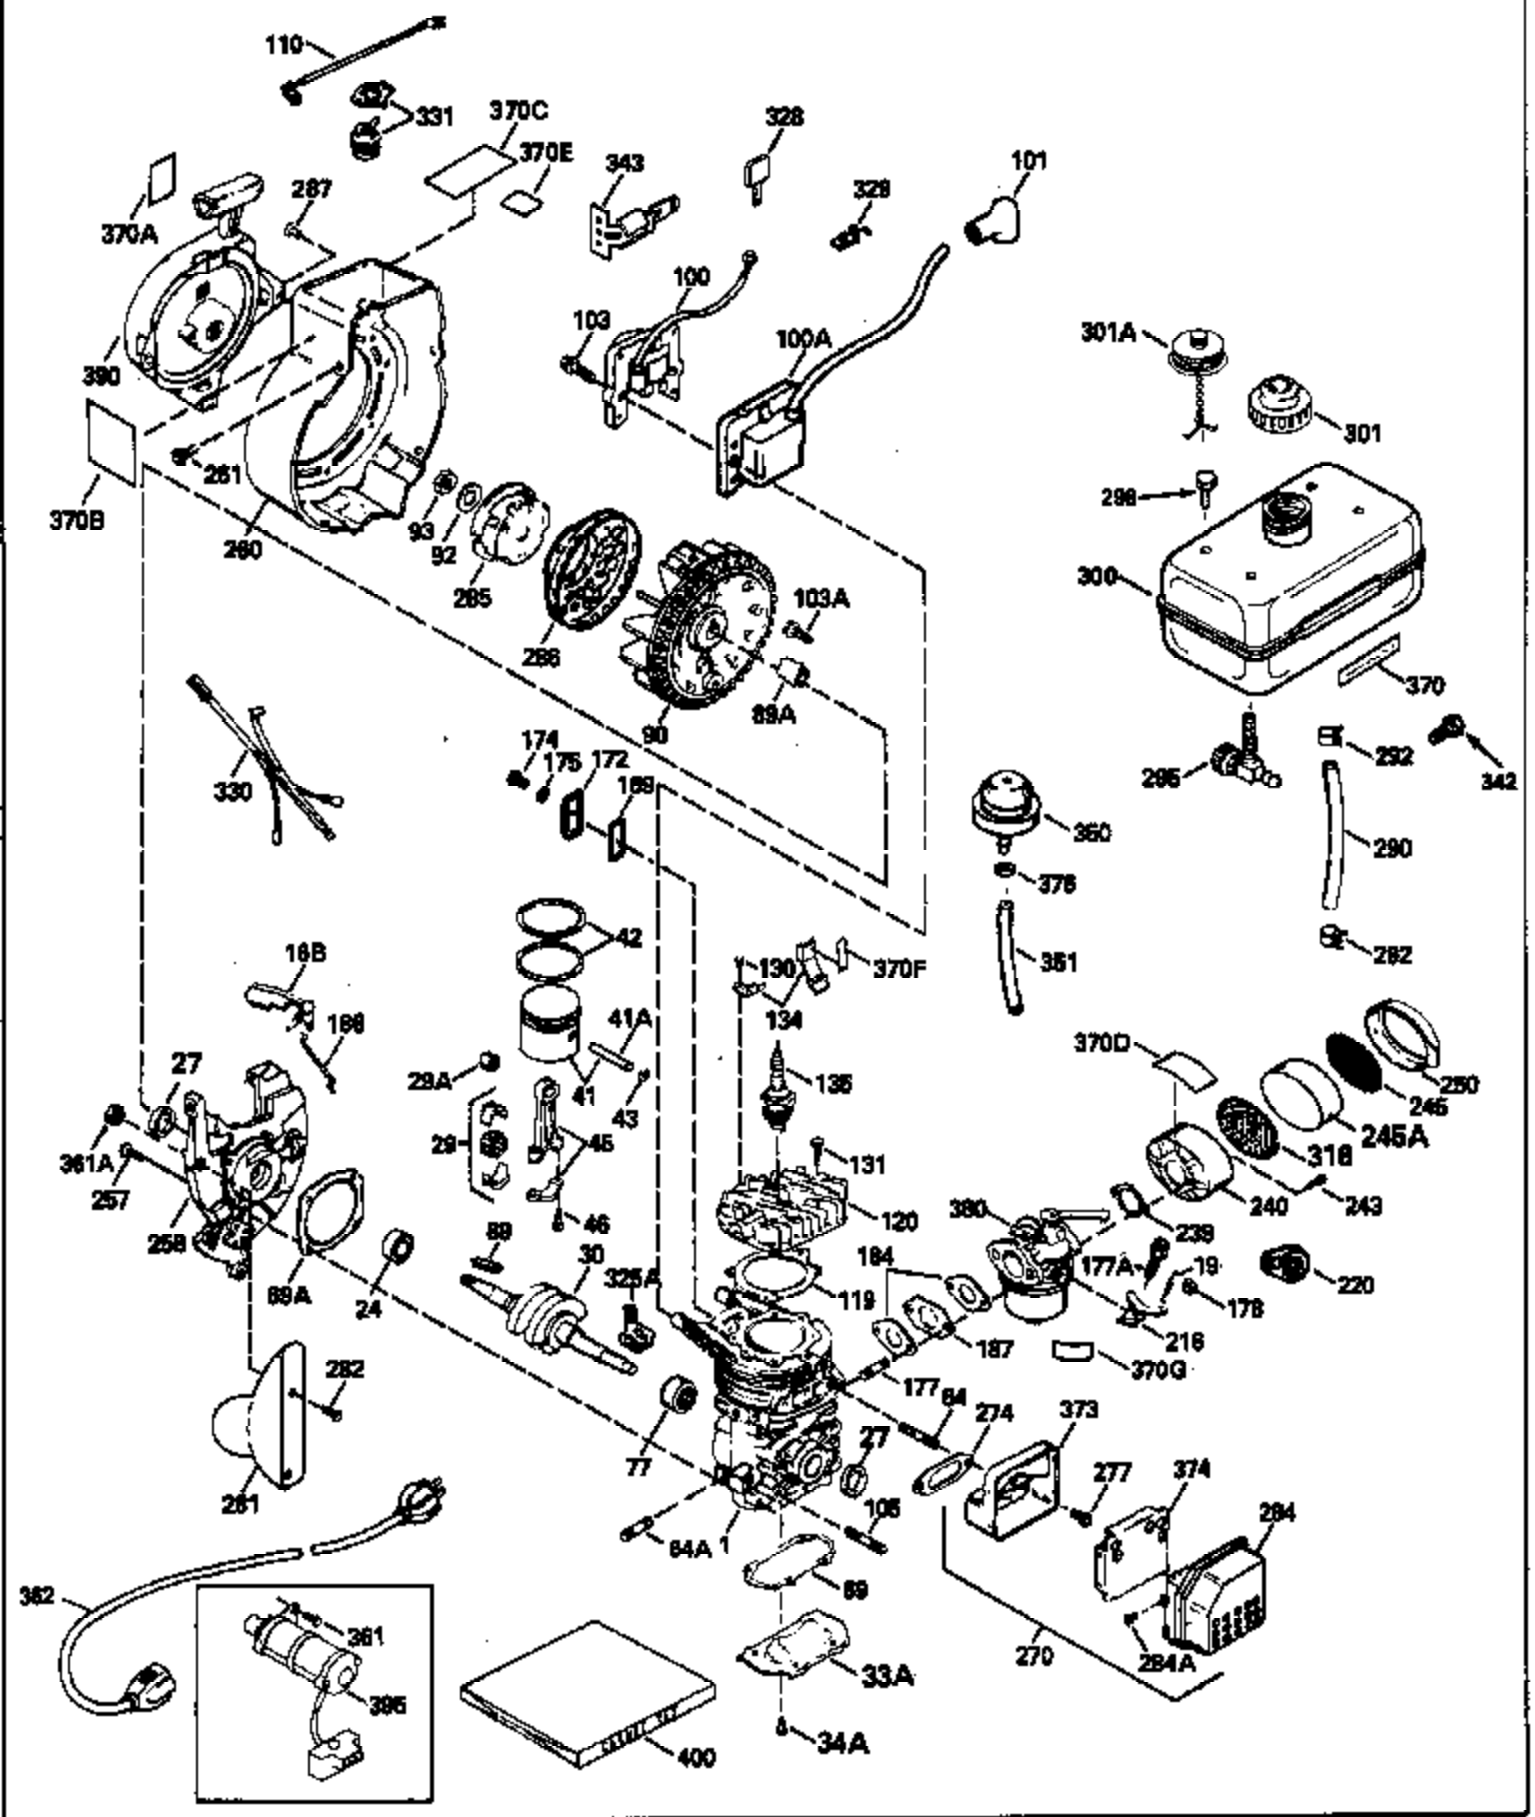

ILLUSTRATION SHOWS TYPICAL PARTS ONLY. ORDER BY PART NUMBER. PARTS NOT LISTED ARE SUPPLIED BY OEM.

Ref #	Part Number	Qty	Description
	1		Cylinder (Order s/b if replacement is req.)
16B	490291A		Air Vane
19	570646		Extension Spring
24	530110		Ball Bearing
27	510319		Oil Seal
29	530150		Needle Bearing & Liner Set (37 needle s)
29A	530104A		Cartridge Bearing
30	290607		Crankshaft
33A	570644		Cover Plate
34A	650579		Screw, Torx T-25, 10-24 x 1/2"
41	310283A		Piston & Pin Assy. (Incl. 43)
42	310190		Ring Set
43	310167		Piston Pin Retaining Ring
45	310235B		Connecting Rod Assy. (Incl. 29, 29A & 46)
46	650633		Connecting Rod Bolt
64	650883		Stud, 1/4-20 x 1-1/8"
69	510323A		* Cover Plate Gasket
69A	510292A		* Cylinder Cover Gasket
77	530105		Cartridge Bearing
89A	611032		Adapter Sleeve
90	611050		Flywheel
92	650815		Belleville Washer
93	650390		Flywheel Nut
100A	34443A		Solid State Ignition (Incl. 101)
101	610118		Spark Plug Cover
103	650814		Screw, Torx T-15, 10-24 x 1"
105	650796		Stud, 5/16-18 x 1-1/4"
119	510274A		* Cylinder Head Gasket
120	250240B		Cylinder Head
131	650477		Screw, Torx T-30, 1/4-20 x 3/4"
135	611049		Resistor Spark Plug (RCJ-8Y)
169	510325A		* Cover Gasket
172	570647		Compression Release Cover
174	650579		Screw, Torx T-25, 10-24 x 1/2"
175	650838		Washer, No. 10
177A	650959		Screw, 1/4-20 x 1"
184	510326A		* Carburetor Gasket
186	490294		Governor Link
187	570438A		Spacer
216	570645		R.P.M. Adjusting Lever
257	650911		Screw, Torx T-30, 1/4-20 x 5/8"
258	350421		Blower Housing Base (Incl. 27)
260	350399		Blower Housing
261	650737		Screw, 1/4-20 x 1/2"
285	590551		Starter Cup
287			Pop Rivet (3/16" dia.)(Purchase local ly)
330	611131A		Wire Harness
350	570629A		Primer Bulb
351	32180C		Primer Line
390	590537		Rewind Starter (Refer to Division 5, Section C, page 25 or Fiche 27A, Grid G-9 for breakdown)
400	510324B		* Gasket Set (Incl. items marked *)