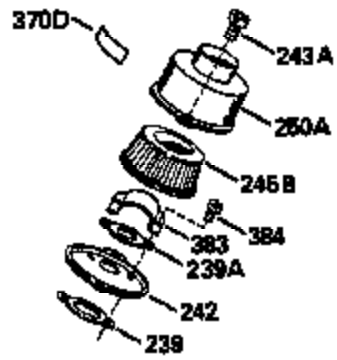

Ref #	Part Number	Qty	Description
	1		Cylinder (Order s/b if replacement is req.)
16B	490291A		Air Vane
19	570646		Extension Spring
24	530110		Ball Bearing
27	510319		Oil Seal
29	530150		Needle Bearing & Liner Set (37 needle s)
29A	530104A		Cartridge Bearing
30	290607		Crankshaft
33A	570644		Cover Plate
34A	650579		Screw, Torx T-25, 10-24 x 1/2"
41	310283A		Piston & Pin Assy. (Incl. 43)
42	310190		Ring Set
43	310167		Piston Pin Retaining Ring
45	310235B		Connecting Rod Assy. (Incl. 29, 29A & 46)
46	650633		Connecting Rod Bolt
64	650883		Stud, 1/4-20 x 1-1/8"
69	510323A		* Cover Plate Gasket
69A	510292A		* Cylinder Cover Gasket
77	530105		Cartridge Bearing
89A	611032		Adapter Sleeve
90	611050		Flywheel
92	650815		Belleville Washer
93	650390		Flywheel Nut
100A	34443A		Solid State Ignition (Incl. 101)
101	610118		Spark Plug Cover
103	650814		Screw, Torx T-15, 10-24 x 1"
105	650796		Stud, 5/16-18 x 1-1/4"
119	510274A		* Cylinder Head Gasket
120	250240B		Cylinder Head
131	650477		Screw, Torx T-30, 1/4-20 x 3/4"
135	611049		Resistor Spark Plug (RCJ-8Y)
169	510325A		* Cover Gasket
172	570647		Compression Release Cover
174	650579		Screw, Torx T-25, 10-24 x 1/2"
175	650838		Washer, No. 10
177A	650959		Screw, 1/4-20 x 1"
184	510326A		* Carburetor Gasket
186	490294		Governor Link
187	570438A		Spacer
216	570645		R.P.M. Adjusting Lever
257	650911		Screw, Torx T-30, 1/4-20 x 5/8"
258	350421		Blower Housing Base (Incl. 27)
260	350399		Blower Housing
261	650737		Screw, 1/4-20 x 1/2"
285	590551		Starter Cup
287			Pop Rivet (3/16" dia.)(Purchase local ly)
330	611131A		Wire Harness
350	570629A		Primer Bulb
351	32180C		Primer Line
390	590537		Rewind Starter (Refer to Division 5, Section C, page 25 or Fiche 27A, Grid G-9 for breakdown)
400	510324B		* Gasket Set (Incl. items marked *)

ILLUSTRATION SHOWS TYPICAL PARTS ONLY. ORDER BY PART NUMBER. PARTS NOT LISTED ARE SUPPLIED BY OEM.