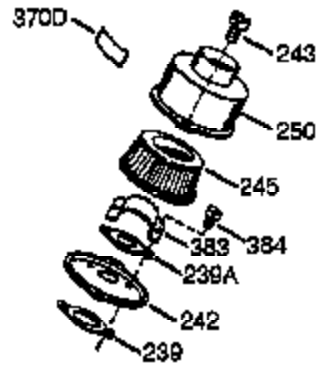

Ref #	Part Number	Qty	Description
239	35815	1	Air Cleaner Gasket
383	570434	1	Spit Cup
384	650229	2	Screw, Torx T-25, 10-32 x 3/8"
420	730227A	1	2-Cycle Oil (8 oz.)
