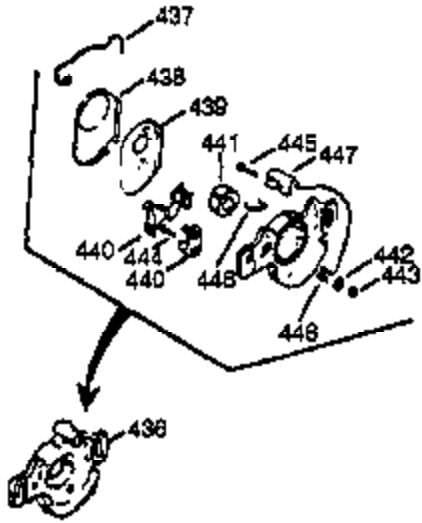

Ref #	Part Number	Qty	Description
239	35815	1	Air Cleaner Gasket
383	570434	1	Spit Cup
384	650229	2	Screw, Torx T-25, 10-32 x 3/8"
420	730227A	1	2-Cycle Oil (8 oz.)
