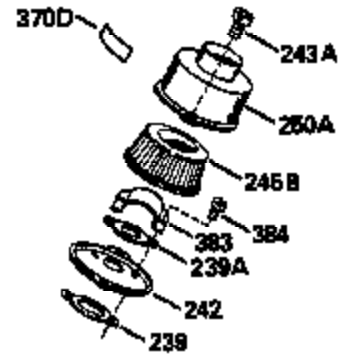

ILLUSTRATION SHOWS TYPICAL PARTS ONLY. ORDER BY PART NUMBER. PARTS NOT LISTED ARE SUPPLIED BY OEM.

Ref #	Part Number	Qty	Description
287A	650926		Screw, 8-32 x 21/64"
325	29443		Wire Clip
350	570682		Primer Bulb
390A	590652		Rewind Starter (Refer to Division 5, Section C, page 34 or Fiche 27A, Grid G-10for breakdown)
422	730227A		2-Cycle Oil (8 oz.)