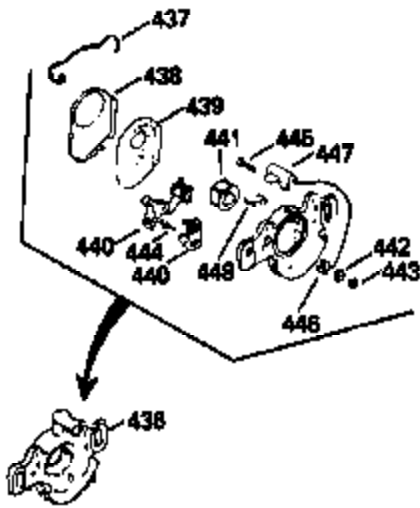

Ref #	Part Number	Qty	Description
	1		Cylinder (Order s/b if replacement is req.)
16B	490291A		Air Vane
19	570646		Extension Spring
24	530110		Ball Bearing
27	510319		Oil Seal
29A	530104A		Cartridge Bearing
29	530150		Needle Bearing & Liner Set (37 needle s)
30	290609		Crankshaft
33A	570644		Cover Plate
34A	650579		Screw, Torx T-25, 10-24 x 1/2"
41	310283A		Piston & Pin Assy. (Incl. 43)
42	310190		Ring Set
43	310167		Piston Pin Retaining Ring
45	310235B		Connecting Rod Assy. (Incl. 29, 29A & 46)
46	650633		Connecting Rod Bolt
69	510323A		* Cover Plate Gasket
69A	510292A		* Cylinder Cover Gasket
77	530105		Cartridge Bearing
89A	611032		Adapter Sleeve
90	611066		Flywheel
92	650815		Belleville Washer
93	650390		Flywheel Nut
100A	34443A		Solid State Ignition (Incl. 101)
101	610118		Spark Plug Cover
103	650814		Screw, Torx T-15, 10-24 x 1"
110	611141		Ground Wire
119	510274A		* Cylinder Head Gasket
120	250240B		Cylinder Head
131	650477		Screw, Torx T-30, 1/4-20 x 3/4"
135	611049		Resistor Spark Plug (RCJ-8Y)
169	510325A		* Cover Gasket
172	570708		Compression Release Cover
174	650579		Screw, Torx T-25, 10-24 x 1/2"
175	650838		Washer, No. 10
177A	650959		Screw, 1/4-20 x 1"
184	510326A		* Carburetor Gasket
186	490294		Governor Link
187	570438A		Spacer
216	570645		R.P.M. Adjusting Lever
257	650911		Screw, Torx T-30, 1/4-20 x 5/8"
258	350422		Blower Housing Base (Incl. 27)
260	350440		Blower Housing
261	650737		Screw, 1/4-20 x 1/2"
274	510207A		* Exhaust Gasket
285	590551		Starter Cup
287			Pop Rivet (3/16" dia.)(Purchase local ly)
301	410240		Fuel Cap
328	35062		Ignition Key
329	610973		Terminal
343	35079		Key Switch Bracket
350	570682		Primer Bulb
351			Primer Line (Order from OEM)
370C	35977		Caution Decal
380	632410		Carburetor (Incl. 184) (Refer to Division 5, Section A, page A1-38 or Fiche 27A, Grid F-3 for breakdown)
400	510324B		* Gasket Set (Incl. items marked *)

ILLUSTRATION SHOWS TYPICAL PARTS ONLY. ORDER BY PART NUMBER. PARTS NOT LISTED ARE SUPPLIED BY OEM.