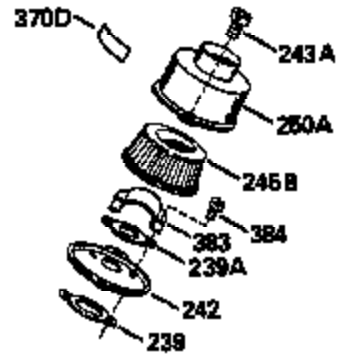

Ref #	Part Number	Qty	Description
	1		Cylinder (Order s/b if replacement is req.)
16B	490291A		Air Vane
19	570646		Extension Spring
24	530110		Ball Bearing
27	510319		Oil Seal
29A	530104A		Cartridge Bearing
29	530150		Needle Bearing & Liner Set (37 needle s)
30	290609		Crankshaft
33A	570644		Cover Plate
34A	650579		Screw, Torx T-25, 10-24 x 1/2"
41	310283A		Piston & Pin Assy. (Incl. 43)
42	310190		Ring Set
43	310167		Piston Pin Retaining Ring
45	310235B		Connecting Rod Assy. (Incl. 29, 29A & 46)
46	650633		Connecting Rod Bolt
69	510323A		* Cover Plate Gasket
69A	510292A		* Cylinder Cover Gasket
77	530105		Cartridge Bearing
89A	611032		Adapter Sleeve
90	611066		Flywheel
92	650815		Belleville Washer
93	650390		Flywheel Nut
100A	34443A		Solid State Ignition (Incl. 101)
101	610118		Spark Plug Cover
103	650814		Screw, Torx T-15, 10-24 x 1"
110	611141		Ground Wire
119	510274A		* Cylinder Head Gasket
120	250240B		Cylinder Head
131	650477		Screw, Torx T-30, 1/4-20 x 3/4"
135	611049		Resistor Spark Plug (RCJ-8Y)
169	510325A		* Cover Gasket
172	570708		Compression Release Cover
174	650579		Screw, Torx T-25, 10-24 x 1/2"
175	650838		Washer, No. 10
177A	650959		Screw, 1/4-20 x 1"
184	510326A		* Carburetor Gasket
186	490294		Governor Link
187	570438A		Spacer
216	570645		R.P.M. Adjusting Lever
257	650911		Screw, Torx T-30, 1/4-20 x 5/8"
258	350422		Blower Housing Base (Incl. 27)
260	350440		Blower Housing
261	650737		Screw, 1/4-20 x 1/2"
274	510207A		* Exhaust Gasket
285	590551		Starter Cup
287			Pop Rivet (3/16" dia.)(Purchase local ly)
301	410240		Fuel Cap
328	35062		Ignition Key
329	610973		Terminal
343	35079		Key Switch Bracket
350	570682		Primer Bulb
351			Primer Line (Order from OEM)
370C	35977		Caution Decal
380	632410		Carburetor (Incl. 184) (Refer to Division 5, Section A, page A1-38 or Fiche 27A, Grid F-3 for breakdown)
400	510324B		* Gasket Set (Incl. items marked *)

ILLUSTRATION SHOWS TYPICAL PARTS ONLY. ORDER BY PART NUMBER. PARTS NOT LISTED ARE SUPPLIED BY OEM.