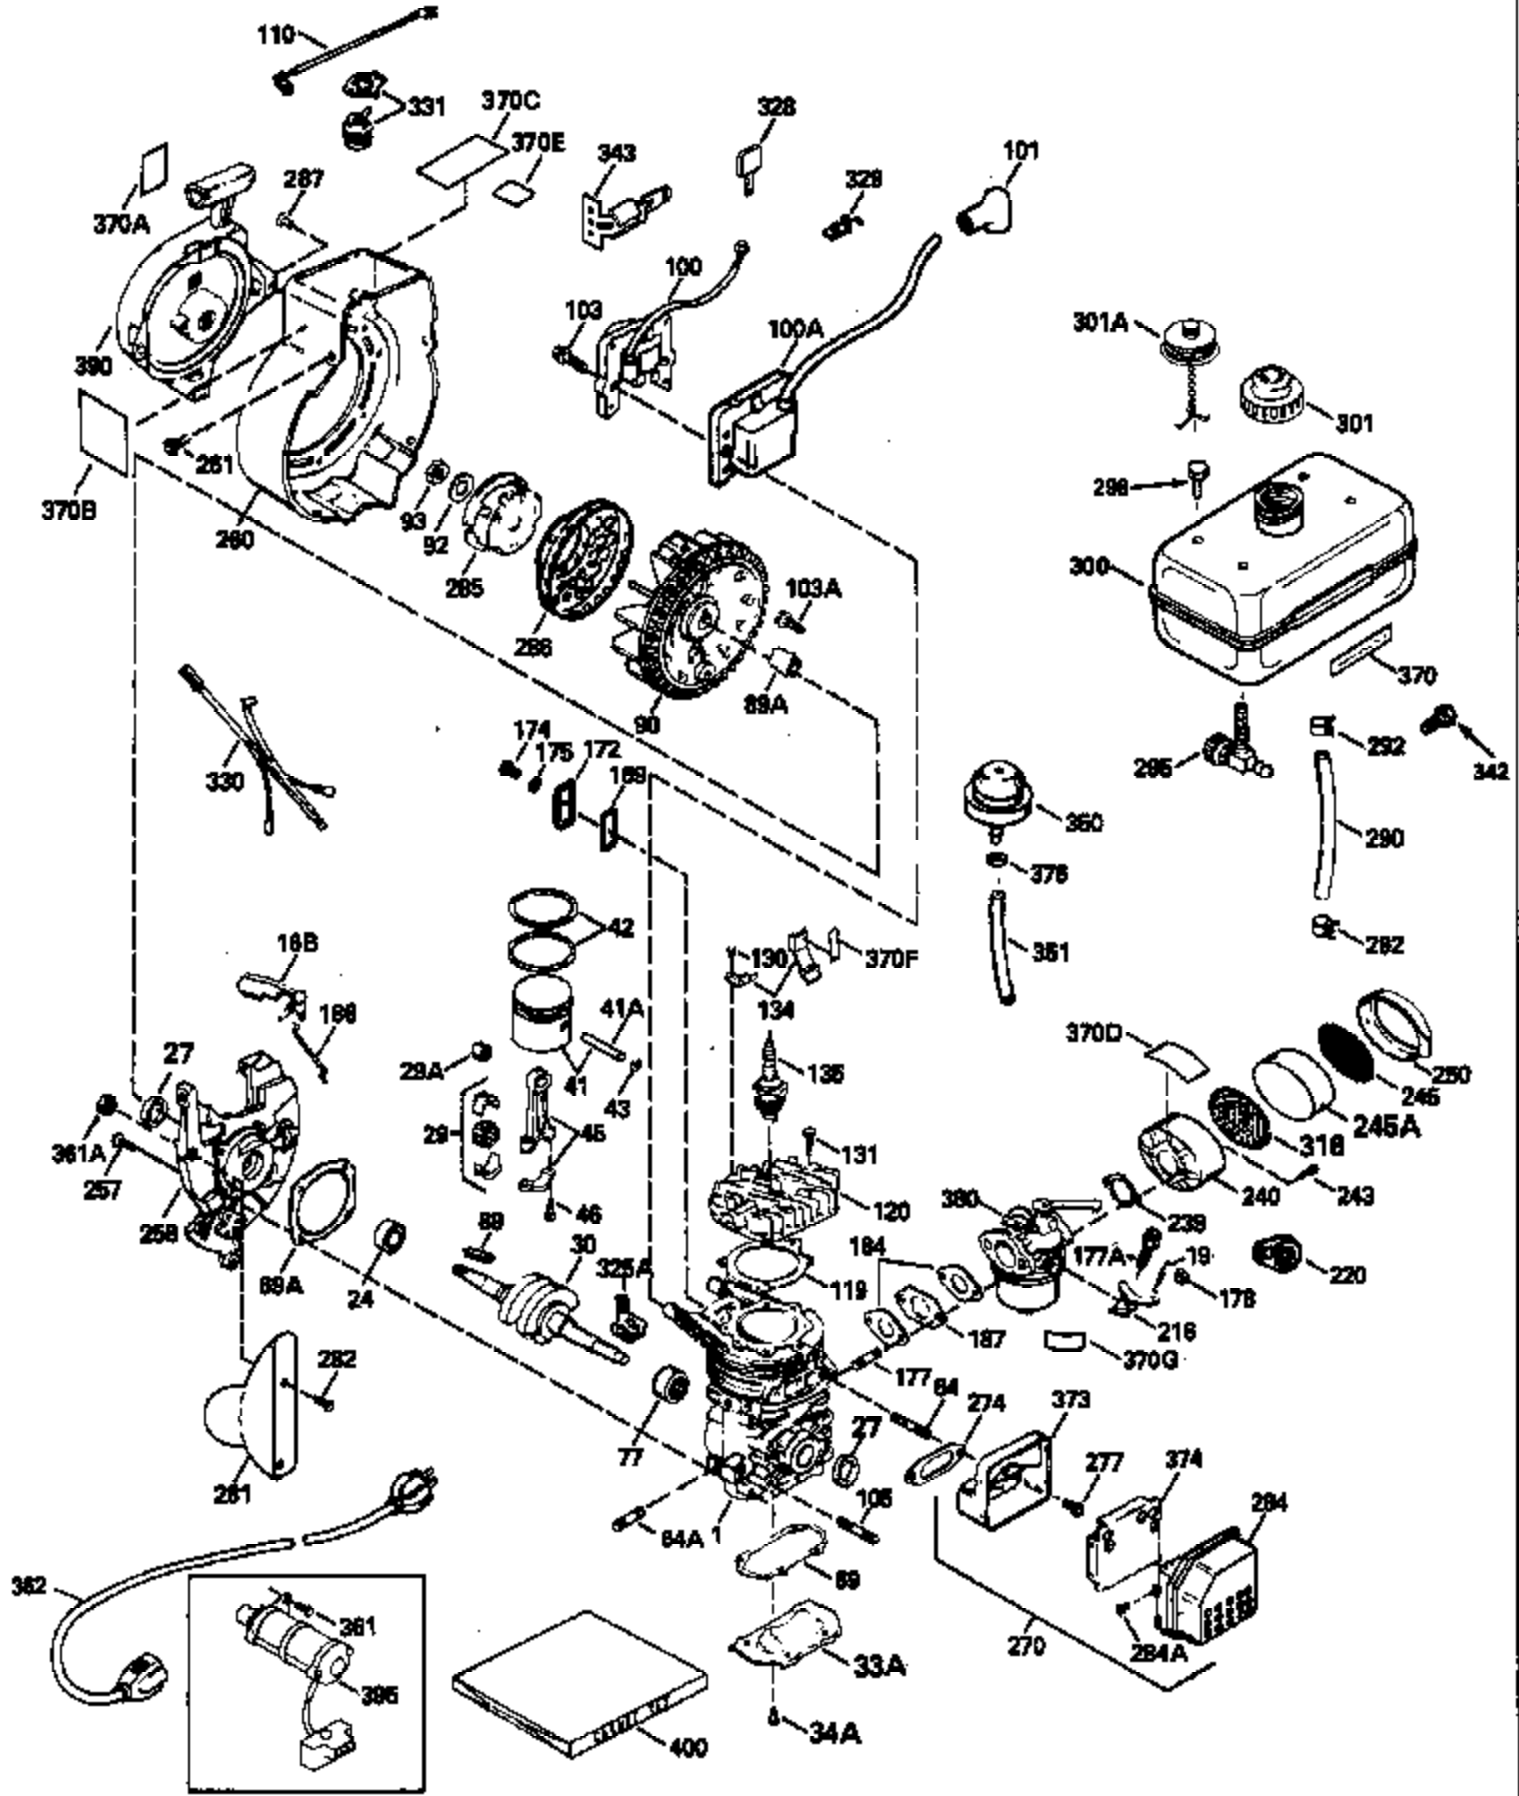

ILLUSTRATION SHOWS TYPICAL PARTS ONLY. ORDER BY PART NUMBER. PARTS NOT LISTED ARE SUPPLIED BY OEM.

Ref #	Part Number	Qty	Description
	1		Cylinder (Order s/b if replacement is req.)
16B	490291A		Air Vane
19	570646		Extension Spring
24	530110		Ball Bearing
27	510319		Oil Seal
29A	530104A		Cartridge Bearing
29	530150		Needle Bearing & Liner Set (37 needle s)
30	290609		Crankshaft
33A	570644		Cover Plate
34A	650579		Screw, Torx T-25, 10-24 x 1/2"
41	310283A		Piston & Pin Assy. (Incl. 43)
42	310190		Ring Set
43	310167		Piston Pin Retaining Ring
45	310235B		Connecting Rod Assy. (Incl. 29, 29A & 46)
46	650633		Connecting Rod Bolt
69	510323A		* Cover Plate Gasket
69A	510292A		* Cylinder Cover Gasket
77	530105		Cartridge Bearing
89A	611032		Adapter Sleeve
90	611066		Flywheel
92	650815		Belleville Washer
93	650390		Flywheel Nut
100A	34443A		Solid State Ignition (Incl. 101)
101	610118		Spark Plug Cover
103	650814		Screw, Torx T-15, 10-24 x 1"
110	611141		Ground Wire
119	510274A		* Cylinder Head Gasket
120	250240B		Cylinder Head
131	650477		Screw, Torx T-30, 1/4-20 x 3/4"
135	611049		Resistor Spark Plug (RCJ-8Y)
169	510325A		* Cover Gasket
172	570708		Compression Release Cover
174	650579		Screw, Torx T-25, 10-24 x 1/2"
175	650838		Washer, No. 10
177A	650959		Screw, 1/4-20 x 1"
184	510326A		* Carburetor Gasket
186	490294		Governor Link
187	570438A		Spacer
216	570645		R.P.M. Adjusting Lever
257	650911		Screw, Torx T-30, 1/4-20 x 5/8"
258	350422		Blower Housing Base (Incl. 27)
260	350440		Blower Housing
261	650737		Screw, 1/4-20 x 1/2"
274	510207A		* Exhaust Gasket
285	590551		Starter Cup
287			Pop Rivet (3/16" dia.)(Purchase local ly)
301	410240		Fuel Cap
328	35062		Ignition Key
329	610973		Terminal
343	35079		Key Switch Bracket
350	570682		Primer Bulb
351			Primer Line (Order from OEM)
370C	35977		Caution Decal
380	632410		Carburetor (Incl. 184) (Refer to Division 5, Section A, page A1-38 or Fiche 27A, Grid F-3 for breakdown)
400	510324B		* Gasket Set (Incl. items marked *)