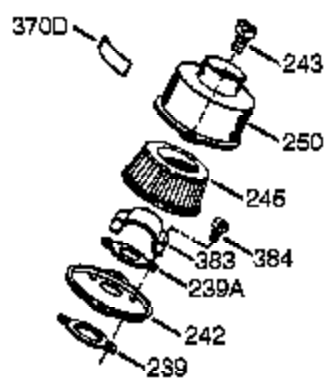

Ref #	Part Number	Qty	Description
239	35815	1	Air Cleaner Gasket
275	390330	1	Muffler (Incl. 274 & 277)
383	570434	1	Spit Cup
384	650431	2	Screw, Torx T-25, 10-32 x 5/8"
420	730227A	1	2-Cycle Oil (8 oz.)