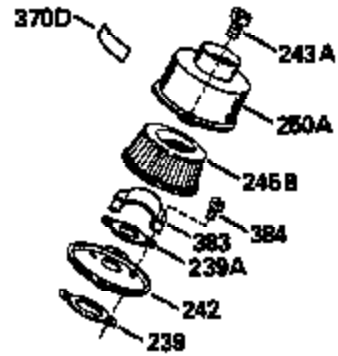

ILLUSTRATION SHOWS TYPICAL PARTS ONLY. ORDER BY PART NUMBER. PARTS NOT LISTED ARE SUPPLIED BY OEM.

Ref #	Part Number	Qty	Description
325	29443		Wire Clip
350	570629A		Primer Bulb
422	730227A		2-Cycle Oil (8 oz.)