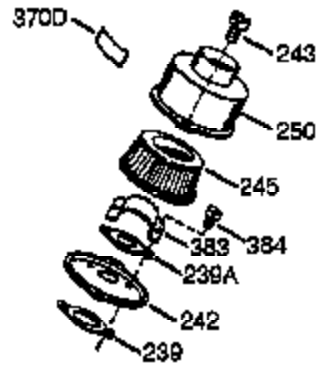

Ref #	Part Number	Qty	Description
	1 xxxxx	1	Cylinder (Order S/B if replacement is needed)
16B	490291A	1	Air Vane
19	570707	1	Extension Spring
24	530110	1	Ball Bearing
29A	530104A	1	Cartridge Bearing
29	530150	1	Needle Bearing & Liner Set (37 Needle s)
30	290607	1	Crankshaft
33A	570644	1	Cover Plate
34A	650579	4	Screw, Torx T-25, 10-24 x 1/2"
41	310283A	1	Piston & Pin Ass'y. (Incl. 43)
42	310190	2	Ring Set
43	310167	2	Piston Pin Retaining Ring
45	310235B	1	Connecting Rod Ass'y. (Incl. 29, 29A, & 46)
46	650633	4	Connecting Rod Bolt
69	510292A	1	* Cylinder Cover Gasket
69A	510323A	1	* Cover Plate Gasket
75	510319	2	Oil Seal
77	530105	1	Cartridge Bearing
89A	611032	1	Adapter Sleeve
90	611066	1	Flywheel
92	650815	1	Belleville Washer
93	650390	1	Flywheel Nut
100	34443A	1	Solid State Ignition (Incl. 101)
101	610118	1	Spark Plug Cover
103	650814	2	Screw, Torx T-15, 10-24 x 1"
110	611129	1	Ground Wire
119	510274A	1	* Cylinder Head Gasket
120	250240B	1	Cylinder Head
131	650477	5	Screw, Torx T-30, 1/4-20 x 3/4"
135	611049	1	Resistor Spark Plug (RCJ8Y)
163	650838	1	Washer
169	510325A	1	* Compression Release Gasket
172A	570708	1	Compression Release Cover
174	650579	1	Screw, Torx T-25, 10-24 x 1/2"
177	650959	2	Screw, 5/32 Allen, 1/4-20 x 1"
184	510326A	2	* Carburetor Gasket
186	490322	1	Governor Link
187	570438A	1	Spacer
216	570645	1	R.P.M. Adjusting Lever
257	650911	4	Screw, Torx T-30, 1/4-20 x 5/8"
258	350422	1	Blower Housing Base (Incl. 75)
260	350437	1	Blower Housing
261	650737	4	Screw, 1/4-20 x 1/2"
274	510207A	1	* Exhaust Gasket
277	650869	2	Screw, 1/4-20 x 2-3/4"
285	590551	1	Starter Cup
287	650926	3	Screw, 8-32 x 21/64"
325	29443	1	Wire Clip
370	36261	1	Lubrication Decal
380	632396A	1	Carburetor (Incl. 184)
390	590652	1	Rewind Starter
400	510324B	1	* Gasket Set (Incl. items marked PK i n notes) Incl. (1) each of part #'s 510207A, 510274A, 510292A, 510323A, 510325A, 510326A, 510346A, and (2) of part # 510110A