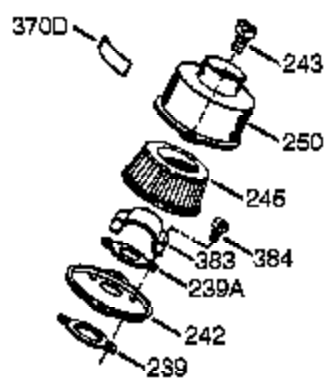

Ref #	Part Number	Qty	Description
	1 0	1	Cylinder (Order S/B if replacement is needed)
16B	490291A	1	Air Vane
19	570707	1	Extension Spring
24	530110	1	Ball Bearing
29A	530104A	1	Cartridge Bearing
29	530150	1	Needle Bearing & Liner Set (37 Needle s)
30	290607	1	Crankshaft
33A	570644	1	Cover Plate
34A	650579	4	Screw, Torx T-25, 10-24 x 1/2"
41	310283A	1	Piston & Pin Ass'y. (Incl. 43)
42	310289	2	Ring Set
43	310167	2	Piston Pin Retaining Ring
45	310235B	1	Connecting Rod Ass'y. (Incl. 29, 29A, & 46)
46	650633	4	Connecting Rod Bolt
69	510292A	1	* Cylinder Cover Gasket
69A	510323A	1	* Cover Plate Gasket
75	510319	2	Oil Seal
77	530105	1	Cartridge Bearing
89A	611032	1	Adapter Sleeve
90	611066	1	Flywheel
92	650815	1	Belleville Washer
93	650390	1	Flywheel Nut
100	34443B	1	Solid State Ignition (Incl. 101)
101	610118	1	Spark Plug Cover
103	651007	2	Screw, Torx T-15, 10-24 x 15/16"
110	611129	1	Ground Wire
119	510274A	1	* Cylinder Head Gasket
120	250240B	1	Cylinder Head
131	650477	5	Screw, Torx T-30, 1/4-20 x 3/4"
135	611049	1	Resistor Spark Plug (RCJ8Y)
163	650838	1	Washer
169	510325A	1	* Compression Release Gasket
172A	570708	1	Compression Release Cover
174	650579	1	Screw, Torx T-25, 10-24 x 1/2"
177	650959	2	Screw, 5/32 Allen, 1/4-20 x 1"
184	510326A	2	* Carburetor Gasket
186	490322	1	Governor Link
187	570438A	1	Spacer
216	570645	1	R.P.M. Adjusting Lever
257	650911	4	Screw, Torx T-30, 1/4-20 x 5/8"
258	350422	1	Blower Housing Base (Incl. 75)
260	350437	1	Blower Housing
261	650737	4	Screw, 1/4-20 x 1/2"
274	510207A	1	* Exhaust Gasket
277	650869	2	Screw, 1/4-20 x 2-3/4"
285	590551A	1	Starter Cup
287	650926	3	Screw, 8-32 x 21/64"
325	29443	1	Wire Clip
370A	36261	1	Lubrication Decal
370K	36695	1	Starter Decal
380	640097	1	Carburetor (Incl. 184)
390	590743	1	Rewind Starter
400	510324B	1	* Gasket Set (Incl. items marked PK i n notes) Incl. (1) each of part #'s 510207A, 510274A, 510292A, 510323A, 510325A, 510326A, 510346A, and (2) of part # 510110A