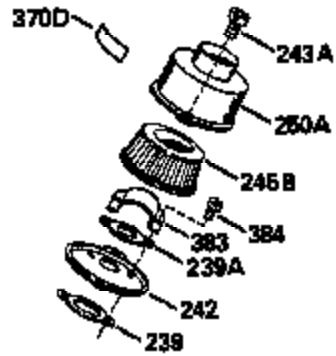

Ref #	Part Number	Qty	Description
380	632410		Carburetor (Incl. 184) (Refer to Division 5, Section A, page A1-38 or Fiche 27A, Grid F-3 for breakdown)
400	510324B		* Gasket Set (Incl. items marked *)

ILLUSTRATION SHOWS TYPICAL PARTS ONLY. ORDER BY PART NUMBER. PARTS NOT LISTED ARE SUPPLIED BY OEM.

Ref #	Part Number	Qty	Description
287A	650926		Screw, 8-32 x 21/64"
325	29443		Wire Clip
390A	590652		Rewind Starter (Refer to Division 5, Section C, page 34 or Fiche 27A, Grid G-10for breakdown)
422	730227A		2-Cycle Oil (8 oz.)