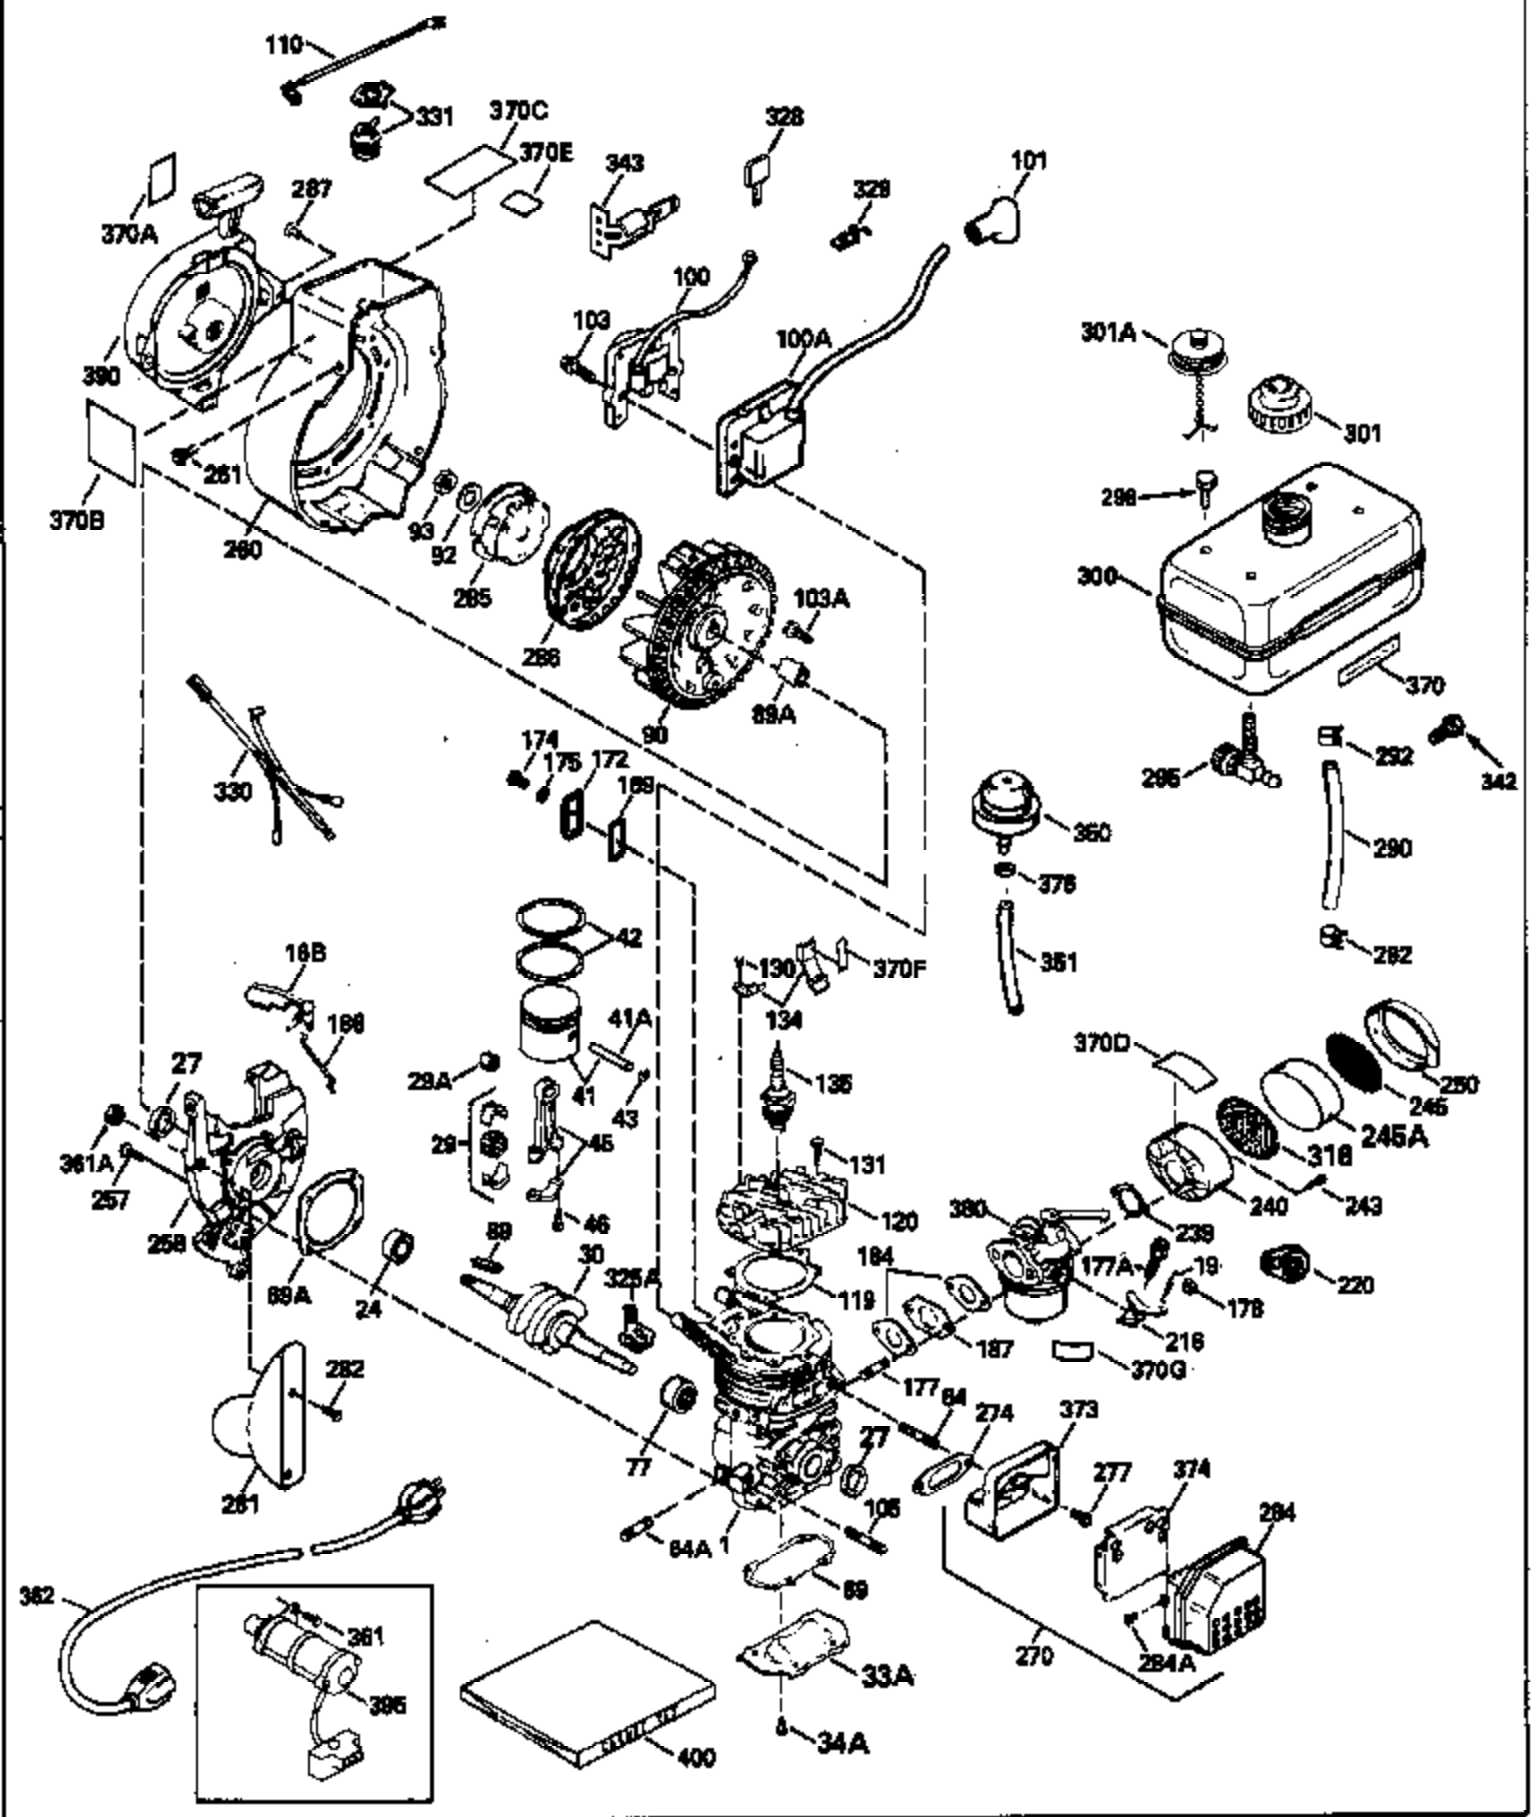

ILLUSTRATION SHOWS TYPICAL PARTS ONLY. ORDER BY PART NUMBER. PARTS NOT LISTED ARE SUPPLIED BY OEM.

Ref #	Part Number	Qty	Description
	1		Cylinder (Order s/b if replacement is req.)
16B	490291A		Air Vane
19	570646		Extension Spring
24	530110		Ball Bearing
27	510319		Oil Seal
29A	530104A		Cartridge Bearing
29	530150		Needle Bearing & Liner Set (37 needle s)
30	290609		Crankshaft
33A	570644		Cover Plate
34A	650579		Screw, Torx T-25, 10-24 x 1/2"
41	310283A		Piston & Pin Assy. (Incl. 43)
42	310190		Ring Set
43	310167		Piston Pin Retaining Ring
45	310235B		Connecting Rod Assy. (Incl. 29, 29A & 46)
46	650633		Connecting Rod Bolt
69	510323A		* Cover Plate Gasket
69A	510292A		* Cylinder Cover Gasket
77	530105		Cartridge Bearing
89A	611032		Adapter Sleeve
90	611066		Flywheel
92	650815		Belleville Washer
93	650390		Flywheel Nut
100A	34443A		Solid State Ignition (Incl. 101)
101	610118		Spark Plug Cover
103	650814		Screw, Torx T-15, 10-24 x 1"
110	611141		Ground Wire
119	510274A		* Cylinder Head Gasket
120	250240B		Cylinder Head
131	650477		Screw, Torx T-30, 1/4-20 x 3/4"
135	611049		Resistor Spark Plug (RCJ-8Y)
169	510325A		* Cover Gasket
172	570647		Compression Release Cover
174	650579		Screw, Torx T-25, 10-24 x 1/2"
175	650838		Washer, No. 10
177A	650959		Screw, 1/4-20 x 1"
184	510326A		* Carburetor Gasket
186	490294		Governor Link
187	570438A		Spacer
216	570645		R.P.M. Adjusting Lever
257	650911		Screw, Torx T-30, 1/4-20 x 5/8"
258	350422		Blower Housing Base (Incl. 27)
260	350440		Blower Housing
261	650737		Screw, 1/4-20 x 1/2"
270	390263B		Muffler Assy.(Incl.277,284,284A,373,3 74) NOTE: Muffler Assembly 390263B has been replaced by the new onepiece muffler, Ref. 275.
274	510207A		* Exhaust Gasket
277	650911		Screw, Torx T-30, 1/4-20 x 5/8"
284A	650578		Screw, 8-18 x 3/8"
284	390267		Muffler Cover NOTE: This muffler cover has been replaced by the new one piecemuffler, Ref. #s 275, 275A or 275B.
285	590551		Starter Cup
287			Pop Rivet (3/16" dia.)(Purchase local ly)
351	32180C		Primer Line
373	390292A		Muffler Base
374	390272		Muffler Baffle