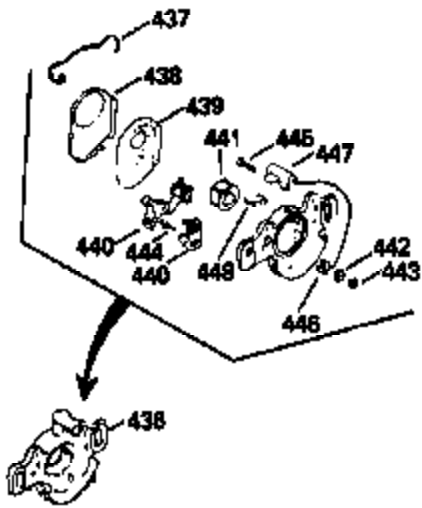

Ref #	Part Number	Qty	Description
380	632410		Carburetor (Incl. 184) (Refer to Division 5, Section A, page A1-38 or Fiche 27A, Grid F-3 for breakdown)
400	510324B		* Gasket Set (Incl. items marked *)

ILLUSTRATION SHOWS TYPICAL PARTS ONLY. ORDER BY PART NUMBER. PARTS NOT LISTED ARE SUPPLIED BY OEM.

Ref #	Part Number	Qty	Description
287A	650926		Screw, 8-32 x 21/64"
325	29443		Wire Clip
390A	590652		Rewind Starter (Refer to Division 5, Section C, page 34 or Fiche 27A, Grid G-10for breakdown)
422	730227A		2-Cycle Oil (8 oz.)