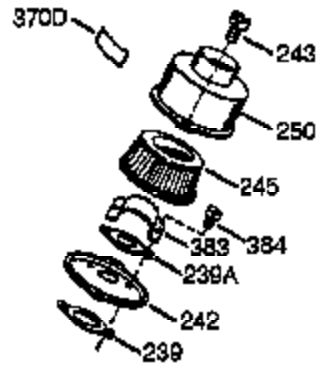

Ref #	Part Number	Qty	Description
	1 xxxxx	1	Cylinder (Order S/B if replacement is needed)
16B	490291A	1	Air Vane
19	570646	1	Extension Spring
24	530110	1	Ball Bearing
29A	530104A	1	Cartridge Bearing
29	530150	1	Needle Bearing & Liner Set (37 Needle s)
30	290609	1	Crankshaft
33A	570644	1	Cover Plate
34A	650579	4	Screw, Torx T-25, 10-24 x 1/2"
41	310283A	1	Piston & Pin Ass'y. (Incl. 43)
42	310190	2	Ring Set
43	310167	2	Piston Pin Retaining Ring
45	310235B	1	Connecting Rod Ass'y. (Incl. 29, 29A, & 46)
46	650633	4	Connecting Rod Bolt
69	510292A	1	* Cylinder Cover Gasket
69A	510323A	1	* Cover Plate Gasket
75	510319	2	Oil Seal
77	530105	1	Cartridge Bearing
89A	611032	1	Adapter Sleeve
90	611066	1	Flywheel
92	650815	1	Belleville Washer
93	650390	1	Flywheel Nut
100	34443A	1	Solid State Ignition
101	610118	1	Spark Plug Cover
103	650814	2	Screw, Torx T-15, 10-24 x 1"
110	611141	1	Ground Wire
119	510274A	1	* Cylinder Head Gasket
120	250240B	1	Cylinder Head
131	650477	5	Screw, Torx T-30, 1/4-20 x 3/4"
135	611049	1	Resistor Spark Plug (RCJ8Y)
163	650838	1	Washer
169	510325A	1	* Compression Release Cover Gasket
172A	570708	1	Compression Release Cover
174	650579	1	Screw, Torx T-25, 10-24 x 1/2"
177	650959	2	Screw, 5/32 Allen, 1/4-20 x 1"
184	510326A	2	* Carburetor Gasket
186	490294	1	Governor Link
187	570438A	1	Spacer
216	570645	1	R.P.M. Adjusting Lever
239	35815	1	Air Cleaner Gasket
257	650911	4	Screw, Torx T-30, 1/4-20 x 5/8"
258	350422	1	Blower Housing Base (Incl. 75)
260	350440	1	Blower Housing
261	650737	4	Screw, 1/4-20 x 1/2"
274	510207A	1	* Exhaust Gasket
277	650869	2	Screw, 1/4-20 x 2-3/4"
285	590551	1	Starter Cup
287	650926	3	Screw, 8-32 x 21/64"
325	29443	1	Wire Clip
351	32180C	1	Primer Line
370	35977	1	Instruction Decal
380	632410	1	Carburetor (Incl. 184)
390	590652	1	Rewind Starter
400	510324B	1	* Gasket Set (Incl. items marked PK i n notes) Incl. (1) each of part #'s 510207A, 510274A, 510292A, 510323A, 510325A, 510326A, 510346, and (2) of part # 510110A