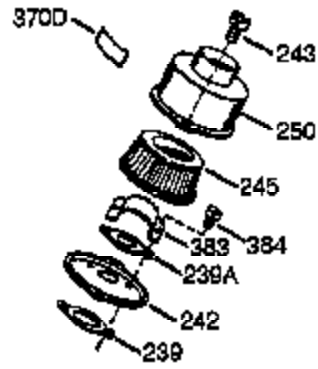

Ref #	Part Number	Qty	Description
	1 xxxxx	1	Cylinder (Order S/B if replacement is needed)
16B	490291A	1	Air Vane
19	570707	1	Extension Spring
24	530110	1	Ball Bearing
29A	530104A	1	Cartridge Bearing
29	530150	1	Needle Bearing & Liner Set (37 Needle s)
30	290609	1	Crankshaft
33A	570644	1	Cover Plate
34A	650579	4	Screw, Torx T-25, 10-24 x 1/2"
41	310283A	1	Piston & Pin Ass'y. (Incl. 43)
42	310190	2	Ring Set
43	310167	2	Piston Pin Retaining Ring
45	310235B	1	Connecting Rod Ass'y. (Incl. 29, 29A, & 46)
46	650633	4	Connecting Rod Bolt
69	510292A	1	* Cylinder Cover Gasket
69A	510323A	1	* Cover Plate Gasket
75	510319	2	Oil Seal
77	530105	1	Cartridge Bearing
89A	611032	1	Adapter Sleeve
90	611066	1	Flywheel
92	650815	1	Belleville Washer
93	650390	1	Flywheel Nut
100	34443A	1	Solid State Ignition (Incl. 101)
101	610118	1	Spark Plug Cover
103	650814	2	Screw, Torx T-15, 10-24 x 1"
110	611141	1	Ground Wire
119	510274A	1	* Cylinder Head Gasket
120	250240B	1	Cylinder Head
131	650477	5	Screw, Torx T-30, 1/4-20 x 3/4"
135	611049	1	Resistor Spark Plug (RCJ8Y)
163	650838	1	Washer
169	510325A	1	* Compression Release Cover Gasket
172A	570708	1	Compression Release Cover
174	650579	1	Screw, Torx T-25, 10-24 x 1/2"
177	650959	2	Screw, 5/32 Allen, 1/4-20 x 1"
184	510326A	2	* Carburetor Gasket
186	490322	1	Governor Link
187	570438A	1	Spacer
216	570645	1	R.P.M. Adjusting Lever
239	35815	1	Air Cleaner Gasket
257	650911	4	Screw, Torx T-30, 1/4-20 x 5/8"
258	350422	1	Blower Housing Base (Incl. 75)
260	350454	1	Blower Housing
261	650737	4	Screw, 1/4-20 x 1/2"
274	510207A	1	* Exhaust Gasket
277	650869	2	Screw, 1/4-20 x 2-3/4"
285	590551	1	Starter Cup
287	650926	3	Screw, 8-32 x 21/64"
325	29443	1	Wire Clip
351	32180C	1	Primer Line
370	36261	1	Lubrication Decal
380	632410B	1	Carburetor (Incl. 184)
390	590652	1	Rewind Starter
400	510324B	1	* Gasket Set (Incl. items marked PK i n notes) Incl. (1) each of part #'s 510207A, 510274A, 510292A, 510323A, 510325A, 510326A, 510346A, and (2) of part # 510110A