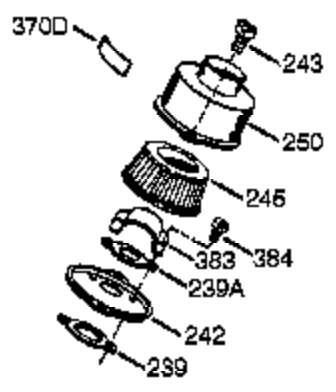

Ref #	Part Number	Qty	Description
	1 0	1	Cylinder (Order S/B if replacement is needed)
16B	490291A	1	Air Vane
19	570707	1	Extension Spring
24	530110	1	Ball Bearing
29A	530104A	1	Cartridge Bearing
29	530150	1	Needle Bearing & Liner Set (37 Needle s)
30	290609	1	Crankshaft
33A	570644	1	Cover Plate
34A	650579	4	Screw, Torx T-25, 10-24 x 1/2"
41	310283A	1	Piston & Pin Ass'y. (Incl. 43)
42	310289	2	Ring Set
43	310167	2	Piston Pin Retaining Ring
45	310235B	1	Connecting Rod Ass'y. (Incl. 29, 29A, & 46)
46	650633	4	Connecting Rod Bolt
69	510292A	1	* Cylinder Cover Gasket
69A	510323A	1	* Cover Plate Gasket
75	510319	2	Oil Seal
77	530105	1	Cartridge Bearing
89A	611032	1	Adapter Sleeve
90	611066	1	Flywheel
92	650815	1	Belleville Washer
93	650390	1	Flywheel Nut
100	34443B	1	Solid State Ignition (Incl. 101)
101	610118	1	Spark Plug Cover
103	651007	2	Screw, Torx T-15, 10-24 x 15/16"
110	611141	1	Ground Wire
119	510274A	1	* Cylinder Head Gasket
120	250240B	1	Cylinder Head
131	650477	5	Screw, Torx T-30, 1/4-20 x 3/4"
135	611049	1	Resistor Spark Plug (RCJ8Y)
163	650838	1	Washer
169	510325A	1	* Compression Release Cover Gasket
172A	570708	1	Compression Release Cover
174	650579	1	Screw, Torx T-25, 10-24 x 1/2"
177	650959	2	Screw, 5/32 Allen, 1/4-20 x 1"
184	510326A	2	* Carburetor Gasket
186	490322	1	Governor Link
187	570438A	1	Spacer
216	570645	1	R.P.M. Adjusting Lever
239	35815	1	Air Cleaner Gasket
257	650911	4	Screw, Torx T-30, 1/4-20 x 5/8"
258	350422	1	Blower Housing Base (Incl. 75)
260	350454	1	Blower Housing
261	650737	4	Screw, 1/4-20 x 1/2"
274	510207A	1	* Exhaust Gasket
277	650869	2	Screw, 1/4-20 x 2-3/4"
285	590551A	1	Starter Cup
287	650926	3	Screw, 8-32 x 21/64"
325	29443	1	Wire Clip
351	32180C	1	Primer Line
370A	36261	1	Lubrication Decal
370K	36695	1	Starter Decal
380	640092	1	Carburetor (Incl. 184)
390	590743	1	Rewind Starter
400	510324B	1	* Gasket Set (Incl. items marked PK i n notes) Incl. (1) each of part #'s 510207A, 510274A, 510292A, 510323A, 510325A, 510326A, 510346A, and (2) of part # 510110A