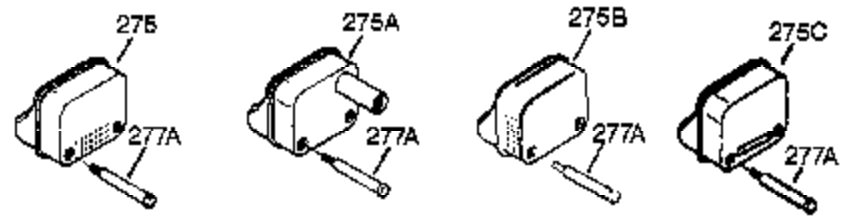

Ref #	Part Number	Qty	Description
239A	35815	1	Air Cleaner Gasket
275	390330	1	Muffler (Incl. 274 & 277)
277A	650869	2	Screw, 1/4-20 x 2-3/4"
383	570434	1	Carburetor Baffle
384	650431	2	Screw, T-25, 10-32 x 5/8"
420	730227A	1	2-Cycle Oil (8 oz.)