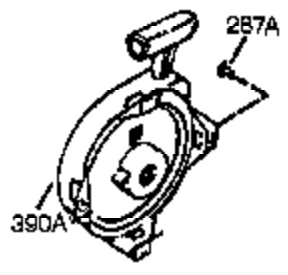

Ref #	Part Number	Qty	Description
	1 0	1	Cylinder (Order S/B if replacement is needed)
16B	490291A	1	Air Vane
19	570707	1	Extension Spring
24	530110	1	Ball Bearing
29A	530104A	1	Cartridge Bearing
29	530150	1	Needle Bearing & Liner Set (37 Needle s)
30	290609	1	Crankshaft
33A	570644	1	Cover Plate
34A	650579	4	Screw, T-25, 10-24 x 1/2"
41	310283A	1	Piston & Pin Assembly (Incl. 43)
42	310289	2	Ring Set
43	310167	2	Piston Pin Retaining Ring
45	310235B	1	Connecting Rod Ass'y. (Incl. 29, 29A, & 46)
46	650633	4	Connecting Rod Bolt
69	510292A	1	* Cylinder Cover Gasket
69A	510323A	1	* Cover Plate Gasket
75	510319	2	Oil Seal
77	530105	1	Cartridge Bearing
89A	611032	1	Adapter Sleeve
90	611066	1	Flywheel
92	650815	1	Belleville Washer
93	650390	1	Flywheel Nut
100	34443B	1	Solid State Ignition (Incl. 101)
101	610118	1	Spark Plug Cover
103	651007	2	Screw, T-15, 10-24 x 15/16"
110	611141	1	Ground Wire
119	510274A	1	* Cylinder Head Gasket
120	250240B	1	Cylinder Head
131	650477	5	Screw, T-30, 1/4-20 x 3/4"
135	611049	1	Resistor Spark Plug (RCJ8Y)
163	650838	1	Washer
169	510325A	1	* Compression Release Cover Gasket
172A	570708	1	Compression Release Cover
174	650579	1	Screw, T-25, 10-24 x 1/2"
177	650959	2	Screw, 5/32, 1/4-20 x 1"
184	510326A	2	* Carburetor Gasket
186	490322	1	Governor Link
187	570438A	1	Spacer
216	570645	1	R.P.M. Adjusting Lever
257	650911	4	Screw, T-30, 1/4-20 x 5/8"
258	350422	1	Blower Housing Base (Incl. 75)
260	350454	1	Blower Housing
261	650737	4	Screw, 1/4-20 x 1/2"
274	510207A	1	* Exhaust Gasket
285	590551A	1	Starter Cup
287	650926	3	Screw, 8-32 x 21/64"
325	29443	1	Wire Clip
351	32180C	1	Primer Line
370K	36695	1	Starter Decal
380	640092A	1	Carburetor (Incl. 184)
390	590743	1	Rewind Starter (NOTE: This engine could have been built with 590712 starter)
400	510324B	1	* Gasket Set (Incl. items marked PK i n notes)