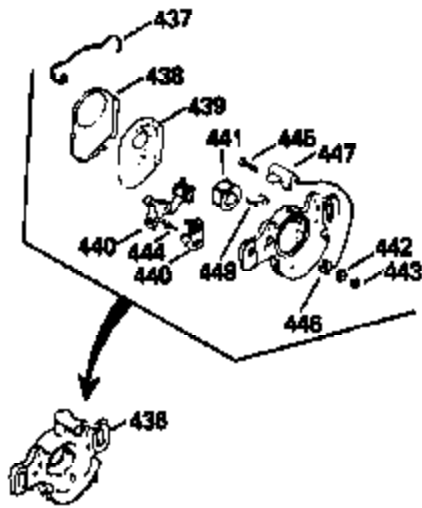

ILLUSTRATION SHOWS TYPICAL PARTS ONLY. ORDER BY PART NUMBER. PARTS NOT LISTED ARE SUPPLIED BY OEM.

Ref #	Part Number	Qty	Description
239A	35815		Air Cleaner Gasket (.031" thick)
275	390330		Muffler (1 piece)
277A	650869		Screw, 1/4-20 x 2-3/4"
325	29443		Wire Clip
383	570434		Air Baffle
384	650229		Screw, Torx T-25, 10-32 x 3/8"
422	730227A		2-Cycle Oil (8 oz.)