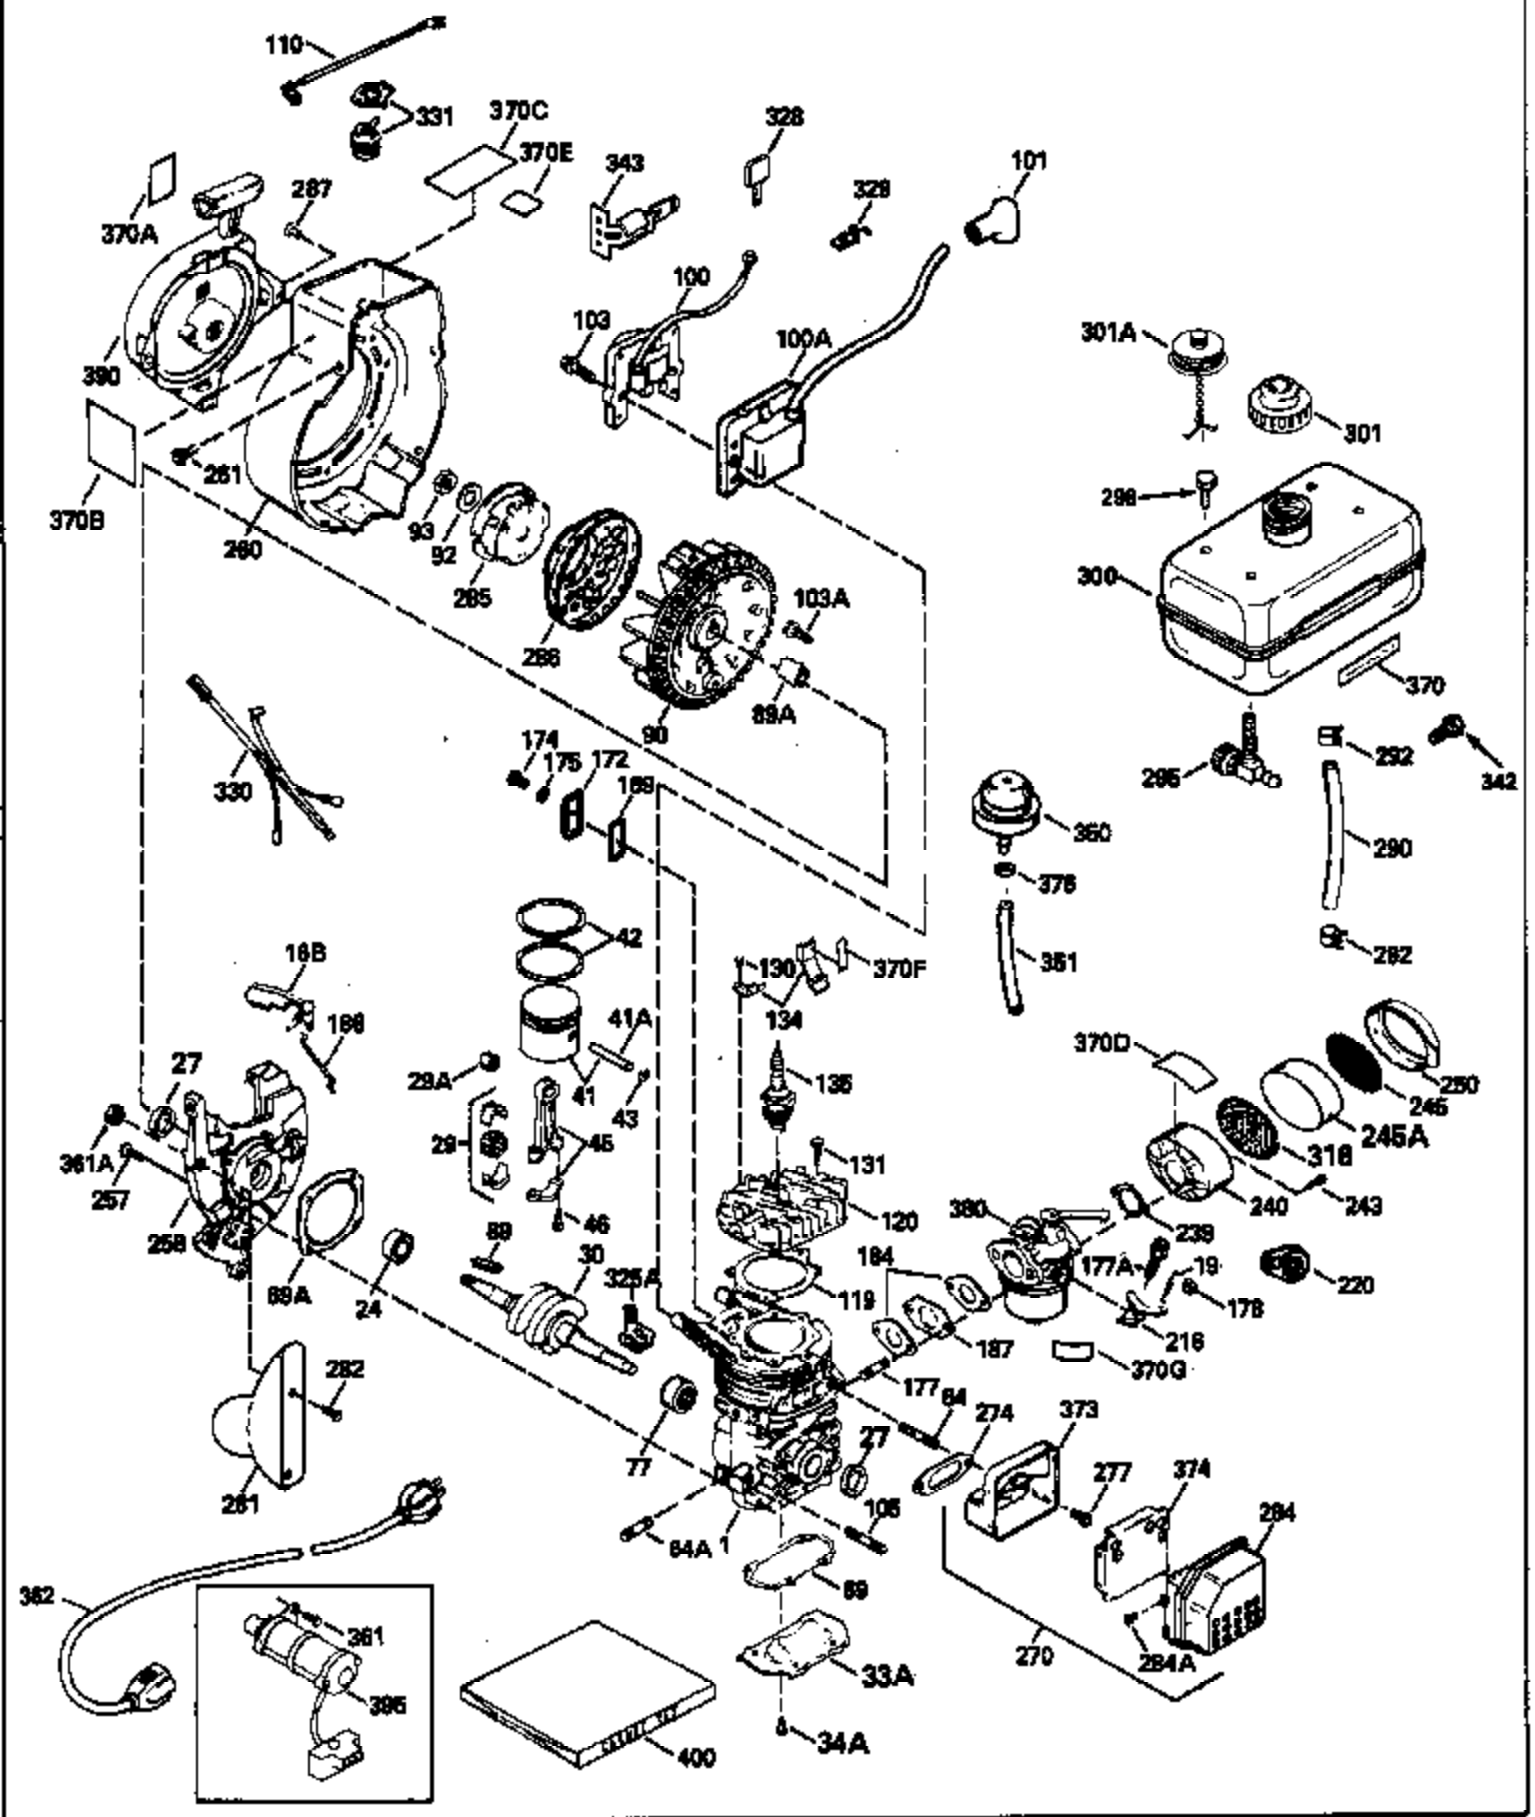

ILLUSTRATION SHOWS TYPICAL PARTS ONLY. ORDER BY PART NUMBER. PARTS NOT LISTED ARE SUPPLIED BY OEM.

Ref #	Part Number	Qty	Description
	1		Cylinder (Order s/b if replacement is req.)
16B	490291A		Air Vane
19	570646		Extension Spring
19	570707		Extension Spring
24	530110		Ball Bearing
27	510319		Oil Seal
29	530150		Needle Bearing & Liner Set (37 needle s)
29A	530104A		Cartridge Bearing
30	290602		Crankshaft
33A	570644		Cover Plate
34A	650579		Screw, Torx T-25, 10-24 x 1/2"
41	310283A		Piston & Pin Assy. (Incl. 43)
42	310190		Ring Set
43	310167		Piston Pin Retaining Ring
45	310235B		Connecting Rod Assy. (Incl. 29, 29A & 46)
46	650633		Connecting Rod Bolt
69A	510292A		* Cylinder Cover Gasket
69	510323A		* Cover Plate Gasket
77	530105		Cartridge Bearing
89A	611032		Adapter Sleeve
90	611112		Flywheel
92	650815		Belleville Washer
93	650390		Flywheel Nut
100A	34443A		Solid State Ignition (Incl. 101)
101	610118		Spark Plug Cover
103	650814		Screw, Torx T-15, 10-24 x 1"
105	650796		Stud, 5/16-18 x 1-1/4"
119	510274A		* Cylinder Head Gasket
120	250240B		Cylinder Head
131	650477		Screw, Torx T-30, 1/4-20 x 3/4"
135	611049		Resistor Spark Plug (RCJ-8Y)
169	510325A		* Cover Gasket
172	570708		Compression Release Cover
174	650579		Screw, Torx T-25, 10-24 x 1/2"
175	650838		Washer, No. 10
177A	650959		Screw, 1/4-20 x 1"
184	510326A		* Carburetor Gasket
186	490294		Governor Link
187	570438A		Spacer
216	570645		R.P.M. Adjusting Lever
257	650911		Screw, Torx T-30, 1/4-20 x 5/8"
258	350396		Blower Housing Base (Incl. 27)
260	350397		Blower Housing
261	650737		Screw, 1/4-20 x 1/2"
274	510346		* Exhaust Gasket
285	590551		Starter Cup
287			Pop Rivet (3/16" dia.)(Purchase local ly)
330	611153		Wire Harness
370C	35977		Caution Decal
380	632641		Carburetor (Incl. 184) (Refer to Division 5, Section A, page A1-38 or Fiche 27A, Grid F-3 for breakdown)
390	590537		Rewind Starter (Refer to Division 5, Section C, page 25 or Fiche 27A, Grid G-9 for breakdown)
400	510324B		* Gasket Set (Incl. items marked *)