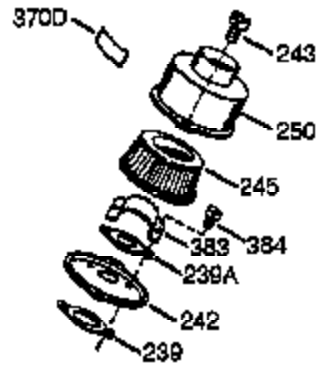

Ref #	Part Number	Qty	Description
	1 xxxxx	1	Cylinder (Order S/B if replacement is needed)
16B	490291A	1	Air Vane
19	570707	1	Extension Spring
24	530110	1	Ball Bearing
29	530150	1	Needle Bearing & Liner Set (37 Needle s)
29A	530104A	1	Cartridge Bearing
30	290602	1	Crankshaft
33A	570644	1	Cover Plate
34A	650579	4	Screw, Torx T-25, 10-24 x 1/2"
41	310283A	1	Piston & Pin Ass'y. (Incl. 43)
42	310190	2	Ring Set
43	310167	2	Piston Pin Retaining Ring
45	310235B	1	Connecting Rod Ass'y. (Incl. 29, 29A, & 46)
46	650633	4	Connecting Rod Bolt
69	510292A	1	* Cylinder Cover Gasket
69A	510323A	1	* Cover Plate Gasket
75	510319	2	Oil Seal
77	530105	1	Cartridge Bearing
89A	611032	1	Adapter Sleeve
90	611112	1	Flywheel
92	650815	1	Belleville Washer
93	650390	1	Flywheel Nut
100	34443A	1	Solid State Ignition (Incl. 101)
101	610118	1	Spark Plug Cover
103	650814	2	Screw, Torx T-15, 10-24 x 1"
105A	650796	4	Stud
119	510274A	1	* Cylinder Head Gasket
120	250240B	1	Cylinder Head
131	650477	5	Screw, Torx T-30, 1/4-20 x 3/4"
135	611049	1	Resistor Spark Plug (RCJ8Y)
163	650838	1	Washer
169	510325A	1	* Compression Release Cover Gasket
172A	570708	1	Compression Release Cover
174	650579	1	Screw, Torx T-25, 10-24 x 1/2"
177	650959	2	Screw, 5/32 Allen, 1/4-20 x 1"
184	510326A	2	* Carburetor Gasket
186	490322	1	Governor Link
187	570438A	1	Spacer
216	570645	1	R.P.M. Adjusting Lever
239	35815	1	Air Cleaner Gasket
257	650911	4	Screw, Torx T-30, 1/4-20 x 5/8"
258	350396	1	Blower Housing Base (Incl. 75)
260	350445	1	Blower Housing
261	650737	4	Screw, 1/4-20 x 1/2"
274	510346A	1	* Exhaust Gasket
277	650869	2	Screw, 1/4-20 x 2-3/4"
285	590551	1	Starter Cup
287	650926	3	Screw, 8-32 x 21/64"
325	29443	1	Wire Clip
330	611153	1	Wire Harness
370	35977	1	Instruction Decal
380	632641	1	Carburetor (Incl. 184)
390	590652	1	Rewind Starter
400	510324B	1	* Gasket Set (Incl. items marked PK i n notes) Incl. (1) each of part #'s 510207A, 510274A, 510292A, 510323A, 510325A, 510326A, 510346A, and (2) of part # 510110A