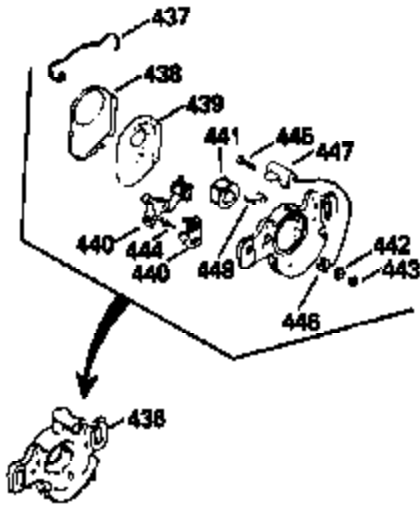

Ref #	Part Number	Qty	Description
343	35079		Key Switch Bracket
350	570682		Primer Bulb
351			Primer Line (Order from OEM)
373	390292A		Muffler Base
374	390272		Muffler Baffle
380	632557		Carburetor (Incl. 184) (Refer to Division 5, Section A, page A1-46 or Fiche 27A, Grid G-1 for breakdown)
400	510324B		* Gasket Set (Incl. items marked *)

ILLUSTRATION SHOWS TYPICAL PARTS ONLY. ORDER BY PART NUMBER. PARTS NOT LISTED ARE SUPPLIED BY OEM.

Ref #	Part Number	Qty	Description
287A	650926		Screw, 8-32 x 21/64"
325	29443		Wire Clip
350	570682		Primer Bulb
390A	590652		Rewind Starter (Refer to Division 5, Section C, page 34 or Fiche 27A, Grid G-10for breakdown)
422	730227A		2-Cycle Oil (8 oz.)