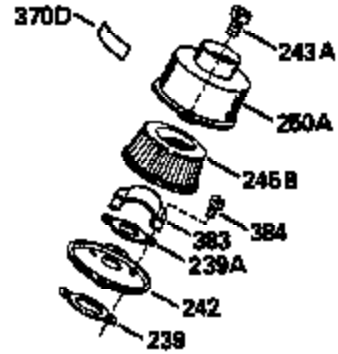

ILLUSTRATION SHOWS TYPICAL PARTS ONLY. ORDER BY PART NUMBER. PARTS NOT LISTED ARE SUPPLIED BY OEM.

Ref #	Part Number	Qty	Description
287A	650926		Screw, 8-32 x 21/64"
325	29443		Wire Clip
350	570682		Primer Bulb
390A	590652		Rewind Starter (Refer to Division 5, Section C, page 34 or Fiche 27A, Grid G-10for breakdown)
422	730227A		2-Cycle Oil (8 oz.)