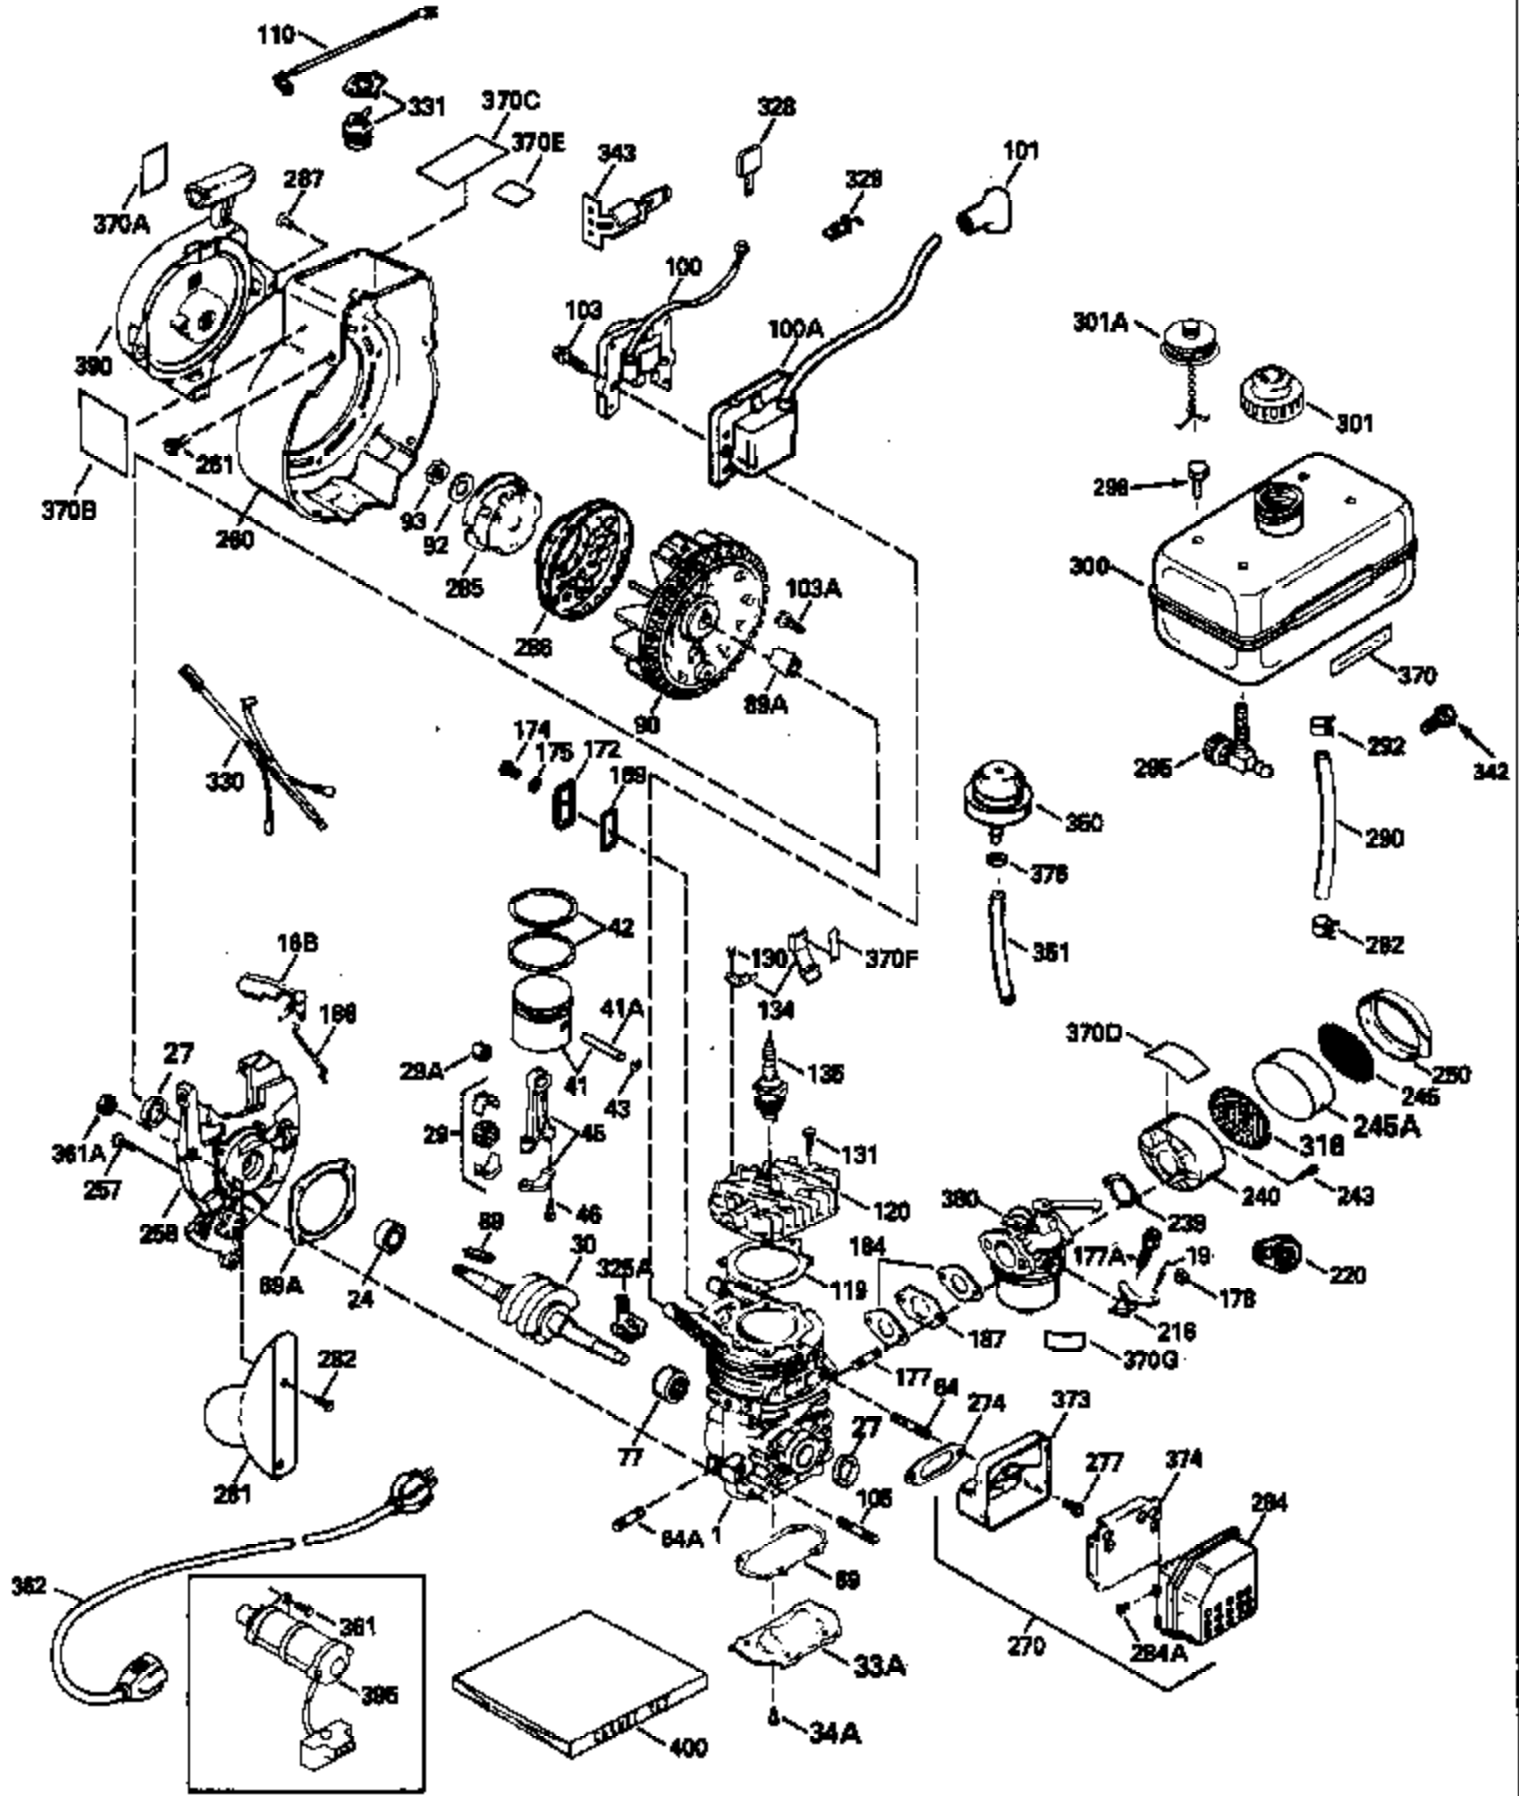

ILLUSTRATION SHOWS TYPICAL PARTS ONLY. ORDER BY PART NUMBER. PARTS NOT LISTED ARE SUPPLIED BY OEM.

Ref #	Part Number	Qty	Description
	1		Cylinder (Order s/b if replacement is req.)
16B	490291A		Air Vane
19	570646		Extension Spring
24	530110		Ball Bearing
27	510319		Oil Seal
29	530150		Needle Bearing & Liner Set (37 needle s)
29A	530104A		Cartridge Bearing
30	290609		Crankshaft
33A	570644		Cover Plate
34A	650579		Screw, Torx T-25, 10-24 x 1/2"
41	310283A		Piston & Pin Assy. (Incl. 43)
42	310190		Ring Set
43	310167		Piston Pin Retaining Ring
45	310235B		Connecting Rod Assy. (Incl. 29, 29A & 46)
46	650633		Connecting Rod Bolt
69	510323A		* Cover Plate Gasket
69A	510292A		* Cylinder Cover Gasket
77	530105		Cartridge Bearing
89A	611032		Adapter Sleeve
90	611066		Flywheel
92	650815		Belleville Washer
93	650390		Flywheel Nut
100A	34443A		Solid State Ignition (Incl. 101)
101	610118		Spark Plug Cover
103	650814		Screw, Torx T-15, 10-24 x 1"
110	611141		Ground Wire
119	510274A		* Cylinder Head Gasket
120	250240B		Cylinder Head
131	650477		Screw, Torx T-30, 1/4-20 x 3/4"
135	611049		Resistor Spark Plug (RCJ-8Y)
169	510325A		* Cover Gasket
172	570647		Compression Release Cover
174	650579		Screw, Torx T-25, 10-24 x 1/2"
175	650838		Washer, No. 10
177A	650959		Screw, 1/4-20 x 1"
184	510326A		* Carburetor Gasket
186	490294		Governor Link
187	570438A		Spacer
216	570645		R.P.M. Adjusting Lever
220	32410		Control Knob
257	650911		Screw, Torx T-30, 1/4-20 x 5/8"
258	350422		Blower Housing Base (Incl. 27)
260	350440		Blower Housing
261	650737		Screw, 1/4-20 x 1/2"
270	390263B		Muffler Assy.(Incl.277,284,284A,373,3 74) NOTE: Muffler Assembly 390263B has been replaced by the new onepiece muffler, Ref. 275.
274	510207A		* Exhaust Gasket
277	650911		Screw, Torx T-30, 1/4-20 x 5/8"
284A	650578		Screw, 8-18 x 3/8"
284	390267		Muffler Cover NOTE: This muffler cover has been replaced by the new one piecemuffler, Ref. #s 275, 275A or 275B.
285	590551		Starter Cup
287			Pop Rivet (3/16" dia.)(Purchase local ly)
301	410240		Fuel Cap
328	35062		Ignition Key
329	610973		Terminal