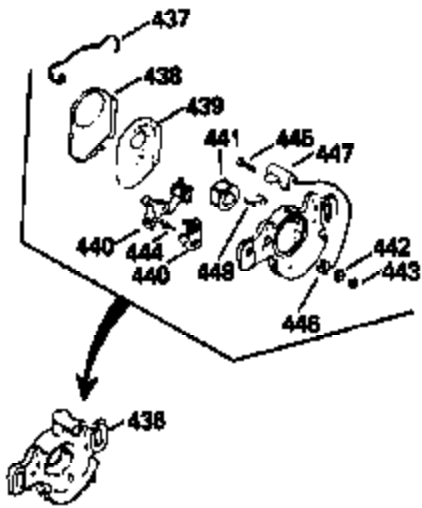

ILLUSTRATION SHOWS TYPICAL PARTS ONLY. ORDER BY PART NUMBER. PARTS NOT LISTED ARE SUPPLIED BY OEM.

Ref #	Part Number	Qty	Description
287A	650926		Screw, 8-32 x 21/64"
325	29443		Wire Clip
350	570629A		Primer Bulb
390A	590652		Rewind Starter (Refer to Division 5, Section C, page 34 or Fiche 27A, Grid G-10for breakdown)
422	730227A		2-Cycle Oil (8 oz.)