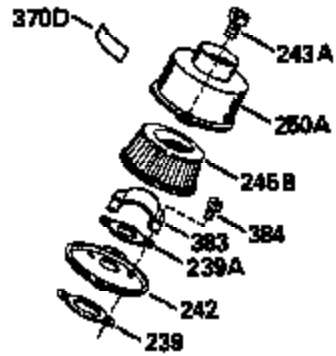

ILLUSTRATION SHOWS TYPICAL PARTS ONLY. ORDER BY PART NUMBER. PARTS NOT LISTED ARE SUPPLIED BY OEM.

Ref #	Part Number	Qty	Description
287A	650926		Screw, 8-32 x 21/64"
325	29443		Wire Clip
350	570629A		Primer Bulb
390A	590652		Rewind Starter (Refer to Division 5, Section C, page 34 or Fiche 27A, Grid G-10for breakdown)
422	730227A		2-Cycle Oil (8 oz.)