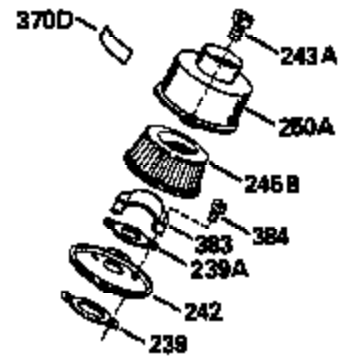

Ref #	Part Number	Qty	Description
380	632552		Carburetor (Incl. 184) (Refer to Division 5, Section A, page A1-38 or Fiche 27A, Grid F-3 for breakdown)
390	590537		Rewind Starter (Refer to Division 5, Section C, page 25 or Fiche 27A, Grid G-9 for breakdown)
400	510324B		* Gasket Set (Incl. items marked *)

ILLUSTRATION SHOWS TYPICAL PARTS ONLY. ORDER BY PART NUMBER. PARTS NOT LISTED ARE SUPPLIED BY OEM.

Ref #	Part Number	Qty	Description
239A	35815		Air Cleaner Gasket (.031" thick)
325	29443		Wire Clip
383	570434		Air Baffle
384	650229		Screw, Torx T-25, 10-32 x 3/8"
422	730227A		2-Cycle Oil (8 oz.)