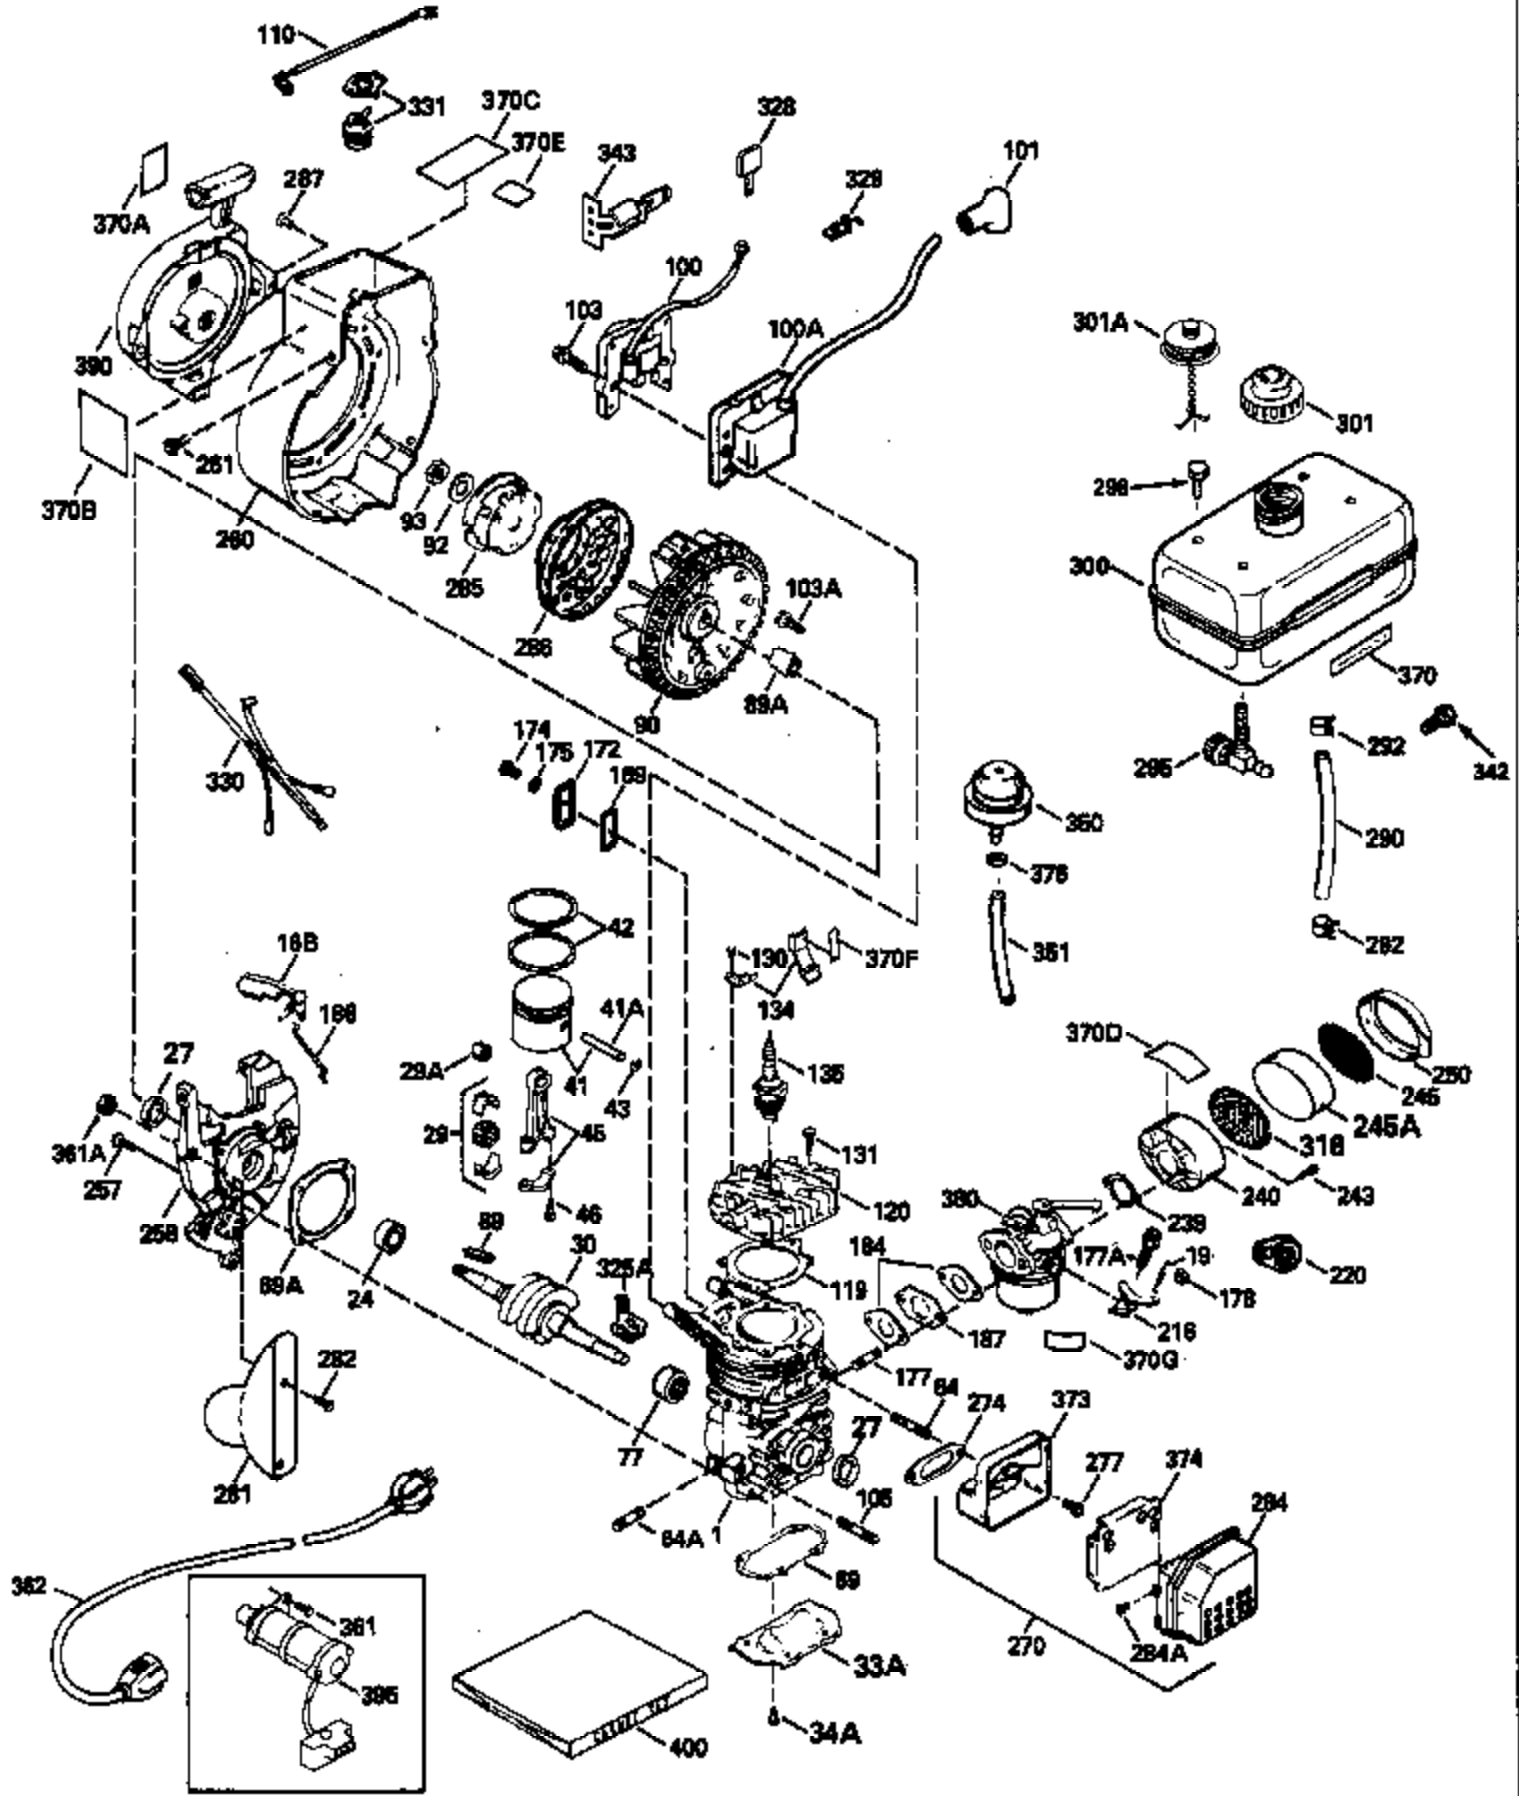

ILLUSTRATION SHOWS TYPICAL PARTS ONLY. ORDER BY PART NUMBER. PARTS NOT LISTED ARE SUPPLIED BY OEM.

Ref #	Part Number	Qty	Description
	1		Cylinder (Order s/b if replacement is req.)
16B	490291A		Air Vane
19	570646		Extension Spring
24	530110		Ball Bearing
27	510319		Oil Seal
29	530150		Needle Bearing & Liner Set (37 needle s)
29A	530104A		Cartridge Bearing
30	290602		Crankshaft
33A	570644		Cover Plate
34A	650579		Screw, Torx T-25, 10-24 x 1/2"
41	310283A		Piston & Pin Assy. (Incl. 43)
42	310190		Ring Set
43	310167		Piston Pin Retaining Ring
45	310235B		Connecting Rod Assy. (Incl. 29, 29A & 46)
46	650633		Connecting Rod Bolt
69A	510292A		* Cylinder Cover Gasket
69	510323A		* Cover Plate Gasket
77	530105		Cartridge Bearing
89A	611032		Adapter Sleeve
90	611066		Flywheel
92	650815		Belleville Washer
93	650390		Flywheel Nut
100A	34443A		Solid State Ignition (Incl. 101)
101	610118		Spark Plug Cover
103	650814		Screw, Torx T-15, 10-24 x 1"
105	650796		Stud, 5/16-18 x 1-1/4"
119	510274A		* Cylinder Head Gasket
120	250240B		Cylinder Head
131	650477		Screw, Torx T-30, 1/4-20 x 3/4"
135	611049		Resistor Spark Plug (RCJ-8Y)
169	510325A		* Cover Gasket
172	570647		Compression Release Cover
174	650579		Screw, Torx T-25, 10-24 x 1/2"
175	650838		Washer, No. 10
177A	650959		Screw, 1/4-20 x 1"
184	510326A		* Carburetor Gasket
186	490294		Governor Link
187	570438A		Spacer
216	570645		R.P.M. Adjusting Lever
257	650911		Screw, Torx T-30, 1/4-20 x 5/8"
258	350422		Blower Housing Base (Incl. 27)
260	350423		Blower Housing
261	650737		Screw, 1/4-20 x 1/2"
270	390263B		Muffler Assy.(Incl.277,284,284A,373,3 74) NOTE: Muffler Assembly 390263B has been replaced by the new onepiece muffler, Ref. 275.
274	510346		* Exhaust Gasket
277	650911		Screw, Torx T-30, 1/4-20 x 5/8"
284	390267		Muffler Cover NOTE: This muffler cover has been replaced by the new one piecemuffler, Ref. #s 275, 275A or 275B.
284A	650578		Screw, 8-18 x 3/8"
285	590551		Starter Cup
287			Pop Rivet (3/16" dia.)(Purchase local ly)
330	611153		Wire Harness
373	390292A		Muffler Base
374	390272		Muffler Baffle