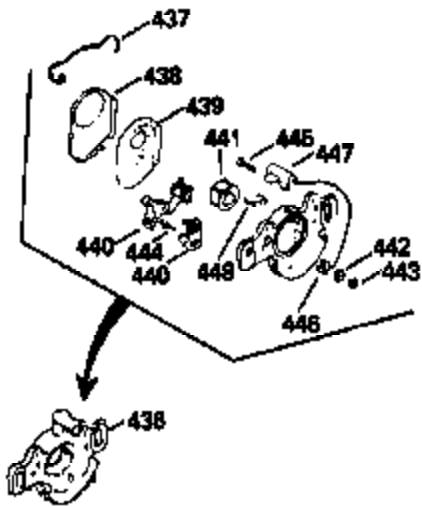

Ref #	Part Number	Qty	Description
380	632552		Carburetor (Incl. 184) (Refer to Division 5, Section A, page A1-38 or Fiche 27A, Grid F-3 for breakdown)
390	590537		Rewind Starter (Refer to Division 5, Section C, page 25 or Fiche 27A, Grid G-9 for breakdown)
400	510324B		* Gasket Set (Incl. items marked *)

ILLUSTRATION SHOWS TYPICAL PARTS ONLY. ORDER BY PART NUMBER. PARTS NOT LISTED ARE SUPPLIED BY OEM.

Ref #	Part Number	Qty	Description
239A	35815		Air Cleaner Gasket (.031" thick)
325	29443		Wire Clip
383	570434		Air Baffle
384	650229		Screw, Torx T-25, 10-32 x 3/8"
422	730227A		2-Cycle Oil (8 oz.)