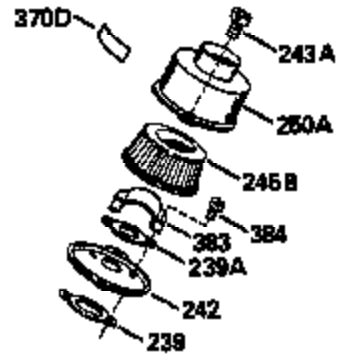

ILLUSTRATION SHOWS TYPICAL PARTS ONLY. ORDER BY PART NUMBER. PARTS NOT LISTED ARE SUPPLIED BY OEM.

Ref #	Part Number	Qty	Description
239A	35815		Air Cleaner Gasket (.031" thick)
275	390330		Muffler (1 piece)
277A	650869		Screw, 1/4-20 x 2-3/4"
325	29443		Wire Clip
383	570434		Air Baffle
384	650229		Screw, Torx T-25, 10-32 x 3/8"
422	730227A		2-Cycle Oil (8 oz.)