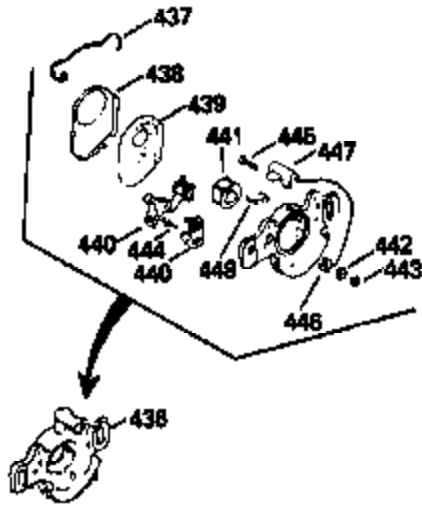

ILLUSTRATION SHOWS TYPICAL PARTS ONLY. ORDER BY PART NUMBER. PARTS NOT LISTED ARE SUPPLIED BY OEM.

Ref #	Part Number	Qty	Description
239A	35815		Air Cleaner Gasket (.031" thick)
275	390330		Muffler (1 piece)
277A	650869		Screw, 1/4-20 x 2-3/4"
325	29443		Wire Clip
383	570434		Air Baffle
384	650229		Screw, Torx T-25, 10-32 x 3/8"
422	730227A		2-Cycle Oil (8 oz.)