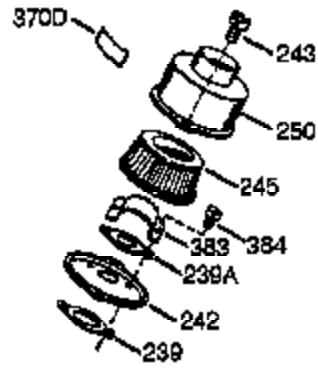

Ref #	Part Number	Qty	Description
	1 xxxxx	1	Cylinder (Order S/B if replacement is needed)
16B	490291A	1	Air Vane
19	570707	1	Extension Spring
24	530110	1	Ball Bearing
29	530150	1	Needle Bearing & Liner Set (37 Needle s)
29A	530104A	1	Cartridge Bearing
30	290602	1	Crankshaft
33A	570644	1	Cover Plate
34A	650579	4	Screw, Torx T-25, 10-24 x 1/2"
41	310283A	1	Piston & Pin Ass'y. (Incl. 43)
42	310190	2	Ring Set
43	310167	2	Piston Pin Retaining Ring
45	310235B	1	Connecting Rod Ass'y. (Incl. 29, 29A, & 46)
46	650633	4	Connecting Rod Bolt
69	510292A	1	* Cylinder Cover Gasket
69A	510323A	1	* Cover Plate Gasket
75	510319	2	Oil Seal
77	530105	1	Cartridge Bearing
89A	611032	1	Adapter Sleeve
90	611066	1	Flywheel
92	650815	1	Belleville Washer
93	650390	1	Flywheel Nut
100	34443A	1	Solid State Ignition (Incl. 101)
101	610118	1	Spark Plug Cover
103	650814	2	Screw, Torx T-15, 10-24 x 1"
105A	650796	4	Stud
119	510274A	1	* Cylinder Head Gasket
120	250240B	1	Cylinder Head
131	650477	5	Screw, Torx T-30, 1/4-20 x 3/4"
135	611049	1	Resistor Spark Plug (RCJ8Y)
163	650838	1	Washer
169	510325A	1	* Compression Release Cover Gasket
172A	570708	1	Compression Release Cover
174	650579	1	Screw, Torx T-25, 10-24 x 1/2"
177	650959	2	Screw, 5/32 Allen, 1/4-20 x 1"
184	510326A	2	* Carburetor Gasket
186	490322	1	Governor Link
187	570438A	1	Spacer
216	570645	1	R.P.M. Adjusting Lever
239	35815	1	Air Cleaner Gasket
257	650911	4	Screw, Torx T-30, 1/4-20 x 5/8"
258	350422	1	Blower Housing Base (Incl. 75)
260	350437	1	Blower Housing
261	650737	4	Screw, 1/4-20 x 1/2"
274	510346A	1	* Exhaust Gasket
277	650869	2	Screw, 1/4-20 x 2-3/4"
285	590551	1	Starter Cup
287	650926	3	Screw, 8-32 x 21/64"
325	29443	1	Wire Clip
330	611153	1	Wire Harness
370	35977	1	Instruction Decal
380	632641	1	Carburetor (Incl. 184)
390	590652	1	Rewind Starter
400	510324B	1	* Gasket Set (Incl. items marked PK i n notes) Incl. (1) each of part #'s 510207A, 510274A, 510292A, 510323A, 510325A, 510326A, 510346A, and (2) of part # 510110A