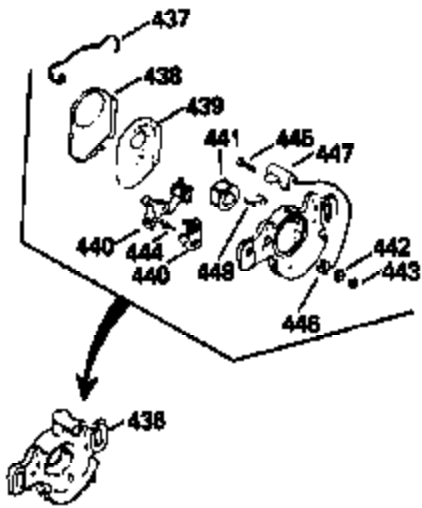

Ref #	Part Number	Qty	Description
390	590537		Rewind Starter (Refer to Division 5, Section C, page 25 or Fiche 27A, Grid G-9 for breakdown)
400	510324B		* Gasket Set (Incl. items marked *)

ILLUSTRATION SHOWS TYPICAL PARTS ONLY. ORDER BY PART NUMBER. PARTS NOT LISTED ARE SUPPLIED BY OEM.

Ref #	Part Number	Qty	Description
239A	35815		Air Cleaner Gasket (.031" thick)
325	29443		Wire Clip
383	570434		Air Baffle
384	650229		Screw, Torx T-25, 10-32 x 3/8"
422	730227A		2-Cycle Oil (8 oz.)