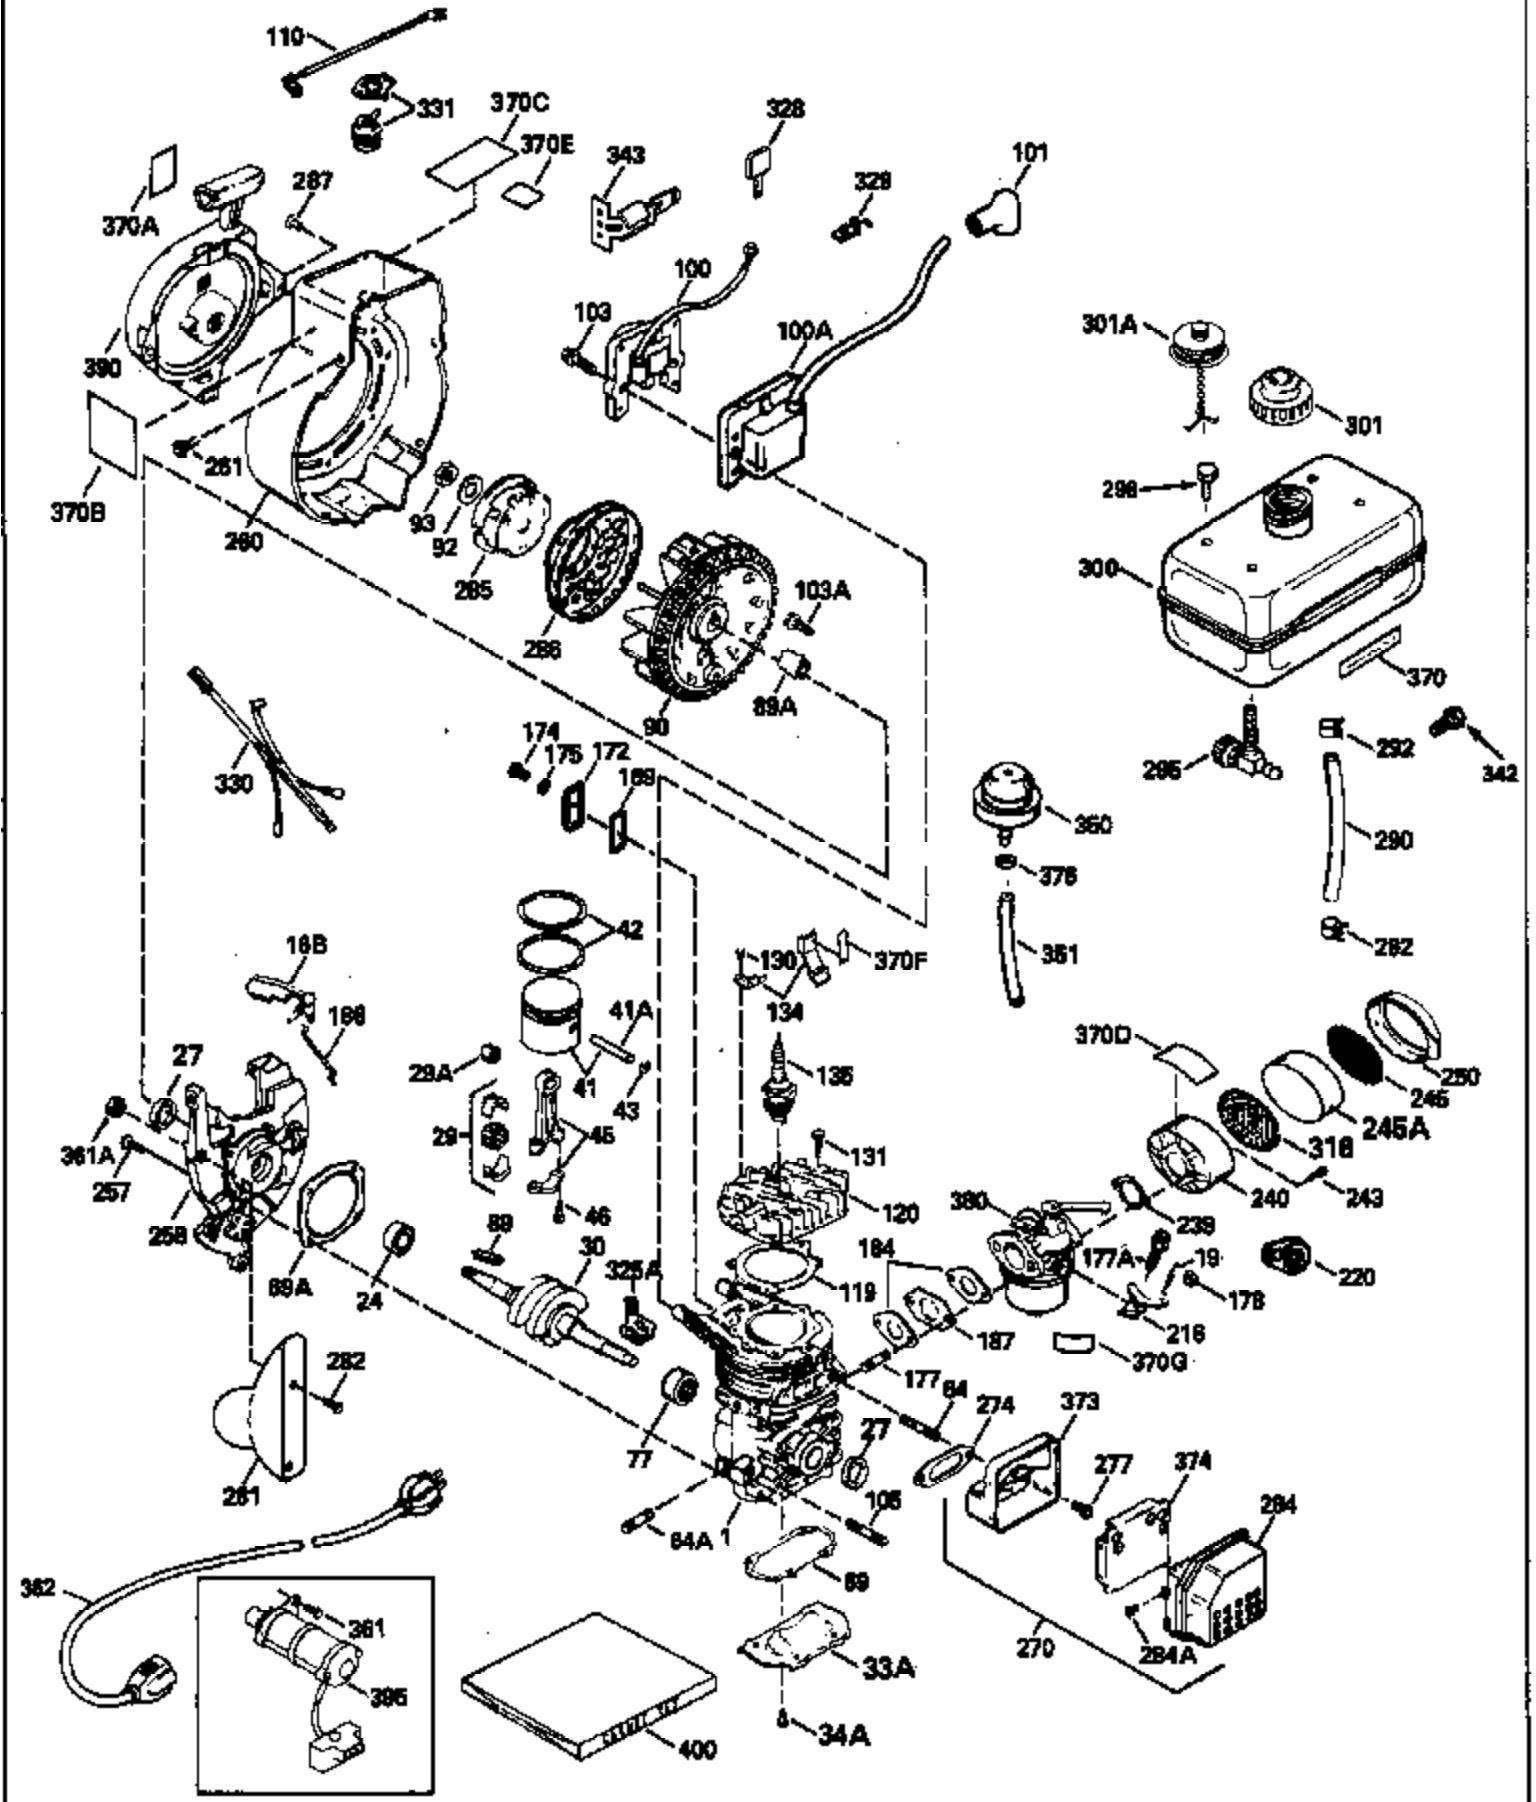

ILLUSTRATION SHOWS TYPICAL PARTS ONLY. ORDER BY PART NUMBER. PARTS NOT LISTED ARE SUPPLIED BY OEM.

Ref #	Part Number	Qty	Description
	1		Cylinder (Order s/b if replacement is req.)
16B	490291A		Air Vane
19	570646		Extension Spring
24	530110		Ball Bearing
27	510319		Oil Seal
29	530150		Needle Bearing & Liner Set (37 needle s)
29A	530104A		Cartridge Bearing
30	290602		Crankshaft
33A	570644		Cover Plate
34A	650579		Screw, Torx T-25, 10-24 x 1/2"
41	310283A		Piston & Pin Assy. (Incl. 43)
42	310190		Ring Set
43	310167		Piston Pin Retaining Ring
45	310235B		Connecting Rod Assy. (Incl. 29, 29A & 46)
46	650633		Connecting Rod Bolt
69A	510292A		* Cylinder Cover Gasket
69	510323A		* Cover Plate Gasket
77	530105		Cartridge Bearing
89A	611032		Adapter Sleeve
90	611112		Flywheel
92	650815		Belleville Washer
93	650390		Flywheel Nut
100A	34443A		Solid State Ignition (Incl. 101)
101	610118		Spark Plug Cover
103	650814		Screw, Torx T-15, 10-24 x 1"
105	650796		Stud, 5/16-18 x 1-1/4"
119	510274A		* Cylinder Head Gasket
120	250240B		Cylinder Head
131	650477		Screw, Torx T-30, 1/4-20 x 3/4"
135	611049		Resistor Spark Plug (RCJ-8Y)
169	510325A		* Cover Gasket
172	570647		Compression Release Cover
174	650579		Screw, Torx T-25, 10-24 x 1/2"
175	650838		Washer, No. 10
177A	650959		Screw, 1/4-20 x 1"
184	510326A		* Carburetor Gasket
186	490294		Governor Link
187	570438A		Spacer
216	570645		R.P.M. Adjusting Lever
257	650911		Screw, Torx T-30, 1/4-20 x 5/8"
258	350396		Blower Housing Base (Incl. 27)
260	350397		Blower Housing
261	650737		Screw, 1/4-20 x 1/2"
274	510207A		* Exhaust Gasket
277	650911		Screw, Torx T-30, 1/4-20 x 5/8"
284	390324		Muffler Cover NOTE: This muffler cover has been replaced by the new one piecemuffler, Ref. #'s 275, 275A & 275B.
284A	650578		Screw, 8-18 x 3/8"
285	590551		Starter Cup
287			Pop Rivet (3/16" dia.)(Purchase local ly)
330	611131A		Wire Harness
373	390292A		Muffler Base
374	390272		Muffler Baffle
380	632552		Carburetor (Incl. 184) (Refer to Division 5, Section A, page A1-38 or Fiche 27A, Grid F-3 for breakdown)