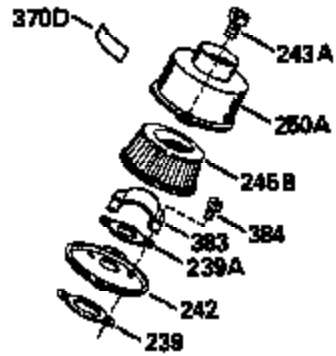

Ref #	Part Number	Qty	Description
390	590537		Rewind Starter (Refer to Division 5, Section C, page 25 or Fiche 27A, Grid G-9 for breakdown)
400	510324B		* Gasket Set (Incl. items marked *)

ILLUSTRATION SHOWS TYPICAL PARTS ONLY. ORDER BY PART NUMBER. PARTS NOT LISTED ARE SUPPLIED BY OEM.

Ref #	Part Number	Qty	Description
239A	35815		Air Cleaner Gasket (.031" thick)
325	29443		Wire Clip
383	570434		Air Baffle
384	650229		Screw, Torx T-25, 10-32 x 3/8"
422	730227A		2-Cycle Oil (8 oz.)