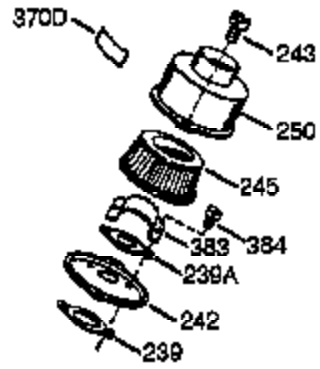

Ref #	Part Number	Qty	Description
27	510319		Oil Seal
105	650796		Stud, 5/16-18 x 1-1/4"
172	570708		Compression Release Cover
175	650838		Washer, No. 10
239A	35815		Air Cleaner Gasket (.031" thick)
383	570434		Air Baffle
384	650229		Screw, Torx T-25, 10-32 x 3/8"
422	730227A		2-Cycle Oil (8 oz.)