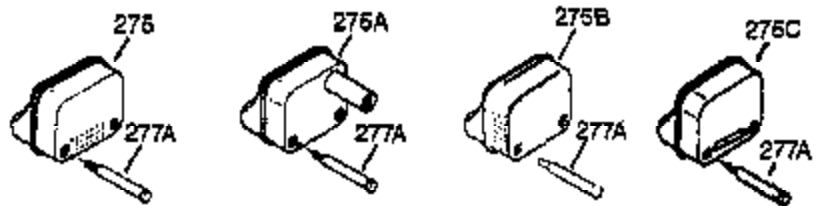

Ref #	Part Number	Qty	Description
27	510319		Oil Seal
105	650796		Stud, 5/16-18 x 1-1/4"
172	570708		Compression Release Cover
175	650838		Washer, No. 10
239A	35815		Air Cleaner Gasket (.031" thick)
383	570434		Air Baffle
384	650229		Screw, Torx T-25, 10-32 x 3/8"
422	730227A		2-Cycle Oil (8 oz.)