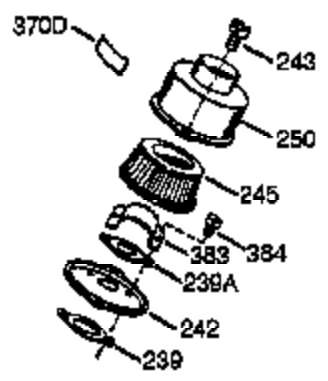

Ref #	Part Number	Qty	Description
239	35815	1	Air Cleaner Gasket
275	390332	1	Muffler (Incl. 274 & 277)
383	570434	1	Spit Cup
384	650229	2	Screw, Torx T-25, 10-32 x 3/8"
420	730227A	1	2-Cycle Oil (8 oz.)