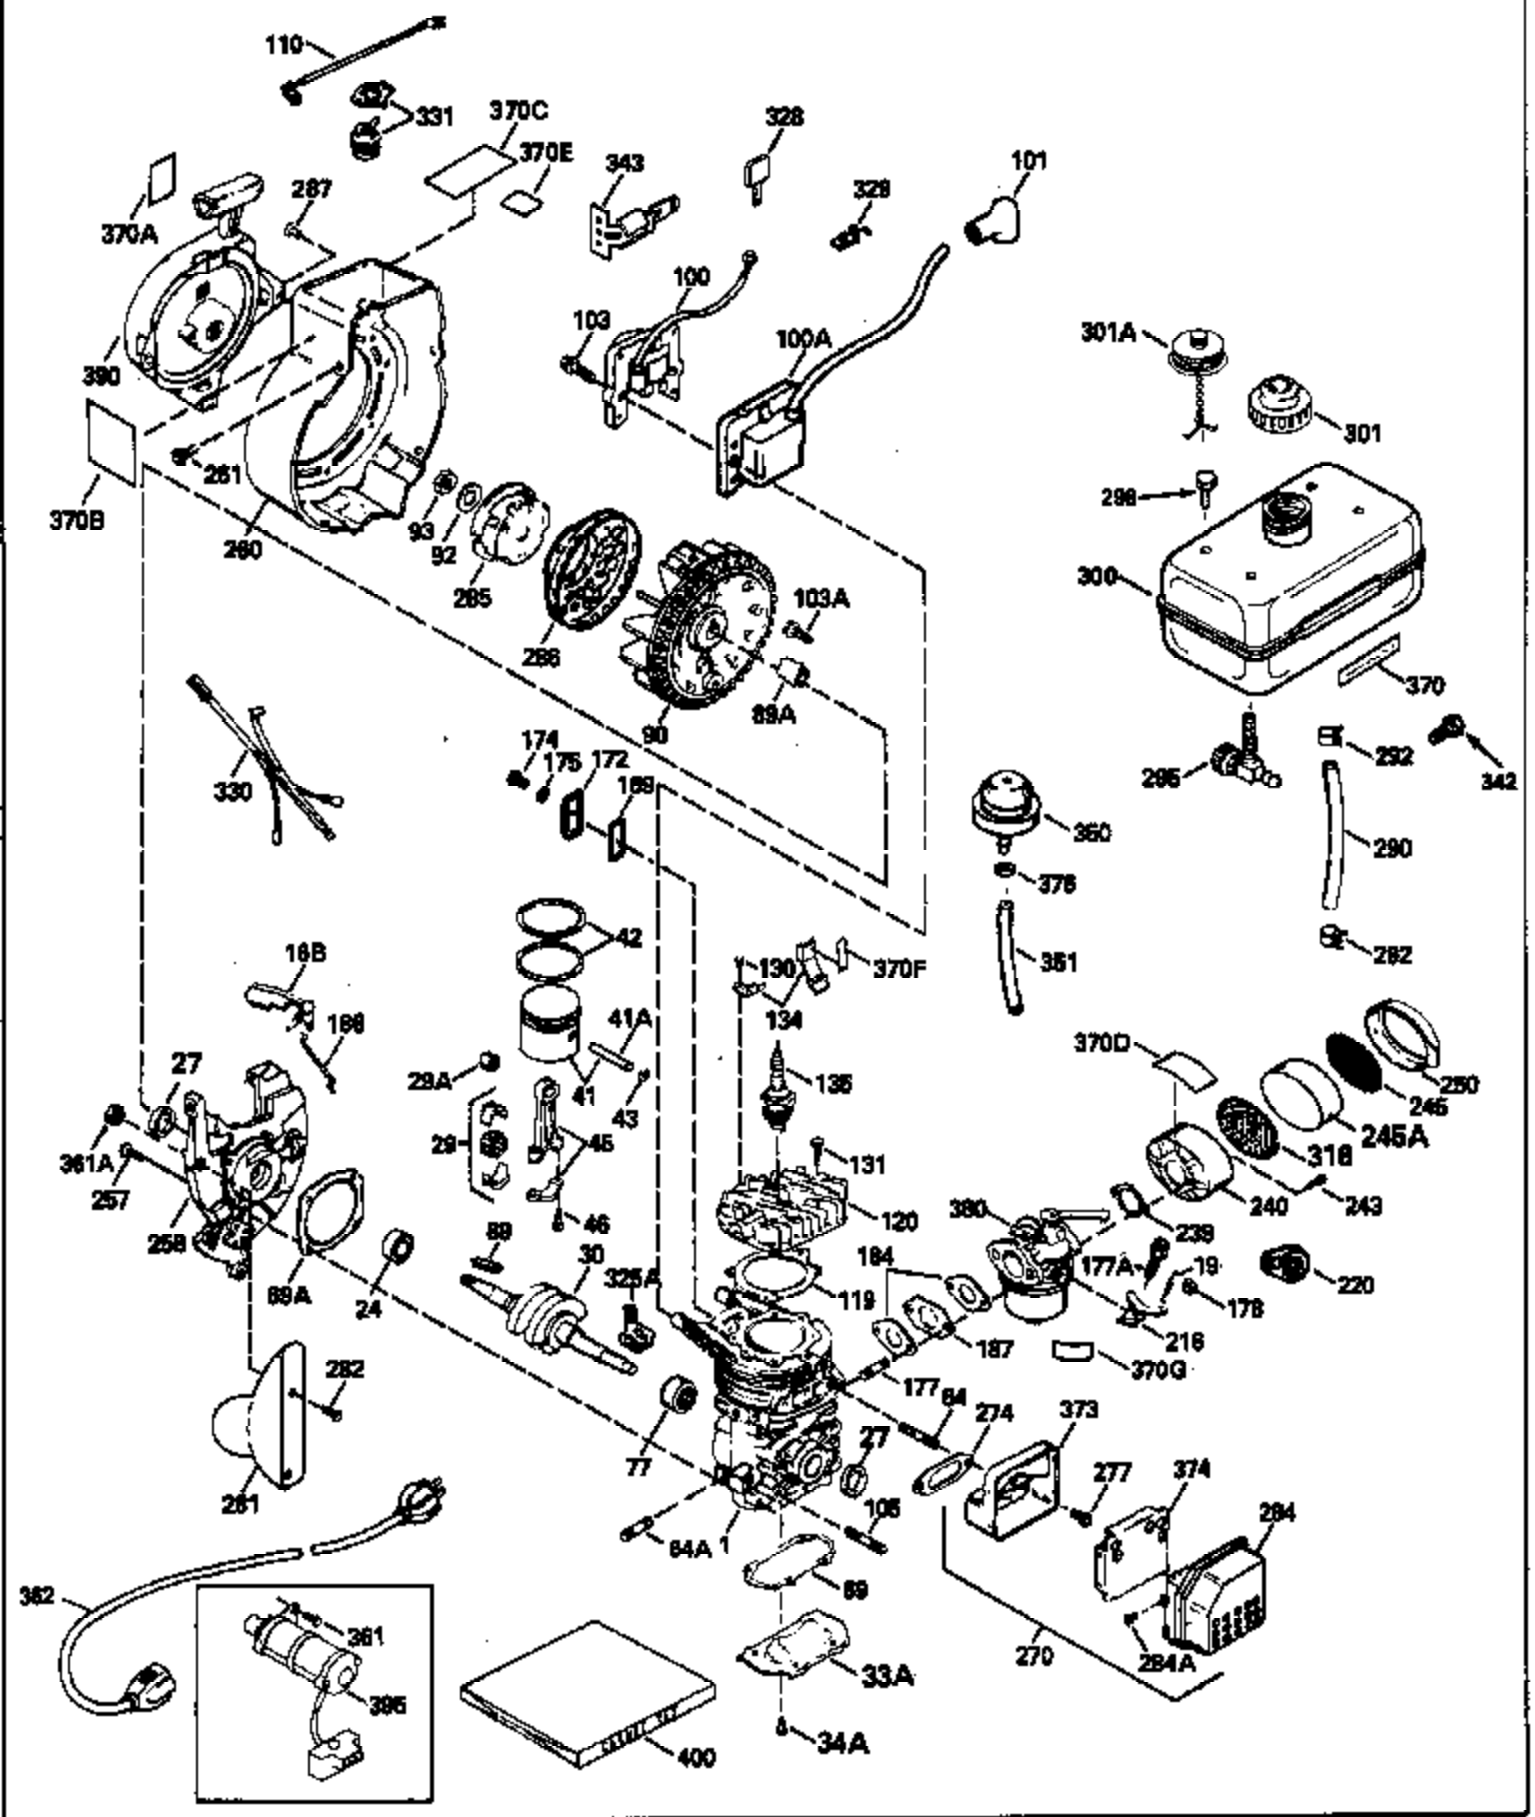

ILLUSTRATION SHOWS TYPICAL PARTS ONLY. ORDER BY PART NUMBER. PARTS NOT LISTED ARE SUPPLIED BY OEM.

Ref #	Part Number	Qty	Description
	1		Cylinder (Order s/b if replacement is req.)
16B	490291A		Air Vane
19	570646		Extension Spring
24	530110		Ball Bearing
27	510319		Oil Seal
29	530150		Needle Bearing & Liner Set (37 needle s)
29A	530104A		Cartridge Bearing
30	290602		Crankshaft
33A	570644		Cover Plate
34A	650579		Screw, Torx T-25, 10-24 x 1/2"
41	310283A		Piston & Pin Assy. (Incl. 43)
42	310190		Ring Set
43	310167		Piston Pin Retaining Ring
45	310235B		Connecting Rod Assy. (Incl. 29, 29A & 46)
46	650633		Connecting Rod Bolt
69A	510292A		* Cylinder Cover Gasket
69	510323A		* Cover Plate Gasket
77	530105		Cartridge Bearing
89A	611032		Adapter Sleeve
90	611066		Flywheel
92	650815		Belleville Washer
93	650390		Flywheel Nut
100A	34443A		Solid State Ignition (Incl. 101)
101	610118		Spark Plug Cover
103	650814		Screw, Torx T-15, 10-24 x 1"
105	650796		Stud, 5/16-18 x 1-1/4"
119	510274A		* Cylinder Head Gasket
120	250240B		Cylinder Head
131	650477		Screw, Torx T-30, 1/4-20 x 3/4"
135	611049		Resistor Spark Plug (RCJ-8Y)
169	510325A		* Cover Gasket
172	570647		Compression Release Cover
174	650579		Screw, Torx T-25, 10-24 x 1/2"
175	650838		Washer, No. 10
177A	650959		Screw, 1/4-20 x 1"
184	510326A		* Carburetor Gasket
186	490294		Governor Link
187	570438A		Spacer
216	570645		R.P.M. Adjusting Lever
257	650911		Screw, Torx T-30, 1/4-20 x 5/8"
258	350422		Blower Housing Base (Incl. 27)
260	350423		Blower Housing
261	650737		Screw, 1/4-20 x 1/2"
274	510207A		* Exhaust Gasket
277	650911		Screw, Torx T-30, 1/4-20 x 5/8"
284	390324		Muffler Cover NOTE: This muffler cover has been replaced by the new one piecemuffler, Ref. #'s 275, 275A & 275B.
284A	650578		Screw, 8-18 x 3/8"
285	590551		Starter Cup
287			Pop Rivet (3/16" dia.)(Purchase local ly)
330	611131A		Wire Harness
373	390292A		Muffler Base
374	390272		Muffler Baffle
380	632552		Carburetor (Incl. 184) (Refer to Division 5, Section A, page A1-38 or Fiche 27A, Grid F-3 for breakdown)