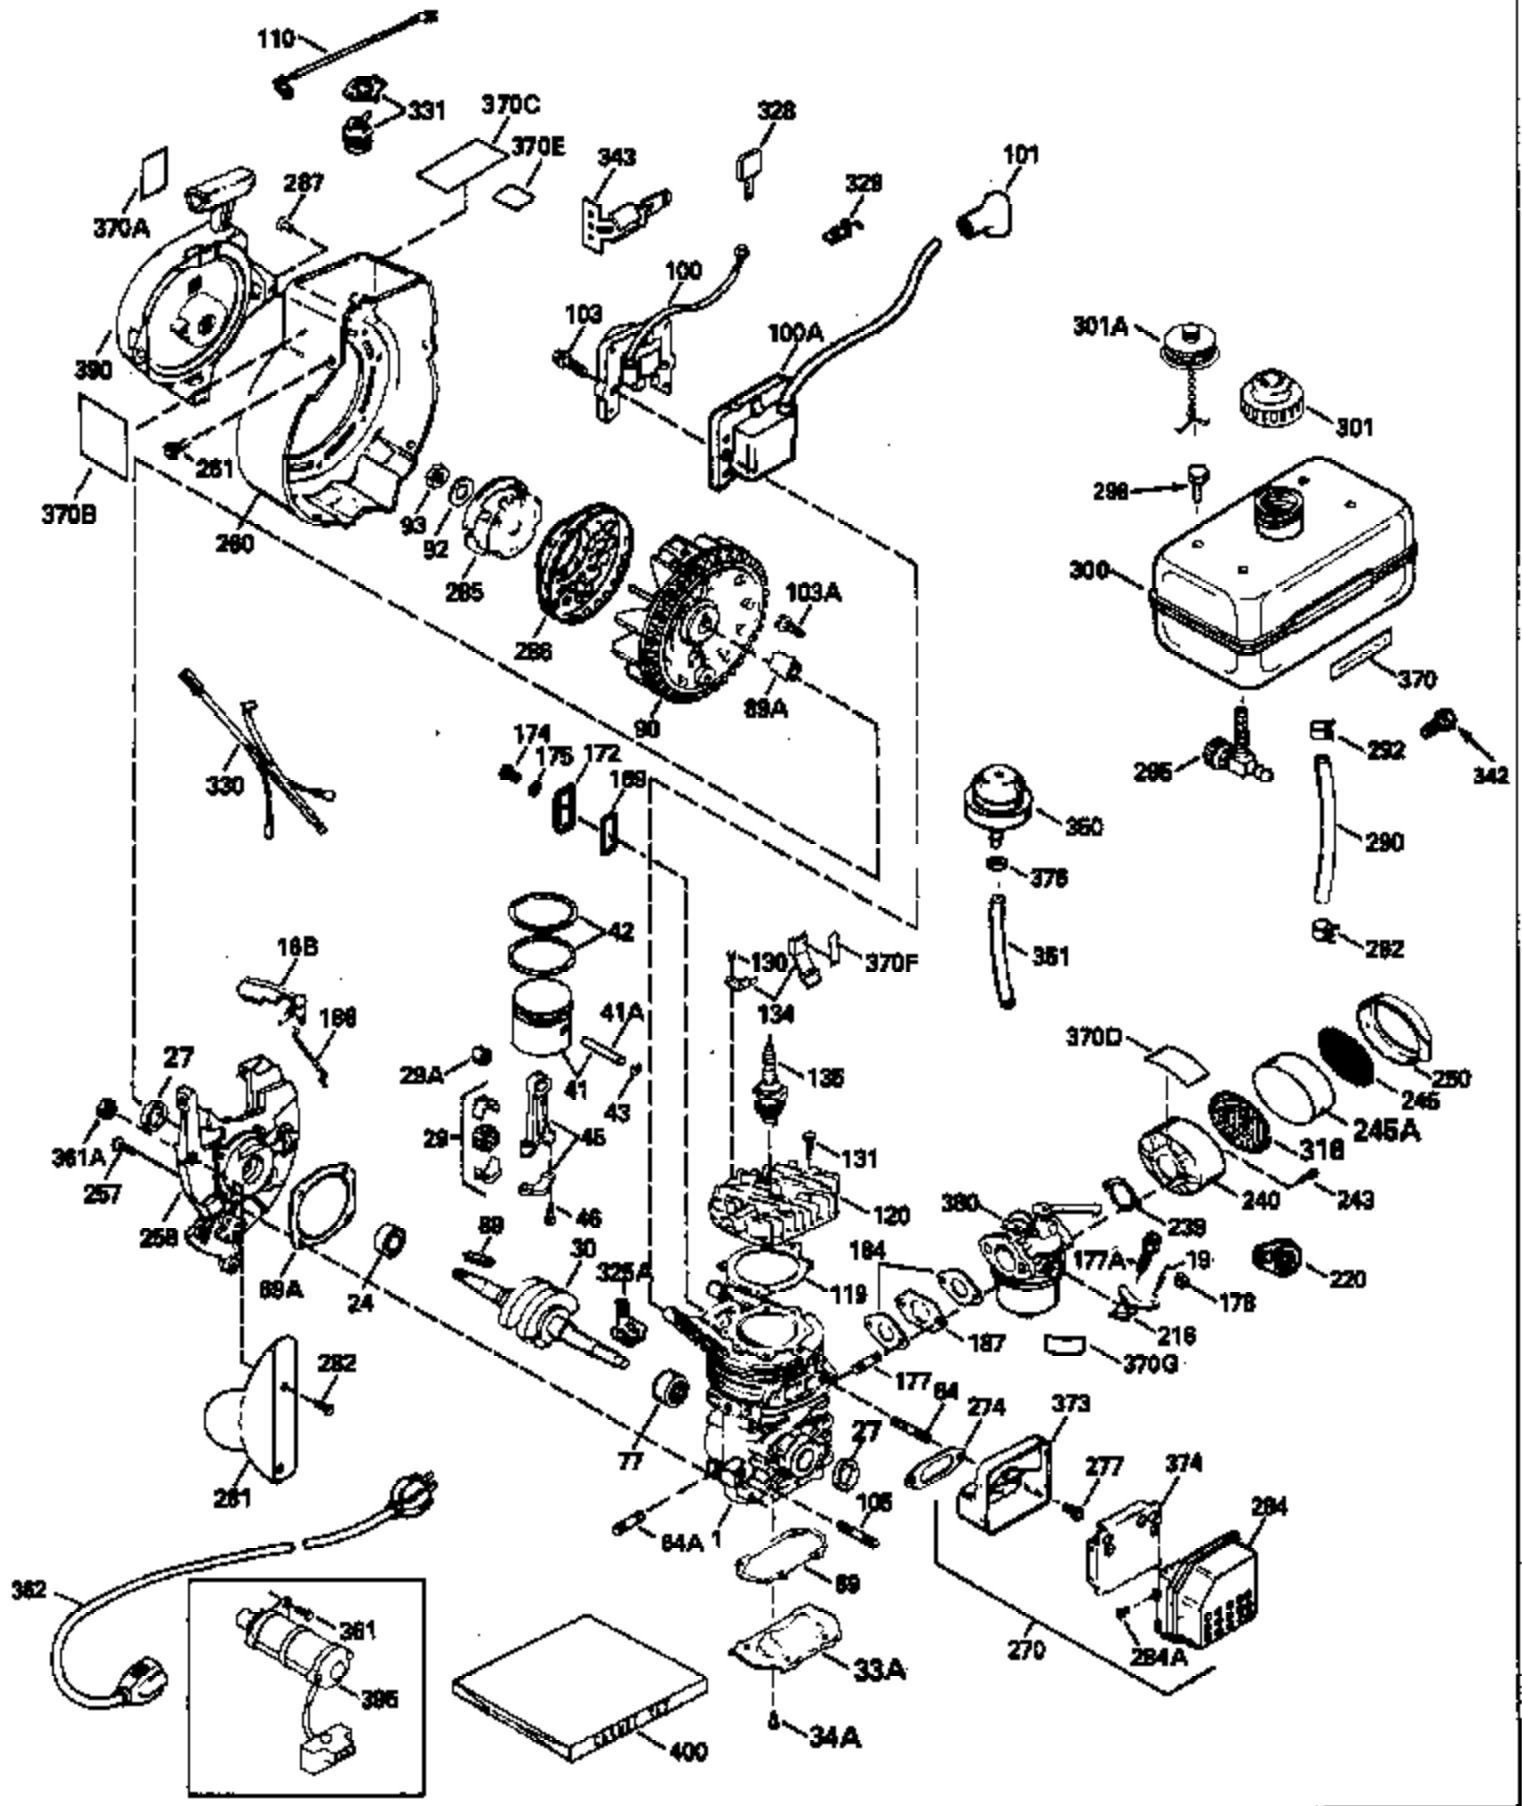

ILLUSTRATION SHOWS TYPICAL PARTS ONLY. ORDER BY PART NUMBER. PARTS NOT LISTED ARE SUPPLIED BY OEM.

Ref #	Part Number	Qty	Description
	1		Cylinder (Order s/b if replacement is req.)
16B	490291A		Air Vane
19	570646		Extension Spring
19	570707		Extension Spring
24	530110		Ball Bearing
27	510319		Oil Seal
29	530150		Needle Bearing & Liner Set (37 needle s)
29A	530104A		Cartridge Bearing
30	290602		Crankshaft
33A	570644		Cover Plate
34A	650579		Screw, Torx T-25, 10-24 x 1/2"
41	310283A		Piston & Pin Assy. (Incl. 43)
42	310190		Ring Set
43	310167		Piston Pin Retaining Ring
45	310235B		Connecting Rod Assy. (Incl. 29, 29A & 46)
46	650633		Connecting Rod Bolt
69A	510292A		* Cylinder Cover Gasket
69	510323A		* Cover Plate Gasket
77	530105		Cartridge Bearing
89A	611032		Adapter Sleeve
90	611066		Flywheel
92	650815		Belleville Washer
93	650390		Flywheel Nut
100A	34443A		Solid State Ignition (Incl. 101)
101	610118		Spark Plug Cover
103	650814		Screw, Torx T-15, 10-24 x 1"
105	650796		Stud, 5/16-18 x 1-1/4"
119	510274A		* Cylinder Head Gasket
120	250240B		Cylinder Head
131	650477		Screw, Torx T-30, 1/4-20 x 3/4"
135	611049		Resistor Spark Plug (RCJ-8Y)
169	510325A		* Cover Gasket
172	570708		Compression Release Cover
174	650579		Screw, Torx T-25, 10-24 x 1/2"
175	650838		Washer, No. 10
177A	650959		Screw, 1/4-20 x 1"
184	510326A		* Carburetor Gasket
186	490294		Governor Link
187	570438A		Spacer
216	570645		R.P.M. Adjusting Lever
257	650911		Screw, Torx T-30, 1/4-20 x 5/8"
258	350422		Blower Housing Base (Incl. 27)
260	350423		Blower Housing
261	650737		Screw, 1/4-20 x 1/2"
274	510207A		* Exhaust Gasket
277	650911		Screw, Torx T-30, 1/4-20 x 5/8"
284A	650578		Screw, 8-18 x 3/8"
284	390324		Muffler Cover NOTE: This muffler cover has been replaced by the new one piecemuffler, Ref. #'s 275, 275A & 275B.
285	590551		Starter Cup
287			Pop Rivet (3/16" dia.)(Purchase local ly)
330	611131A		Wire Harness
370C	35977		Caution Decal
373	390292A		Muffler Base
374	390272		Muffler Baffle
380	632641		Carburetor (Incl. 184) (Refer to Division 5, Section A, page A1-38 or Fiche 27A, Grid F-3 for breakdown)