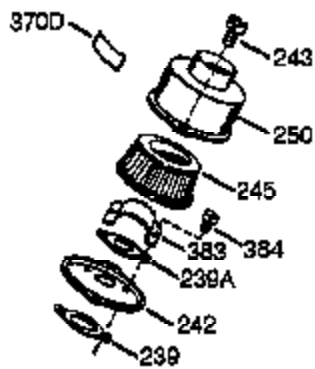

Ref #	Part Number	Qty	Description
	1 xxxxx	1	Cylinder (Order S/B if replacement is needed)
16B	490291A	1	Air Vane
19	570707	1	Extension Spring
24	530110	1	Ball Bearing
29	530150	1	Needle Bearing & Liner Set (37 Needle s)
29A	530104A	1	Cartridge Bearing
30	290602	1	Crankshaft
33A	570644	1	Cover Plate
34A	650579	4	Screw, Torx T-25, 10-24 x 1/2"
41	310283A	1	Piston & Pin Ass'y. (Incl. 43)
42	310190	2	Ring Set
43	310167	2	Piston Pin Retaining Ring
45	310235B	1	Connecting Rod Ass'y. (Incl. 29, 29A, & 46)
46	650633	4	Connecting Rod Bolt
69	510292A	1	* Cylinder Cover Gasket
69A	510323A	1	* Cover Plate Gasket
75	510319	2	Oil Seal
77	530105	1	Cartridge Bearing
89A	611032	1	Adapter Sleeve
90	611066	1	Flywheel
92	650815	1	Belleville Washer
93	650390	1	Flywheel Nut
100	34443A	1	Solid State Ignition (Incl. 101)
101	610118	1	Spark Plug Cover
103	650814	2	Screw, Torx T-15, 10-24 x 1"
105A	650796	4	Stud
119	510274A	1	* Cylinder Head Gasket
120	250240B	1	Cylinder Head
131	650477	5	Screw, Torx T-30, 1/4-20 x 3/4"
135	611049	1	Resistor Spark Plug (RCJ8Y)
163	650838	1	Washer
169	510325A	1	* Compression Release Cover Gasket
172A	570708	1	Compression Release Cover
174	650579	1	Screw, Torx T-25, 10-24 x 1/2"
177	650959	2	Screw, 5/32 Allen, 1/4-20 x 1"
184	510326A	2	* Carburetor Gasket
186	490322	1	Governor Link
187	570438A	1	Spacer
216	570645	1	R.P.M. Adjusting Lever
239	35815	1	Air Cleaner Gasket
257	650911	4	Screw, Torx T-30, 1/4-20 x 5/8"
258	350422	1	Blower Housing Base (Incl. 75)
260	350423	1	Blower Housing
261	650737	4	Screw, 1/4-20 x 1/2"
274	510207A	1	* Exhaust Gasket
277	650869	2	Screw, 1/4-20 x 2-3/4"
285	590551	1	Starter Cup
287	xxxxx	4	Pop Rivet (Can be purchased locally)
325	29443	1	Wire Clip
330	611131A	1	Wire Harness
370	35977	1	Instruction Decal
380	632641	1	Carburetor (Incl. 184)
390	590537	1	Rewind Starter
400	510324B	1	* Gasket Set (Incl. items marked PK i n notes) Incl. (1) each of part #'s 510207A, 510274A, 510292A, 510323A, 510325A, 510326A, 510346A, and (2) of part # 510110A