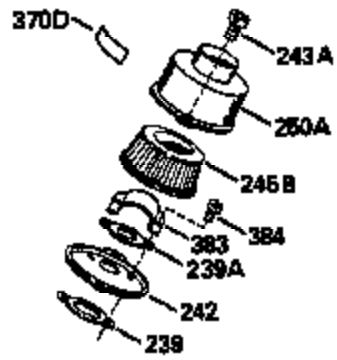

ILLUSTRATION SHOWS TYPICAL PARTS ONLY. ORDER BY PART NUMBER. PARTS NOT LISTED ARE SUPPLIED BY OEM.

Ref #	Part Number	Qty	Description
239A	35815		Air Cleaner Gasket (.031" thick)
287A	650926		Screw, 8-32 x 21/64"
325	29443		Wire Clip
327	35392		Starter Plug
350	570629A		Primer Bulb
351A	410274		Primer Line
383	570434		Air Baffle
384	650229		Screw, Torx T-25, 10-32 x 3/8"
390A	590669		Rewind Starter (Refer to Division 5, Section C, page 34 or Fiche 27A, Grid G-10for breakdown)
422	730227A		2-Cycle Oil (8 oz.)