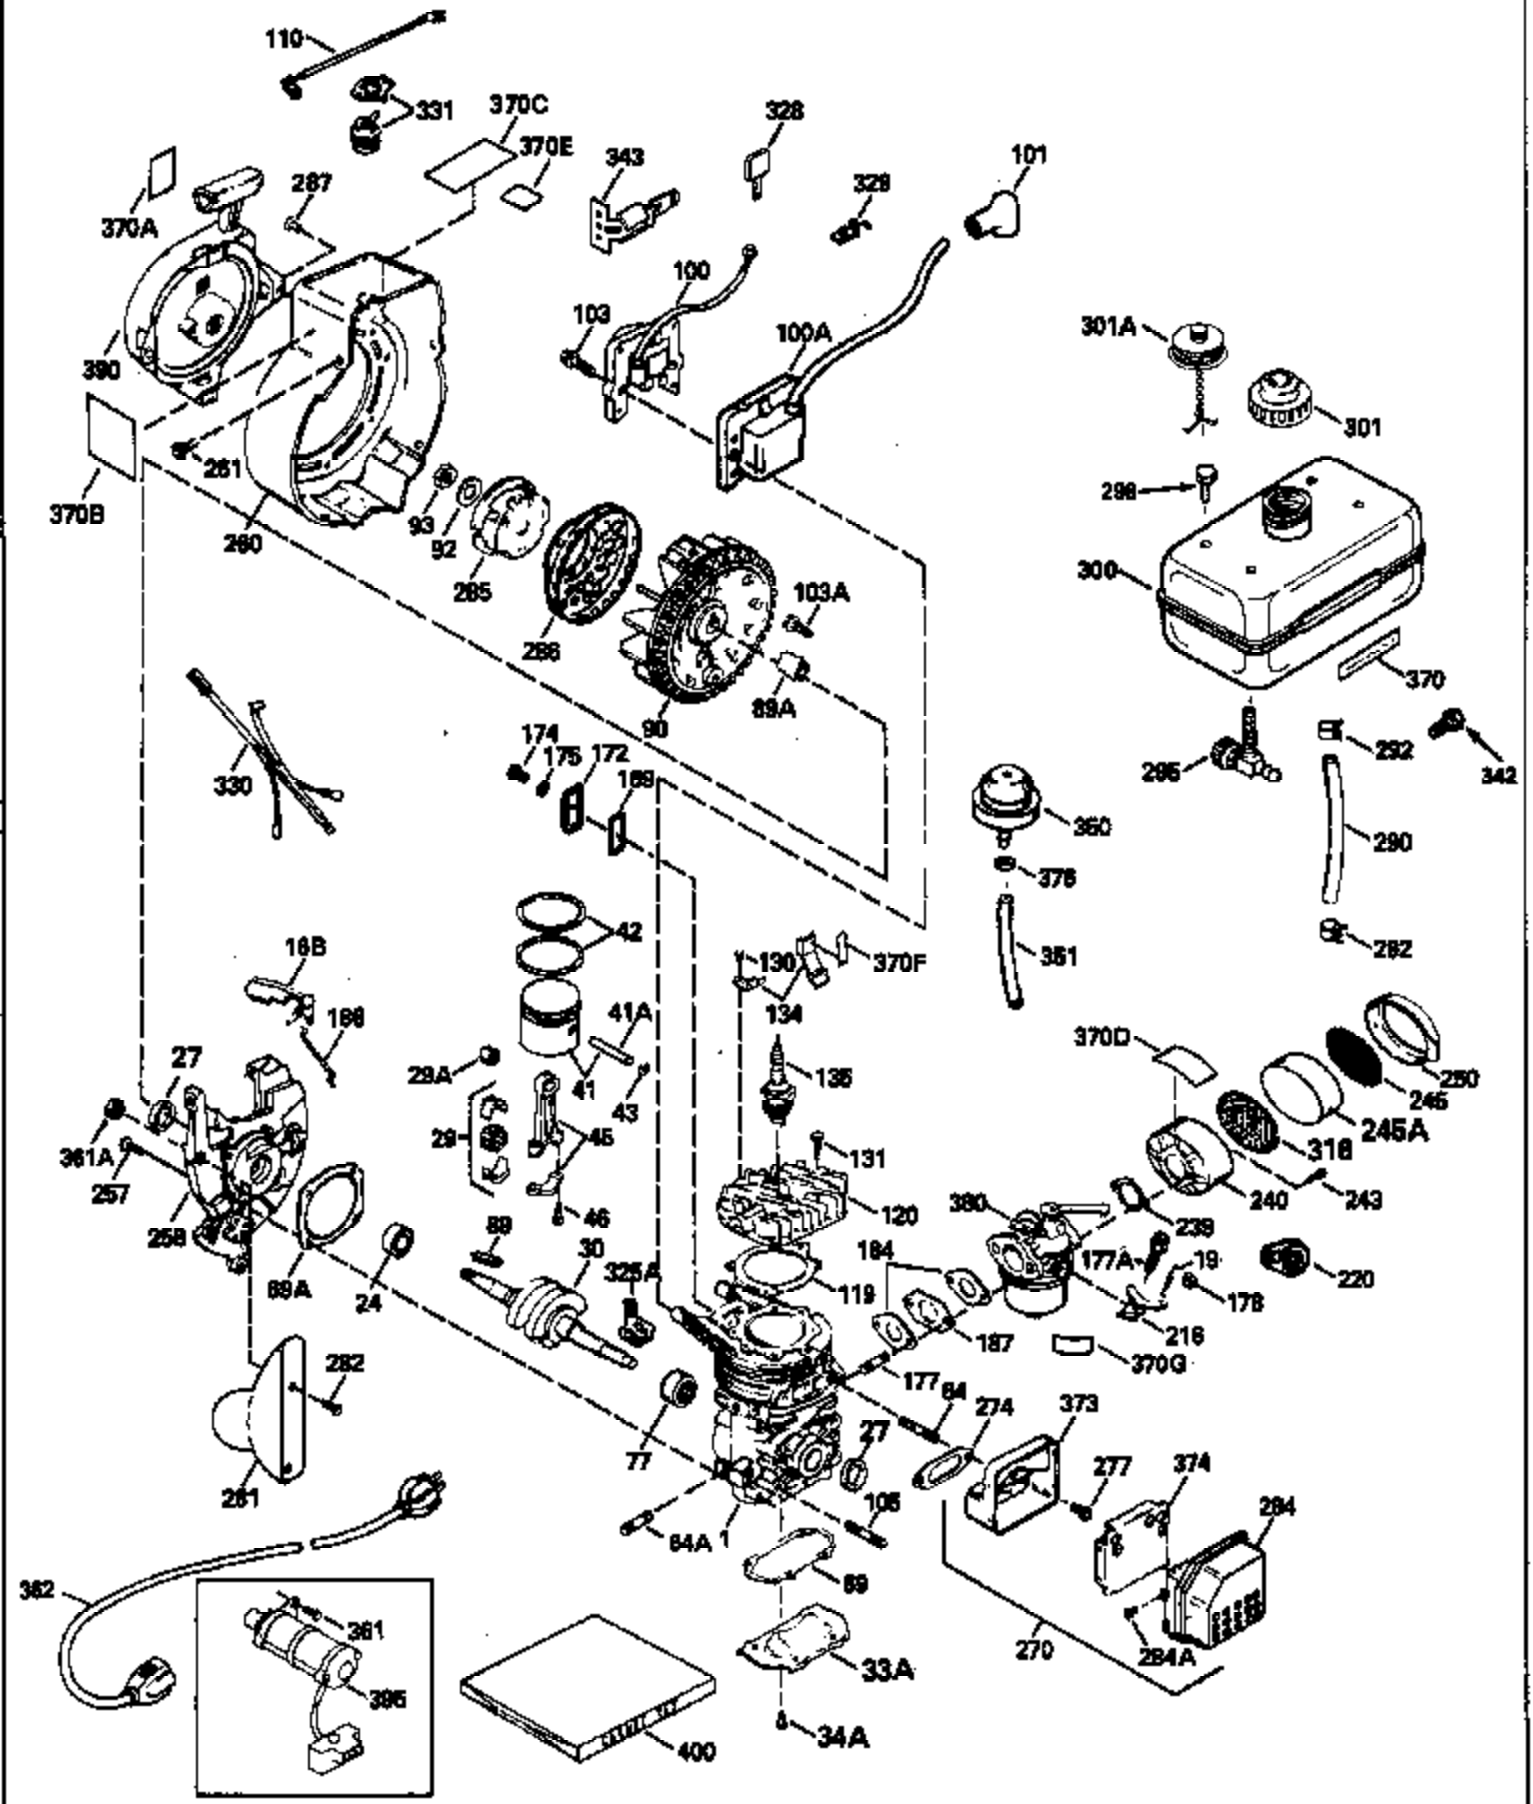

ILLUSTRATION SHOWS TYPICAL PARTS ONLY. ORDER BY PART NUMBER. PARTS NOT LISTED ARE SUPPLIED BY OEM.

Ref #	Part Number	Qty	Description
	1		Cylinder (Order s/b if replacement is req.)
16B	490291A		Air Vane
19	570646		Extension Spring
24	530110		Ball Bearing
27	510319		Oil Seal
29	530150		Needle Bearing & Liner Set (37 needle s)
29A	530104A		Cartridge Bearing
30	290628		Crankshaft
33A	570644		Cover Plate
34A	650579		Screw, Torx T-25, 10-24 x 1/2"
41	310283A		Piston & Pin Assy. (Incl. 43)
42	310190		Ring Set
43	310167		Piston Pin Retaining Ring
45	310235B		Connecting Rod Assy. (Incl. 29, 29A & 46)
46	650633		Connecting Rod Bolt
69	510323A		* Cover Plate Gasket
69A	510292A		* Cylinder Cover Gasket
77	530105		Cartridge Bearing
89A	611032		Adapter Sleeve
90	611066		Flywheel
92	650815		Belleville Washer
93	650390		Flywheel Nut
100A	34443A		Solid State Ignition (Incl. 101)
101	610118		Spark Plug Cover
103	650814		Screw, Torx T-15, 10-24 x 1"
110	611130		Ground Wire
119	510274A		* Cylinder Head Gasket
120	250240B		Cylinder Head
131	650477		Screw, Torx T-30, 1/4-20 x 3/4"
135	611049		Resistor Spark Plug (RCJ-8Y)
169	510325A		* Cover Gasket
172	570647		Compression Release Cover
174	650579		Screw, Torx T-25, 10-24 x 1/2"
175	650838		Washer, No. 10
177A	650959		Screw, 1/4-20 x 1"
184	510326A		* Carburetor Gasket
186	490297		Governor Link
187	570438A		Spacer
216	570645		R.P.M. Adjusting Lever
257	650911		Screw, Torx T-30, 1/4-20 x 5/8"
258	350422		Blower Housing Base (Incl. 27)
260	350444		Blower Housing
261	650737		Screw, 1/4-20 x 1/2"
274	510207A		* Exhaust Gasket
277	650911		Screw, Torx T-30, 1/4-20 x 5/8"
281	590668		Starter Bubble Cover
282	30063		Screw, Torx T-30, 1/4-20 x 1/2"
284A	650578		Screw, 8-18 x 3/8"
284	390313		Muffler Cover NOTE: This muffler cover has been replaced by the new one piecemuffler, Ref. #s 275, 275A & 275B.
285	590551		Starter Cup
287			Pop Rivet (3/16" dia.)(Purchase local ly)
301	410259A		Fuel Cap
350	570629A		Primer Bulb
373	390292A		Muffler Base
374	390272		Muffler Baffle