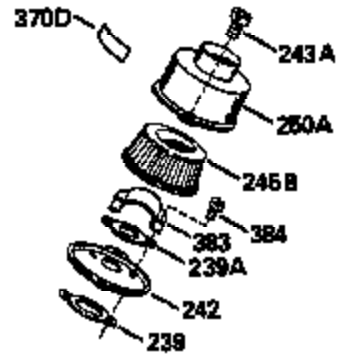

ILLUSTRATION SHOWS TYPICAL PARTS ONLY. ORDER BY PART NUMBER. PARTS NOT LISTED ARE SUPPLIED BY OEM.

Ref #	Part Number	Qty	Description
239A	35815		Air Cleaner Gasket (.031" thick)
325	29443		Wire Clip
383	570434		Air Baffle
384	650229		Screw, Torx T-25, 10-32 x 3/8"
422	730227A		2-Cycle Oil (8 oz.)