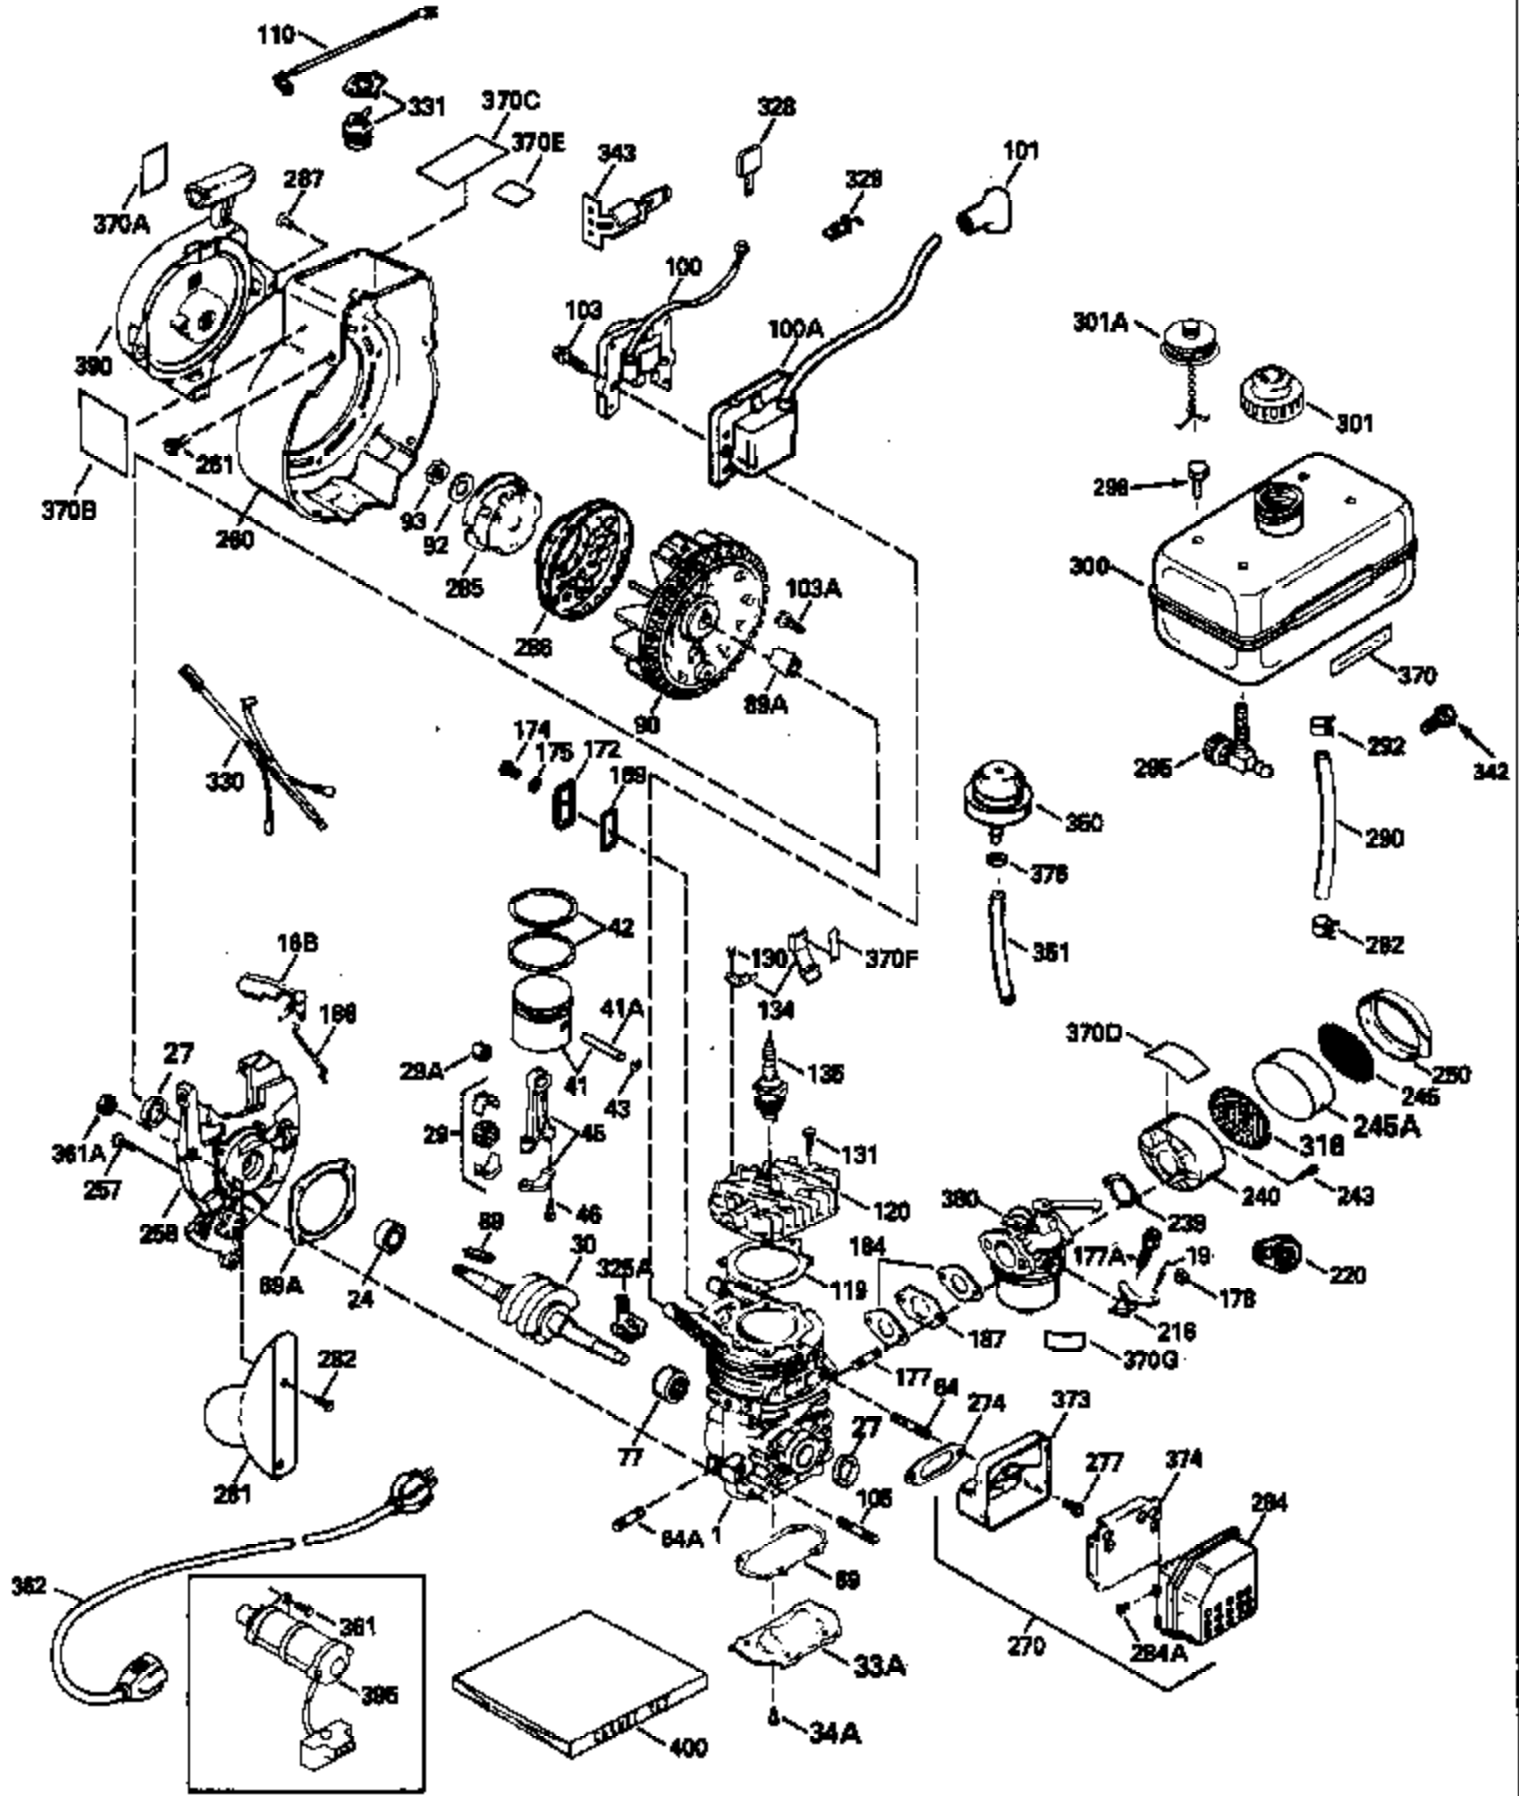

ILLUSTRATION SHOWS TYPICAL PARTS ONLY. ORDER BY PART NUMBER. PARTS NOT LISTED ARE SUPPLIED BY OEM.

Ref #	Part Number	Qty	Description
	1		Cylinder (Order s/b if replacement is req.)
16B	490291A		Air Vane
19	570646		Extension Spring
24	530110		Ball Bearing
27	510319		Oil Seal
29	530150		Needle Bearing & Liner Set (37 needle s)
29A	530104A		Cartridge Bearing
30	290602		Crankshaft
33A	570644		Cover Plate
34A	650579		Screw, Torx T-25, 10-24 x 1/2"
41	310283A		Piston & Pin Assy. (Incl. 43)
42	310190		Ring Set
43	310167		Piston Pin Retaining Ring
45	310235B		Connecting Rod Assy. (Incl. 29, 29A & 46)
46	650633		Connecting Rod Bolt
69	510323A		* Cover Plate Gasket
69A	510292A		* Cylinder Cover Gasket
77	530105		Cartridge Bearing
89A	611032		Adapter Sleeve
90	611112		Flywheel
92	650815		Belleville Washer
93	650390		Flywheel Nut
100A	34443A		Solid State Ignition (Incl. 101)
101	610118		Spark Plug Cover
103	650814		Screw, Torx T-15, 10-24 x 1"
119	510274A		* Cylinder Head Gasket
120	250240B		Cylinder Head
131	650477		Screw, Torx T-30, 1/4-20 x 3/4"
135	611049		Resistor Spark Plug (RCJ-8Y)
169	510325A		* Cover Gasket
172	570647		Compression Release Cover
174	650579		Screw, Torx T-25, 10-24 x 1/2"
175	650838		Washer, No. 10
177A	650959		Screw, 1/4-20 x 1"
184	510326A		* Carburetor Gasket
186	490294		Governor Link
187	570438A		Spacer
216	570645		R.P.M. Adjusting Lever
257	650911		Screw, Torx T-30, 1/4-20 x 5/8"
258	350396		Blower Housing Base (Incl. 27)
260	350397		Blower Housing
261	650737		Screw, 1/4-20 x 1/2"
270	390263B		Muffler Assy.(Incl.277,284,284A,373,3 74) NOTE: Muffler Assembly 390263B has been replaced by the new onepiece muffler, Ref. 275.
274	510346		* Exhaust Gasket
277	650911		Screw, Torx T-30, 1/4-20 x 5/8"
284A	650578		Screw, 8-18 x 3/8"
284	390267		Muffler Cover NOTE: This muffler cover has been replaced by the new one piecemuffler, Ref. #s 275, 275A or 275B.
285	590551		Starter Cup
287			Pop Rivet (3/16" dia.)(Purchase local ly)
330	611153		Wire Harness
373	390292A		Muffler Base
374	390272		Muffler Baffle