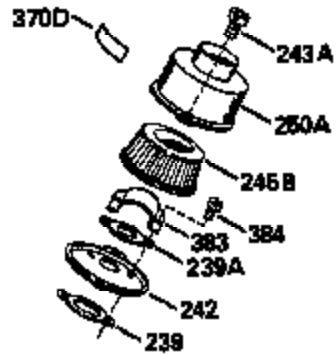

ILLUSTRATION SHOWS TYPICAL PARTS ONLY. ORDER BY PART NUMBER. PARTS NOT LISTED ARE SUPPLIED BY OEM.

Ref #	Part Number	Qty	Description
239A	35815		Air Cleaner Gasket (.031" thick)
275	390330		Muffler (1 piece)
277A	650869		Screw, 1/4-20 x 2-3/4"
325	29443		Wire Clip
383	570434		Air Baffle
384	650229		Screw, Torx T-25, 10-32 x 3/8"
422	730227A		2-Cycle Oil (8 oz.)