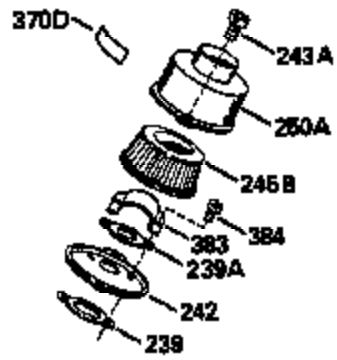

ILLUSTRATION SHOWS TYPICAL PARTS ONLY. ORDER BY PART NUMBER. PARTS NOT LISTED ARE SUPPLIED BY OEM.

Ref #	Part Number	Qty	Description
325	29443		Wire Clip
422	730227A		2-Cycle Oil (8 oz.)