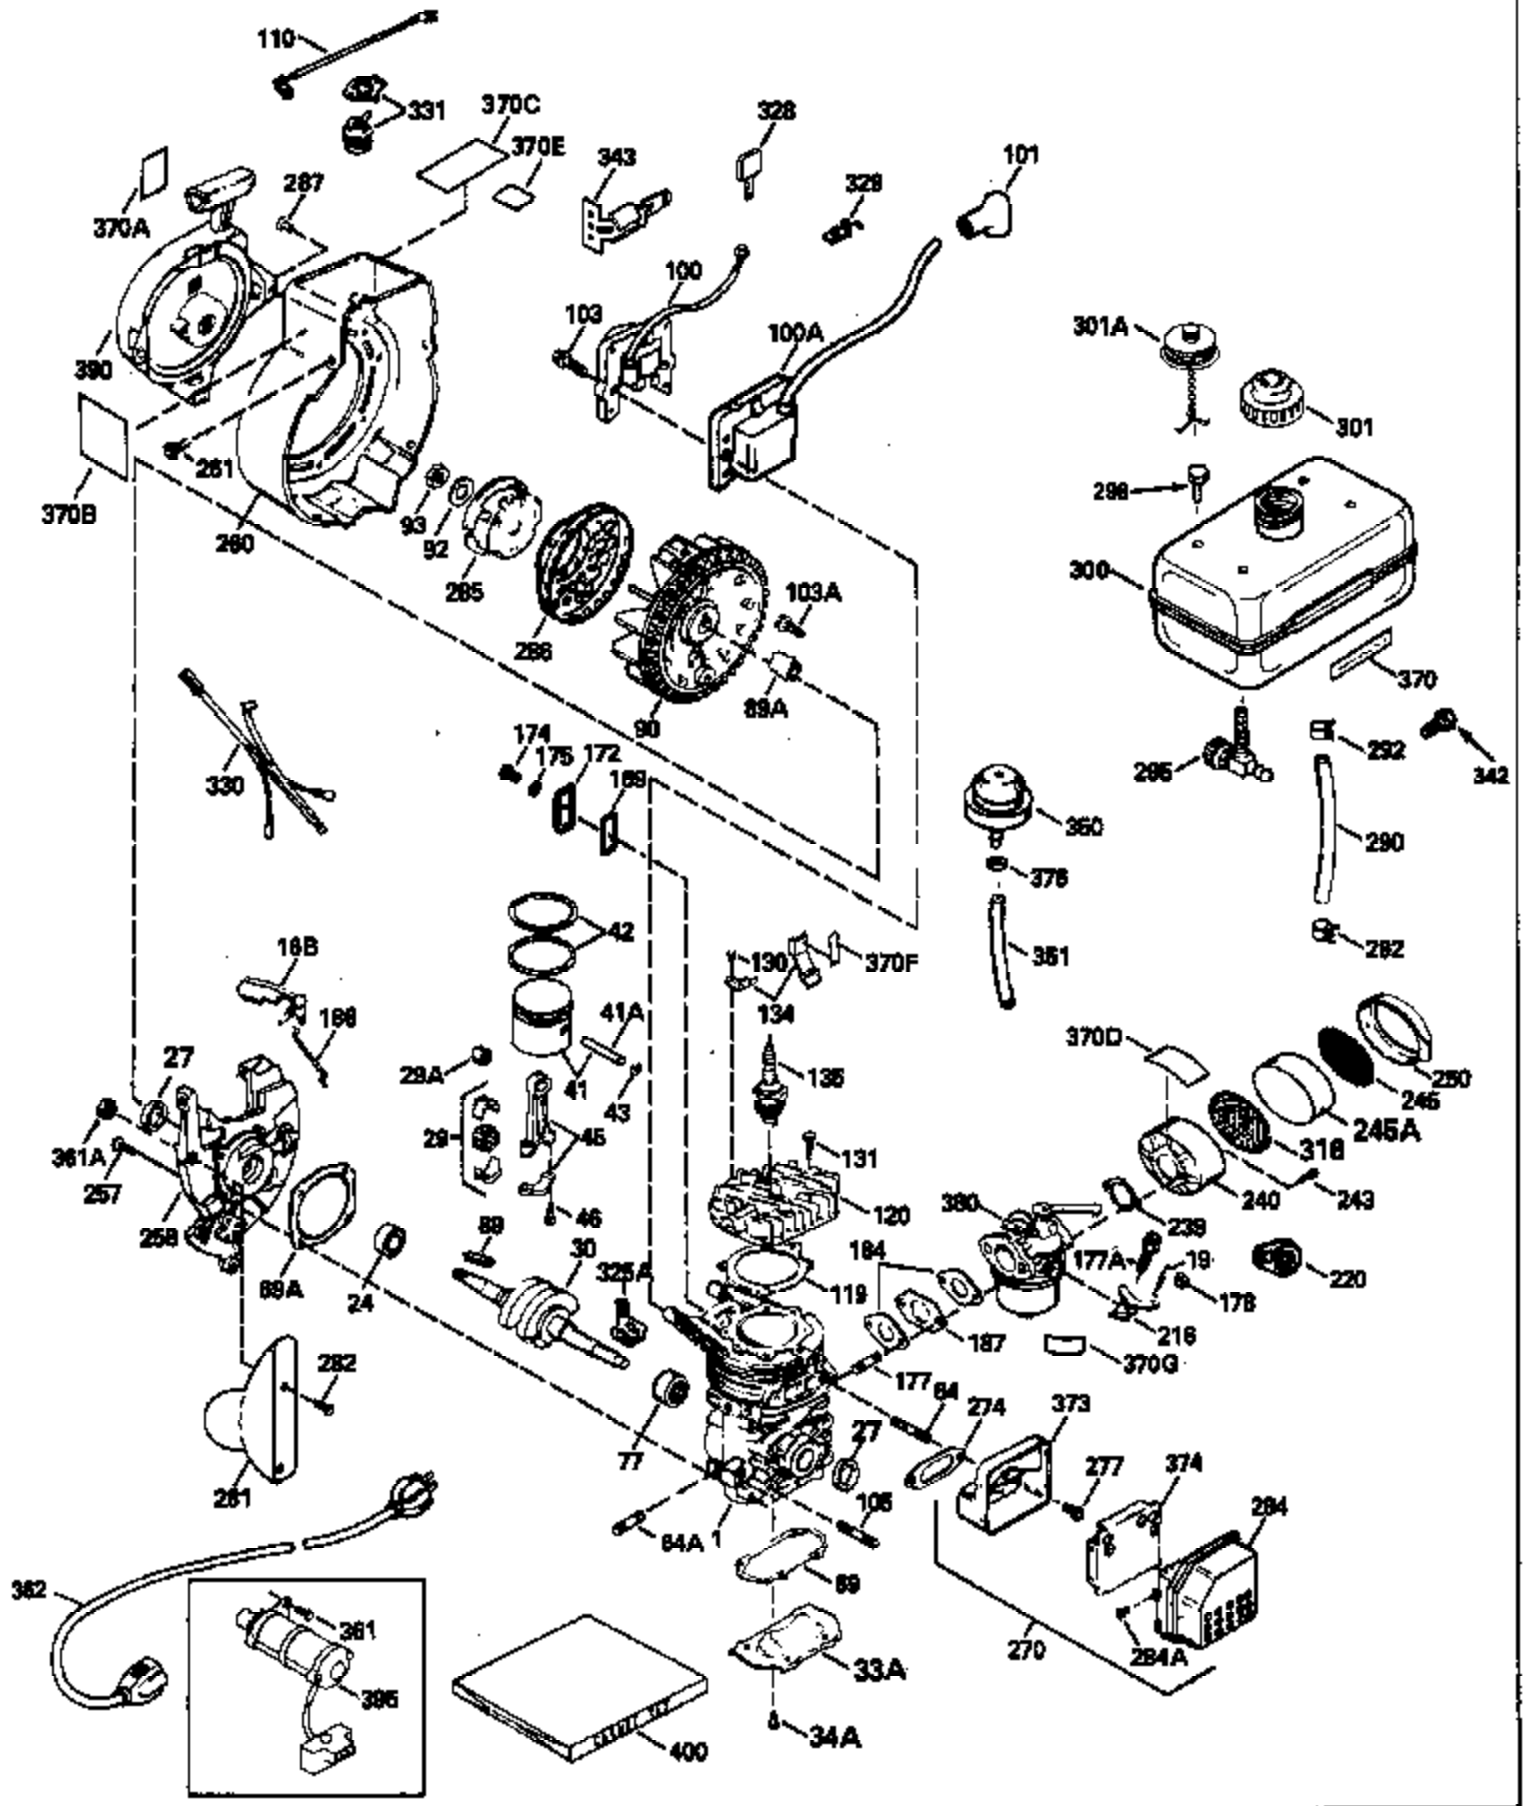

ILLUSTRATION SHOWS TYPICAL PARTS ONLY. ORDER BY PART NUMBER. PARTS NOT LISTED ARE SUPPLIED BY OEM.

Ref #	Part Number	Qty	Description
	1		Cylinder (Order s/b if replacement is req.)
16B	490291A		Air Vane
19	570646		Extension Spring
24	530110		Ball Bearing
27	510319		Oil Seal
29A	530104A		Cartridge Bearing
29	530150		Needle Bearing & Liner Set (37 needle s)
30	290607		Crankshaft
33A	570644		Cover Plate
34A	650579		Screw, Torx T-25, 10-24 x 1/2"
41	310283A		Piston & Pin Assy. (Incl. 43)
42	310190		Ring Set
43	310167		Piston Pin Retaining Ring
45	310235B		Connecting Rod Assy. (Incl. 29, 29A & 46)
46	650633		Connecting Rod Bolt
69	510323A		* Cover Plate Gasket
69A	510292A		* Cylinder Cover Gasket
77	530105		Cartridge Bearing
89A	611032		Adapter Sleeve
90	611066		Flywheel
92	650815		Belleville Washer
93	650390		Flywheel Nut
100	34443A		Solid State Ignition (Incl. 101)
101	610118		Spark Plug Cover
103	650814		Screw, Torx T-15, 10-24 x 1"
110	611129		Ground Wire
119	510274A		* Cylinder Head Gasket
120	250240B		Cylinder Head
131	650477		Screw, Torx T-30, 1/4-20 x 3/4"
135	611049		Resistor Spark Plug (RCJ-8Y)
169	510325A		* Cover Gasket
172	570647		Compression Release Cover
174	650579		Screw, Torx T-25, 10-24 x 1/2"
175	650838		Washer, No. 10
177A	650959		Screw, 1/4-20 x 1"
184	510326A		* Carburetor Gasket
186	490294		Governor Link
187	570438A		Spacer
216	570645		R.P.M. Adjusting Lever
257	650911		Screw, Torx T-30, 1/4-20 x 5/8"
258	350422		Blower Housing Base (Incl. 27)
260	350424		Blower Housing
261	650737		Screw, 1/4-20 x 1/2"
270	390263B		Muffler Assy.(Incl.277,284,284A,373,3 74) NOTE: Muffler Assembly 390263B has been replaced by the new onepiece muffler, Ref. 275.
274	510207A		* Exhaust Gasket
277	650911		Screw, Torx T-30, 1/4-20 x 5/8"
284	390267		Muffler Cover NOTE: This muffler cover has been replaced by the new one piecemuffler, Ref. #s 275, 275A or 275B.
284A	650578		Screw, 8-18 x 3/8"
285	590551		Starter Cup
287			Pop Rivet (3/16" dia.)(Purchase local ly)
361A	650742		Nut & Lock Washer, 6-32
361	650909		Screw, Torx T-30, 1/4-20 x 7/8"
362	32450B		Extension Cord (10'6")
373	390292A		Muffler Base