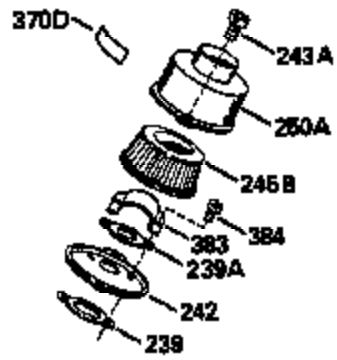

ILLUSTRATION SHOWS TYPICAL PARTS ONLY. ORDER BY PART NUMBER. PARTS NOT LISTED ARE SUPPLIED BY OEM.

Ref #	Part Number	Qty	Description
287A	650926		Screw, 8-32 x 21/64"
325	29443		Wire Clip
350	570629A		Primer Bulb
390A	590652		Rewind Starter (Refer to Division 5, Section C, page 34 or Fiche 27A, Grid G-10for breakdown)
422	730227A		2-Cycle Oil (8 oz.)