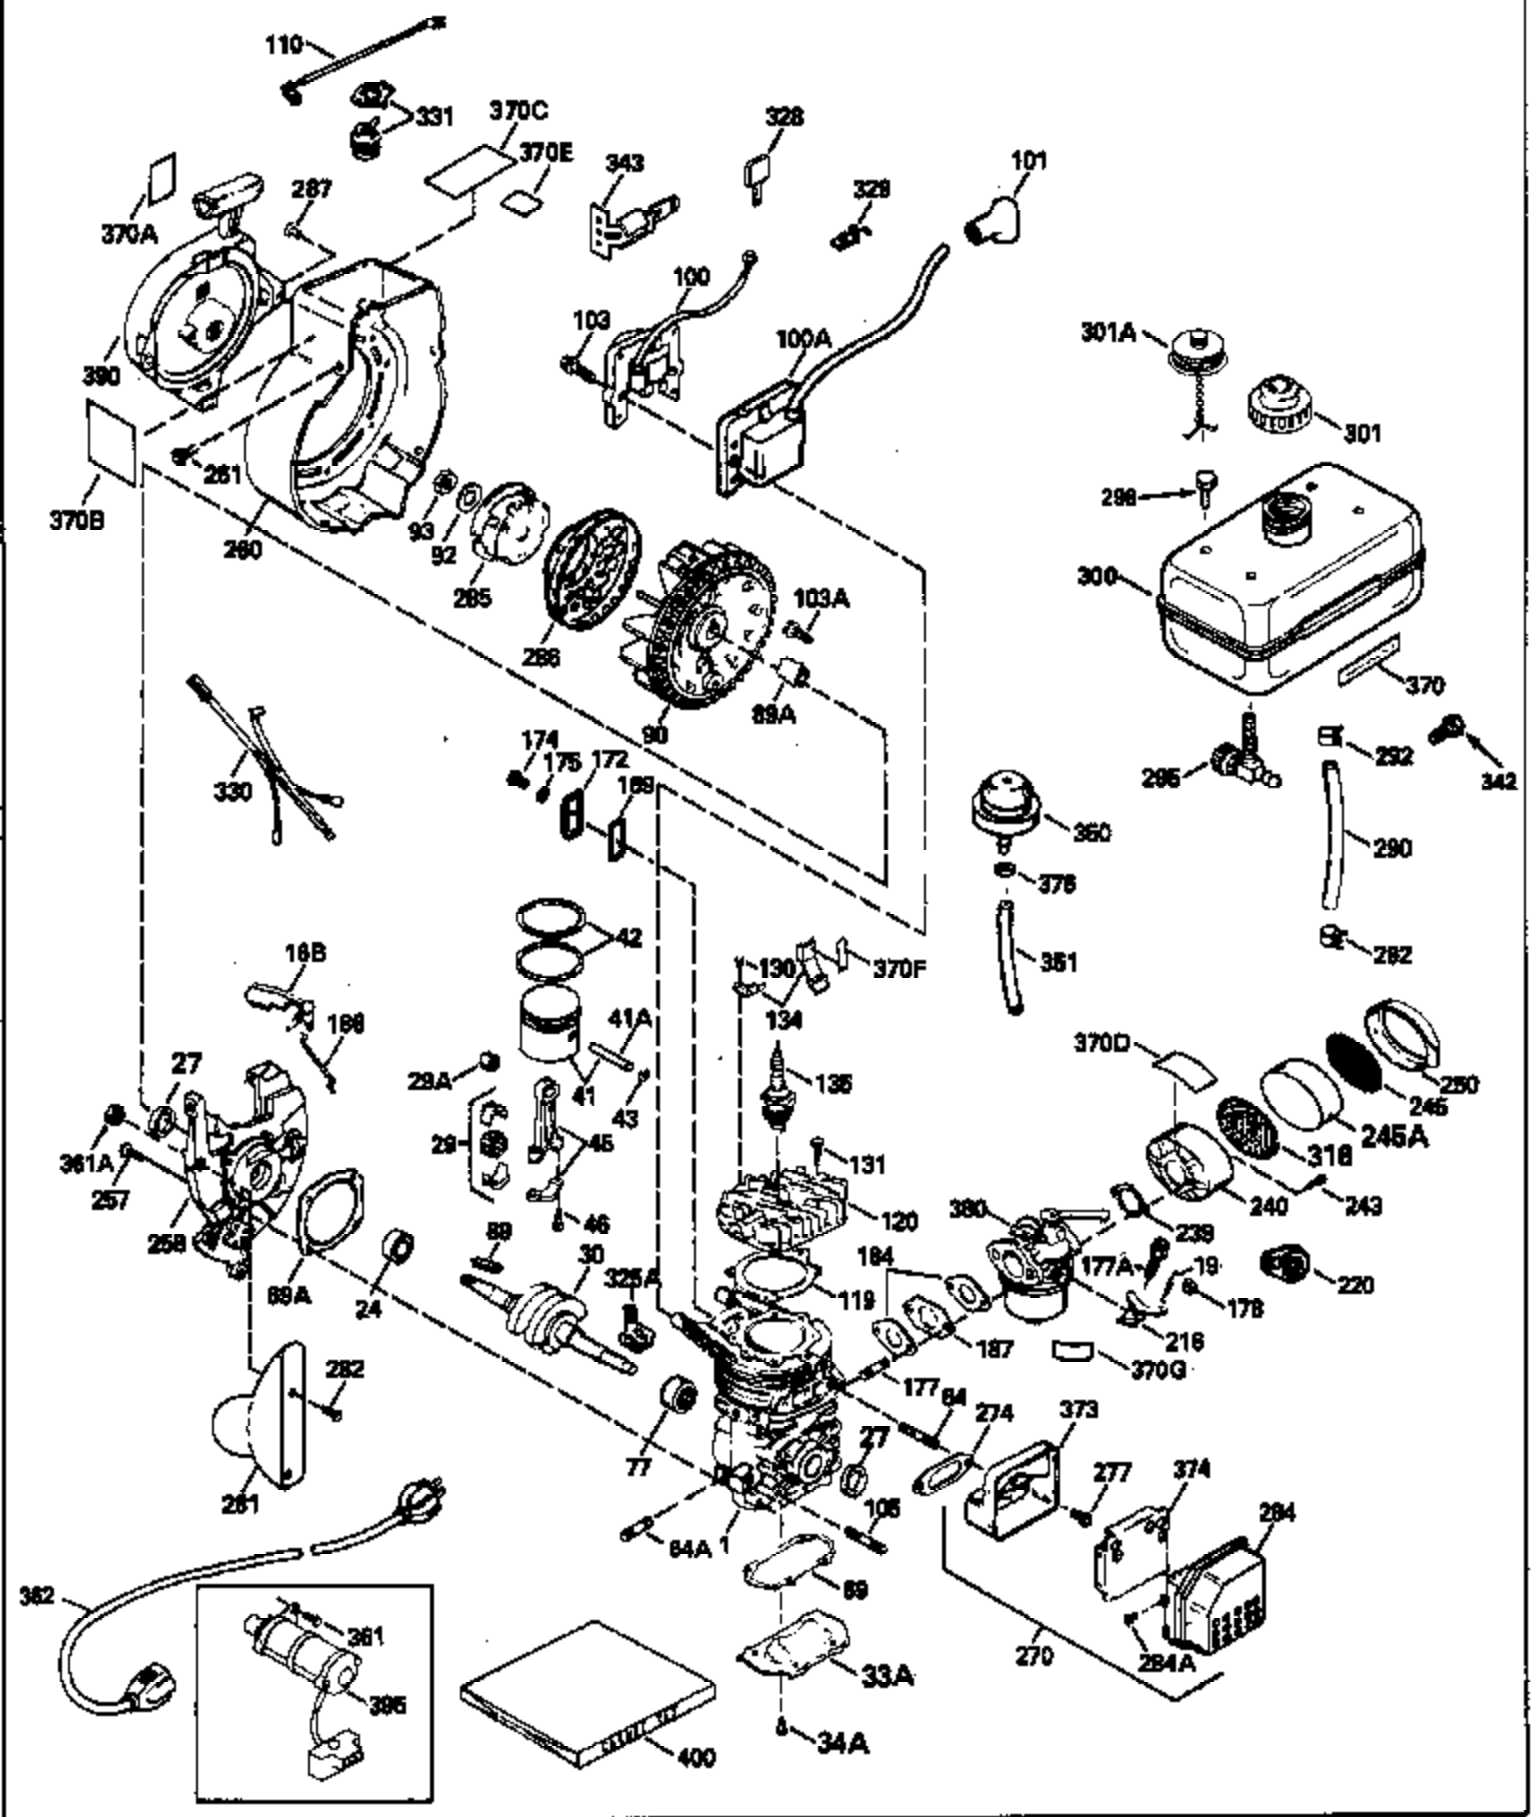

ILLUSTRATION SHOWS TYPICAL PARTS ONLY. ORDER BY PART NUMBER. PARTS NOT LISTED ARE SUPPLIED BY OEM.

Ref #	Part Number	Qty	Description
	1		Cylinder (Order s/b if replacement is req.)
16B	490291A		Air Vane
19	570646		Extension Spring
24	530110		Ball Bearing
27	510319		Oil Seal
29	530150		Needle Bearing & Liner Set (37 needle s)
29A	530104A		Cartridge Bearing
30	290607		Crankshaft
33A	570644		Cover Plate
34A	650579		Screw, Torx T-25, 10-24 x 1/2"
41	310283A		Piston & Pin Assy. (Incl. 43)
42	310190		Ring Set
43	310167		Piston Pin Retaining Ring
45	310235B		Connecting Rod Assy. (Incl. 29, 29A & 46)
46	650633		Connecting Rod Bolt
69	510323A		* Cover Plate Gasket
69A	510292A		* Cylinder Cover Gasket
77	530105		Cartridge Bearing
89A	611032		Adapter Sleeve
90	611112		Flywheel
92	650815		Belleville Washer
93	650390		Flywheel Nut
100A	34443A		Solid State Ignition (Incl. 101)
101	610118		Spark Plug Cover
103	650814		Screw, Torx T-15, 10-24 x 1"
119	510274A		* Cylinder Head Gasket
120	250240B		Cylinder Head
131	650477		Screw, Torx T-30, 1/4-20 x 3/4"
135	611049		Resistor Spark Plug (RCJ-8Y)
169	510325A		* Cover Gasket
172	570647		Compression Release Cover
174	650579		Screw, Torx T-25, 10-24 x 1/2"
175	650838		Washer, No. 10
177A	650959		Screw, 1/4-20 x 1"
184	510326A		* Carburetor Gasket
186	490294		Governor Link
187	570438A		Spacer
216	570645		R.P.M. Adjusting Lever
257	650911		Screw, Torx T-30, 1/4-20 x 5/8"
258	350396		Blower Housing Base (Incl. 27)
260	350437		Blower Housing
261	650737		Screw, 1/4-20 x 1/2"
270	390263B		Muffler Assy.(Incl.277,284,284A,373,3 74) NOTE: Muffler Assembly 390263B has been replaced by the new onepiece muffler, Ref. 275.
274	510207A		* Exhaust Gasket
277	650911		Screw, Torx T-30, 1/4-20 x 5/8"
284	390267		Muffler Cover NOTE: This muffler cover has been replaced by the new one piecemuffler, Ref. #s 275, 275A or 275B.
284A	650578		Screw, 8-18 x 3/8"
285	590551		Starter Cup
287			Pop Rivet (3/16" dia.)(Purchase local ly)
300	32660A		Fuel Tank (Incl. 292)
301	410240		Fuel Cap
330	611164A		Wire Harness
350	570629A		Primer Bulb
351	32180C		Primer Line