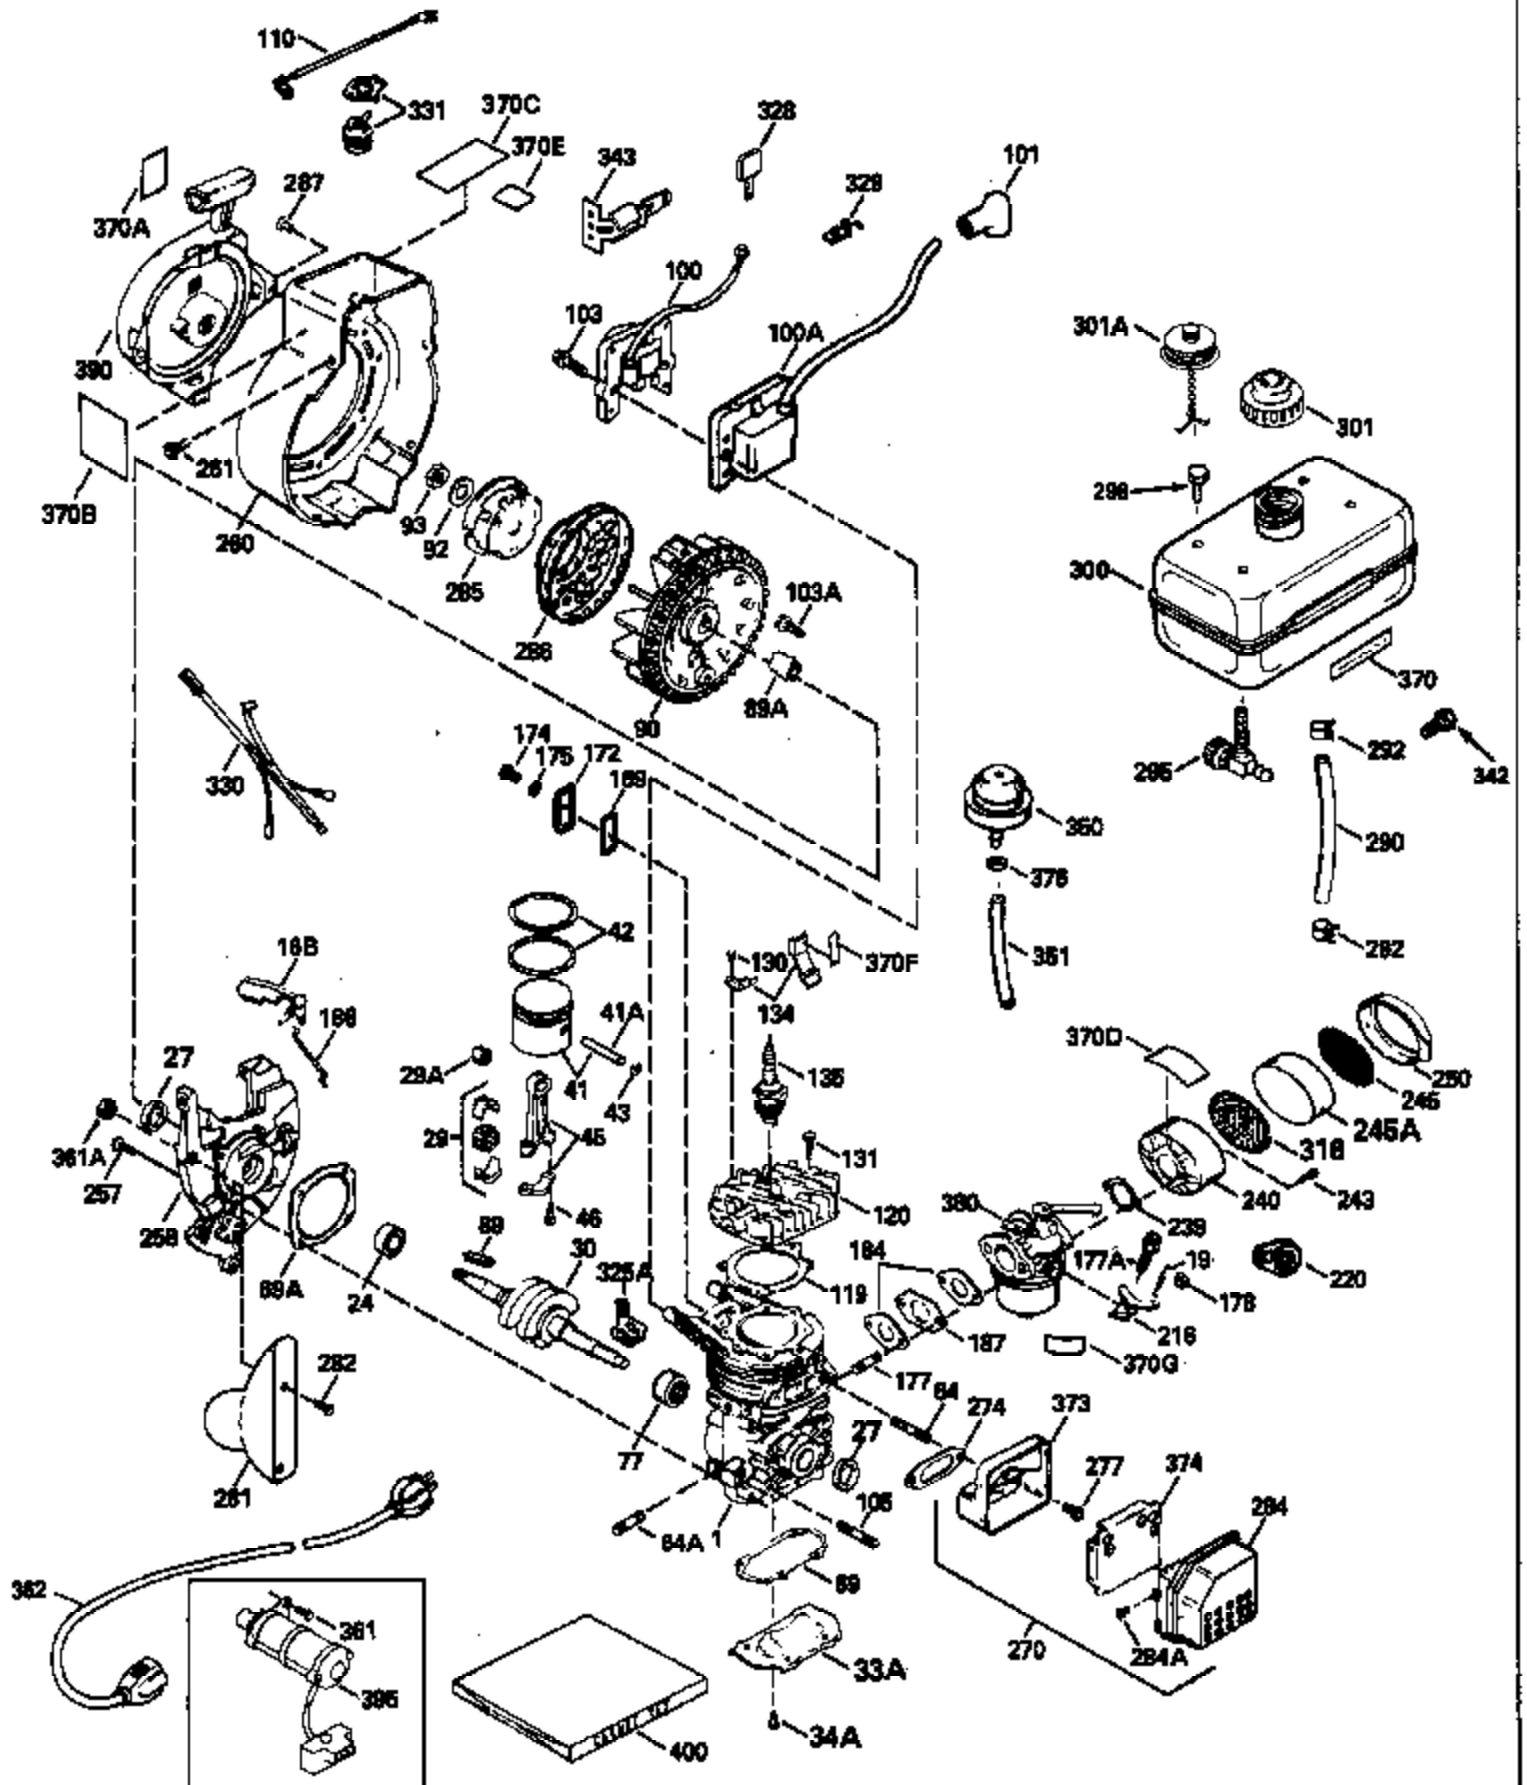

ILLUSTRATION SHOWS TYPICAL PARTS ONLY. ORDER BY PART NUMBER. PARTS NOT LISTED ARE SUPPLIED BY OEM.

Ref #	Part Number	Qty	Description
	1		Cylinder (Order s/b if replacement is req.)
16B	490291A		Air Vane
19	570646		Extension Spring
24	530110		Ball Bearing
27	510319		Oil Seal
29	530150		Needle Bearing & Liner Set (37 needle s)
29A	530104A		Cartridge Bearing
30	290607		Crankshaft
33A	570644		Cover Plate
34A	650579		Screw, Torx T-25, 10-24 x 1/2"
41	310283A		Piston & Pin Assy. (Incl. 43)
42	310190		Ring Set
43	310167		Piston Pin Retaining Ring
45	310235B		Connecting Rod Assy. (Incl. 29, 29A & 46)
46	650633		Connecting Rod Bolt
69	510323A		* Cover Plate Gasket
69A	510292A		* Cylinder Cover Gasket
77	530105		Cartridge Bearing
89A	611032		Adapter Sleeve
90	611066		Flywheel
92	650815		Belleville Washer
93	650390		Flywheel Nut
100A	34443A		Solid State Ignition (Incl. 101)
101	610118		Spark Plug Cover
103	650814		Screw, Torx T-15, 10-24 x 1"
119	510274A		* Cylinder Head Gasket
120	250240B		Cylinder Head
131	650477		Screw, Torx T-30, 1/4-20 x 3/4"
135	611049		Resistor Spark Plug (RCJ-8Y)
169	510325A		* Cover Gasket
172	570647		Compression Release Cover
174	650579		Screw, Torx T-25, 10-24 x 1/2"
175	650838		Washer, No. 10
177A	650959		Screw, 1/4-20 x 1"
184	510326A		* Carburetor Gasket
186	490294		Governor Link
187	570438A		Spacer
216	570645		R.P.M. Adjusting Lever
257	650911		Screw, Torx T-30, 1/4-20 x 5/8"
258	350422		Blower Housing Base (Incl. 27)
260	350437		Blower Housing
261	650737		Screw, 1/4-20 x 1/2"
270	390263B		Muffler Assy.(Incl.277,284,284A,373,3 74) NOTE: Muffler Assembly 390263B has been replaced by the new onepiece muffler, Ref. 275.
274	510207A		* Exhaust Gasket
277	650911		Screw, Torx T-30, 1/4-20 x 5/8"
284A	650578		Screw, 8-18 x 3/8"
284	390267		Muffler Cover NOTE: This muffler cover has been replaced by the new one piecemuffler, Ref. #s 275, 275A or 275B.
285	590551		Starter Cup
287			Pop Rivet (3/16" dia.)(Purchase local ly)
330	611164A		Wire Harness
350	570629A		Primer Bulb
351	32180C		Primer Line
373	390292A		Muffler Base
374	390272		Muffler Baffle