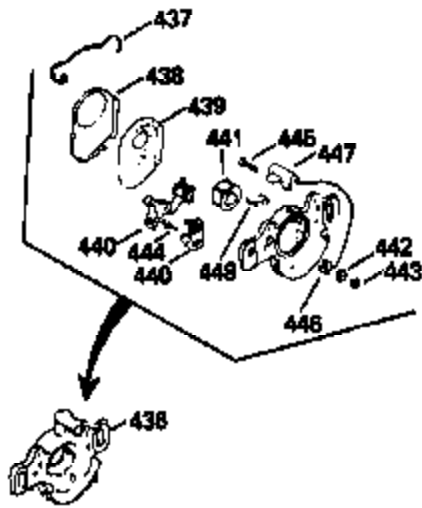

Ref #	Part Number	Qty	Description
380	632410		Carburetor (Incl. 184) (Refer to Division 5, Section A, page A1-38 or Fiche 27A, Grid F-3 for breakdown)
400	510324B		* Gasket Set (Incl. items marked *)

ILLUSTRATION SHOWS TYPICAL PARTS ONLY. ORDER BY PART NUMBER. PARTS NOT LISTED ARE SUPPLIED BY OEM.

Ref #	Part Number	Qty	Description
239A	35815		Air Cleaner Gasket (.031" thick)
287A	650926		Screw, 8-32 x 21/64"
325	29443		Wire Clip
350	570629A		Primer Bulb
383	570434		Air Baffle
384	650229		Screw, Torx T-25, 10-32 x 3/8"
390A	590652		Rewind Starter (Refer to Division 5, Section C, page 34 or Fiche 27A, Grid G-10for breakdown)
422	730227A		2-Cycle Oil (8 oz.)