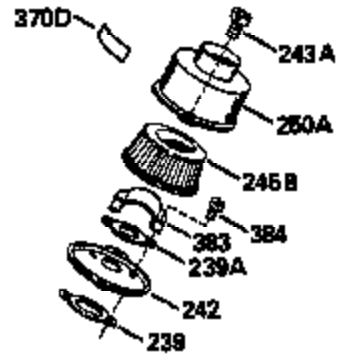

Ref #	Part Number	Qty	Description
380	632410		Carburetor (Incl. 184) (Refer to Division 5, Section A, page A1-38 or Fiche 27A, Grid F-3 for breakdown)
400	510324B		* Gasket Set (Incl. items marked *)

ILLUSTRATION SHOWS TYPICAL PARTS ONLY. ORDER BY PART NUMBER. PARTS NOT LISTED ARE SUPPLIED BY OEM.

Ref #	Part Number	Qty	Description
239A	35815		Air Cleaner Gasket (.031" thick)
287A	650926		Screw, 8-32 x 21/64"
325	29443		Wire Clip
350	570629A		Primer Bulb
383	570434		Air Baffle
384	650229		Screw, Torx T-25, 10-32 x 3/8"
390A	590652		Rewind Starter (Refer to Division 5, Section C, page 34 or Fiche 27A, Grid G-10for breakdown)
422	730227A		2-Cycle Oil (8 oz.)