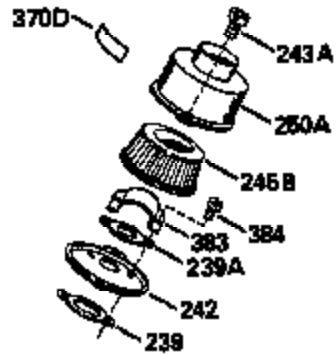

Ref #	Part Number	Qty	Description
	1		Cylinder (Order s/b if replacement is req.)
16B	490291A		Air Vane
19	570646		Extension Spring
24	530110		Ball Bearing
27	510319		Oil Seal
29	530150		Needle Bearing & Liner Set (37 needle s)
29A	530104A		Cartridge Bearing
30	290607		Crankshaft
33A	570644		Cover Plate
34A	650579		Screw, Torx T-25, 10-24 x 1/2"
41	310283A		Piston & Pin Assy. (Incl. 43)
42	310190		Ring Set
43	310167		Piston Pin Retaining Ring
45	310235B		Connecting Rod Assy. (Incl. 29, 29A & 46)
46	650633		Connecting Rod Bolt
69A	510292A		* Cylinder Cover Gasket
69	510323A		* Cover Plate Gasket
77	530105		Cartridge Bearing
89A	611032		Adapter Sleeve
90	611066		Flywheel
92	650815		Belleville Washer
93	650390		Flywheel Nut
100A	34443A		Solid State Ignition (Incl. 101)
101	610118		Spark Plug Cover
103	650814		Screw, Torx T-15, 10-24 x 1"
119	510274A		* Cylinder Head Gasket
120	250240B		Cylinder Head
131	650477		Screw, Torx T-30, 1/4-20 x 3/4"
135	611049		Resistor Spark Plug (RCJ-8Y)
169	510325A		* Cover Gasket
172	570647		Compression Release Cover
174	650579		Screw, Torx T-25, 10-24 x 1/2"
175	650838		Washer, No. 10
177A	650959		Screw, 1/4-20 x 1"
184	510326A		* Carburetor Gasket
186	490294		Governor Link
187	570438A		Spacer
216	570645		R.P.M. Adjusting Lever
257	650911		Screw, Torx T-30, 1/4-20 x 5/8"
258	350422		Blower Housing Base (Incl. 27)
260	350437		Blower Housing
261	650737		Screw, 1/4-20 x 1/2"
274	510207A		* Exhaust Gasket
285	590551		Starter Cup
287			Pop Rivet (3/16" dia.)(Purchase local ly)
330	611164A		Wire Harness
350	570629A		Primer Bulb
351	32180C		Primer Line
370C	35977		Caution Decal
380	632410		Carburetor (Incl. 184) (Refer to Division 5, Section A, page A1-38 or Fiche 27A, Grid F-3 for breakdown)
400	510324B		* Gasket Set (Incl. items marked *)

ILLUSTRATION SHOWS TYPICAL PARTS ONLY. ORDER BY PART NUMBER. PARTS NOT LISTED ARE SUPPLIED BY OEM.