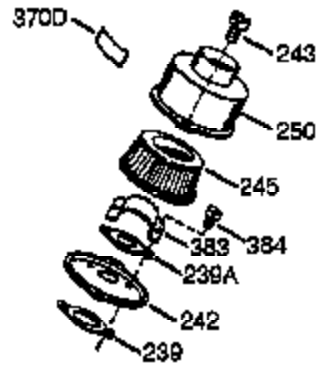

Ref #	Part Number	Qty	Description
	1 xxxxx	1	Cylinder (Order S/B if replacement is needed)
16B	490291A	1	Air Vane
19	570707	1	Extension Spring
24	530110	1	Ball Bearing
29A	530104A	1	Cartridge Bearing
29	530150	1	Needle Bearing & Liner Set (37 Needle s)
30	290607	1	Crankshaft
33A	570644	1	Cover Plate
34A	650579	4	Screw, Torx T-25, 10-24 x 1/2"
41	310283A	1	Piston & Pin Ass'y. (Incl. 43)
42	310190	2	Ring Set
43	310167	2	Piston Pin Retaining Ring
45	310235B	1	Connecting Rod Ass'y. (Incl. 29, 29A, & 46)
46	650633	4	Connecting Rod Bolt
69A	510323A	1	* Cover Plate Gasket
69	510292A	1	* Cylinder Cover Gasket
75	510319	2	Oil Seal
77	530105	1	Cartridge Bearing
89A	611032	1	Adapter Sleeve
90	611066	1	Flywheel
92	650815	1	Belleville Washer
93	650390	1	Flywheel Nut
100	34443A	1	Solid State Ignition (Incl. 101)
101	610118	1	Spark Plug Cover
103	650814	2	Screw, Torx T-15, 10-24 x 1"
119	510274A	1	* Cylinder Head Gasket
120	250240B	1	Cylinder Head
131	650477	5	Screw, Torx T-30, 1/4-20 x 3/4"
135	611049	1	Resistor Spark Plug (RCJ8Y)
163	650838	1	Washer
169	510325A	1	* Compression Release Cover Gasket
172A	570708	1	Compression Release Cover
174	650579	1	Screw, Torx T-25, 10-24 x 1/2"
177	650959	2	Screw, 5/32 Allen, 1/4-20 x 1"
184	510326A	2	* Carburetor Gasket
186	490322	1	Governor Link
187	570438A	1	Spacer
216	570645	1	R.P.M. Adjusting Lever
239	35815	1	Air Cleaner Gasket
257	650911	4	Screw, Torx T-30, 1/4-20 x 5/8"
258	350422	1	Blower Housing Base (Incl. 75)
260	350437	1	Blower Housing
261	650737	4	Screw, 1/4-20 x 1/2"
274	510207A	1	* Exhaust Gasket
277	650869	2	Screw, 1/4-20 x 2-3/4"
285	590551	1	Starter Cup
287	650926	3	Screw, 8-32 x 21/64"
325	29443	1	Wire Clip
330	611164A	1	Wire Harness
350	570629A	1	Primer Ass'y.
351	32180C	1	Primer Line
370	35977	1	Instruction Decal
380	632410B	1	Carburetor (Incl. 184)
390	590652	1	Rewind Starter
400	510324B	1	* Gasket Set (Incl. items marked PK i n notes) Incl. (1) each of part #'s 510207A, 510274A, 510292A, 510323A, 510325A, 510326A, 510346A, and (2) of part # 510110A